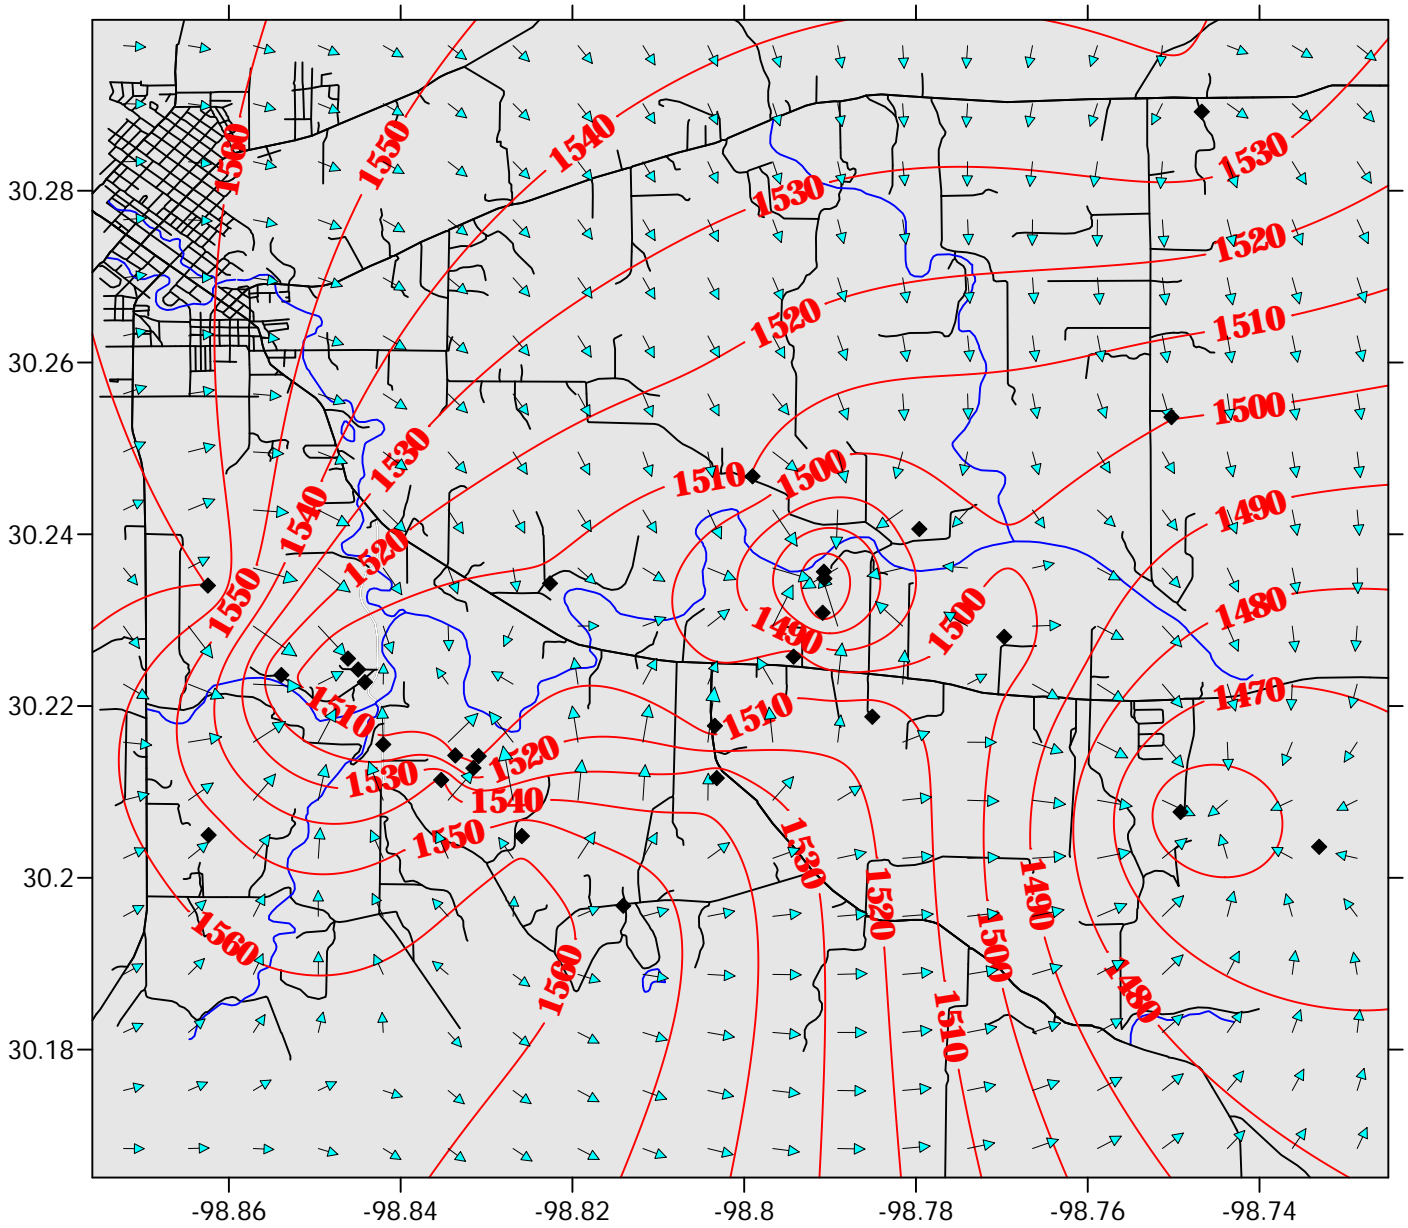

# Ellenburger Water Levels Feet Above Sea Level November 5, 2020

◆ Monitor Well Location

# Ellenburger Water Levels Differences In Feet Between October 7, 2020 & November 5, 2020

Oct measurement  
pump on/off

- ◆ Gains
- ◆ Losses