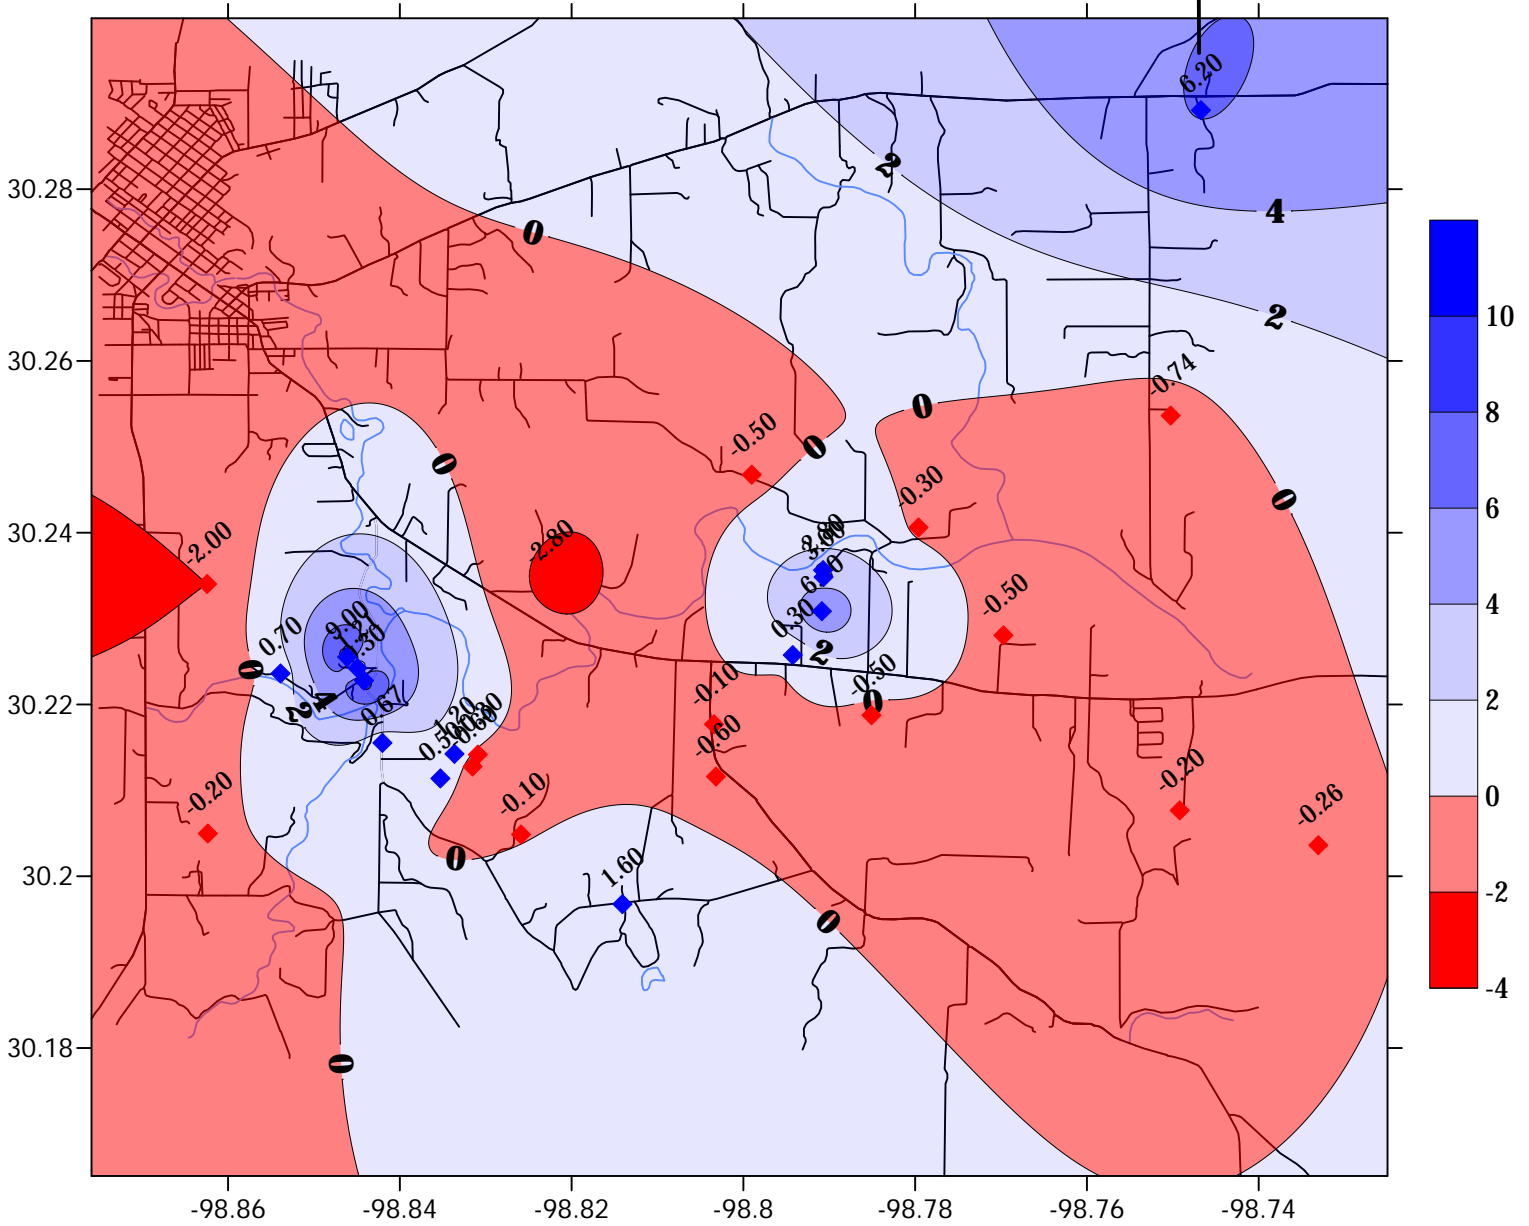

# Ellenburger Water Levels Feet Above Sea Level November 5, 2020

◆ Monitor Well Location

# Ellenburger Water Levels Differences In Feet Between October 7, 2020 & November 5, 2020

Oct measurement  
pump on/off

- ◆ Gains
- ◆ Losses