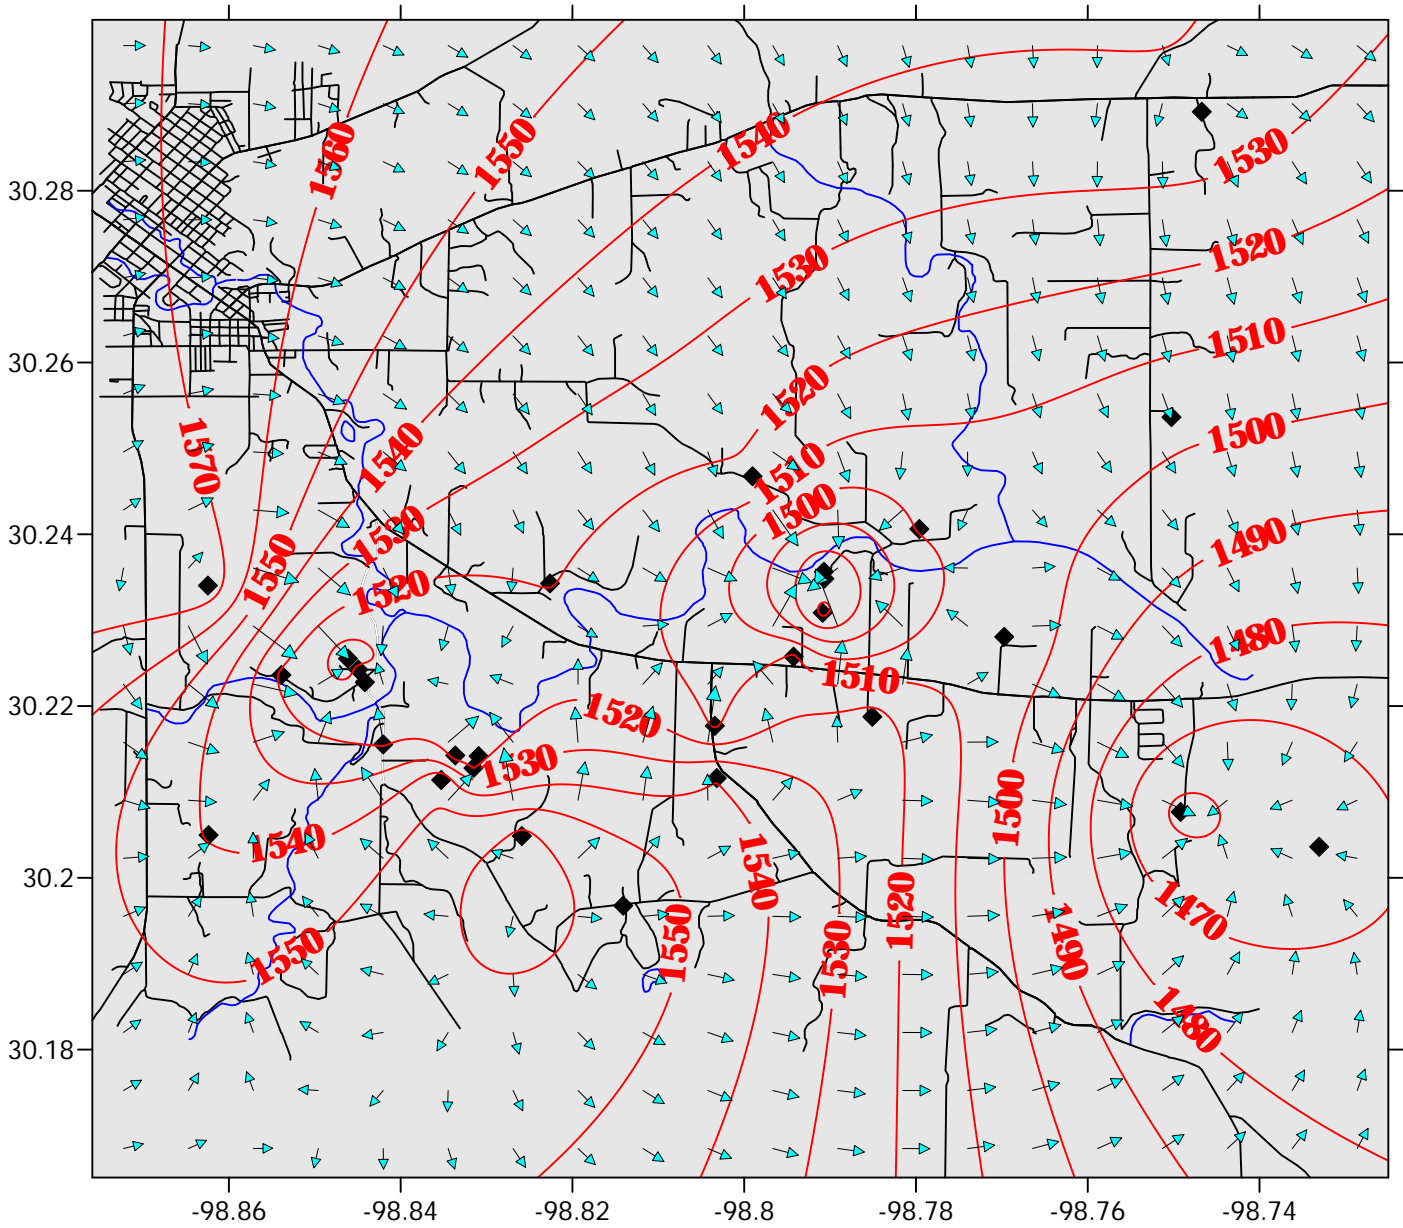

# Ellenburger Water Levels Feet Above Sea Level May 6, 2020

◆ Monitor Well Location

# Ellenburger Water Levels Differences In Feet Between January 7, 2020 & May 6, 2020

- ◆ Gains
- ◆ Losses