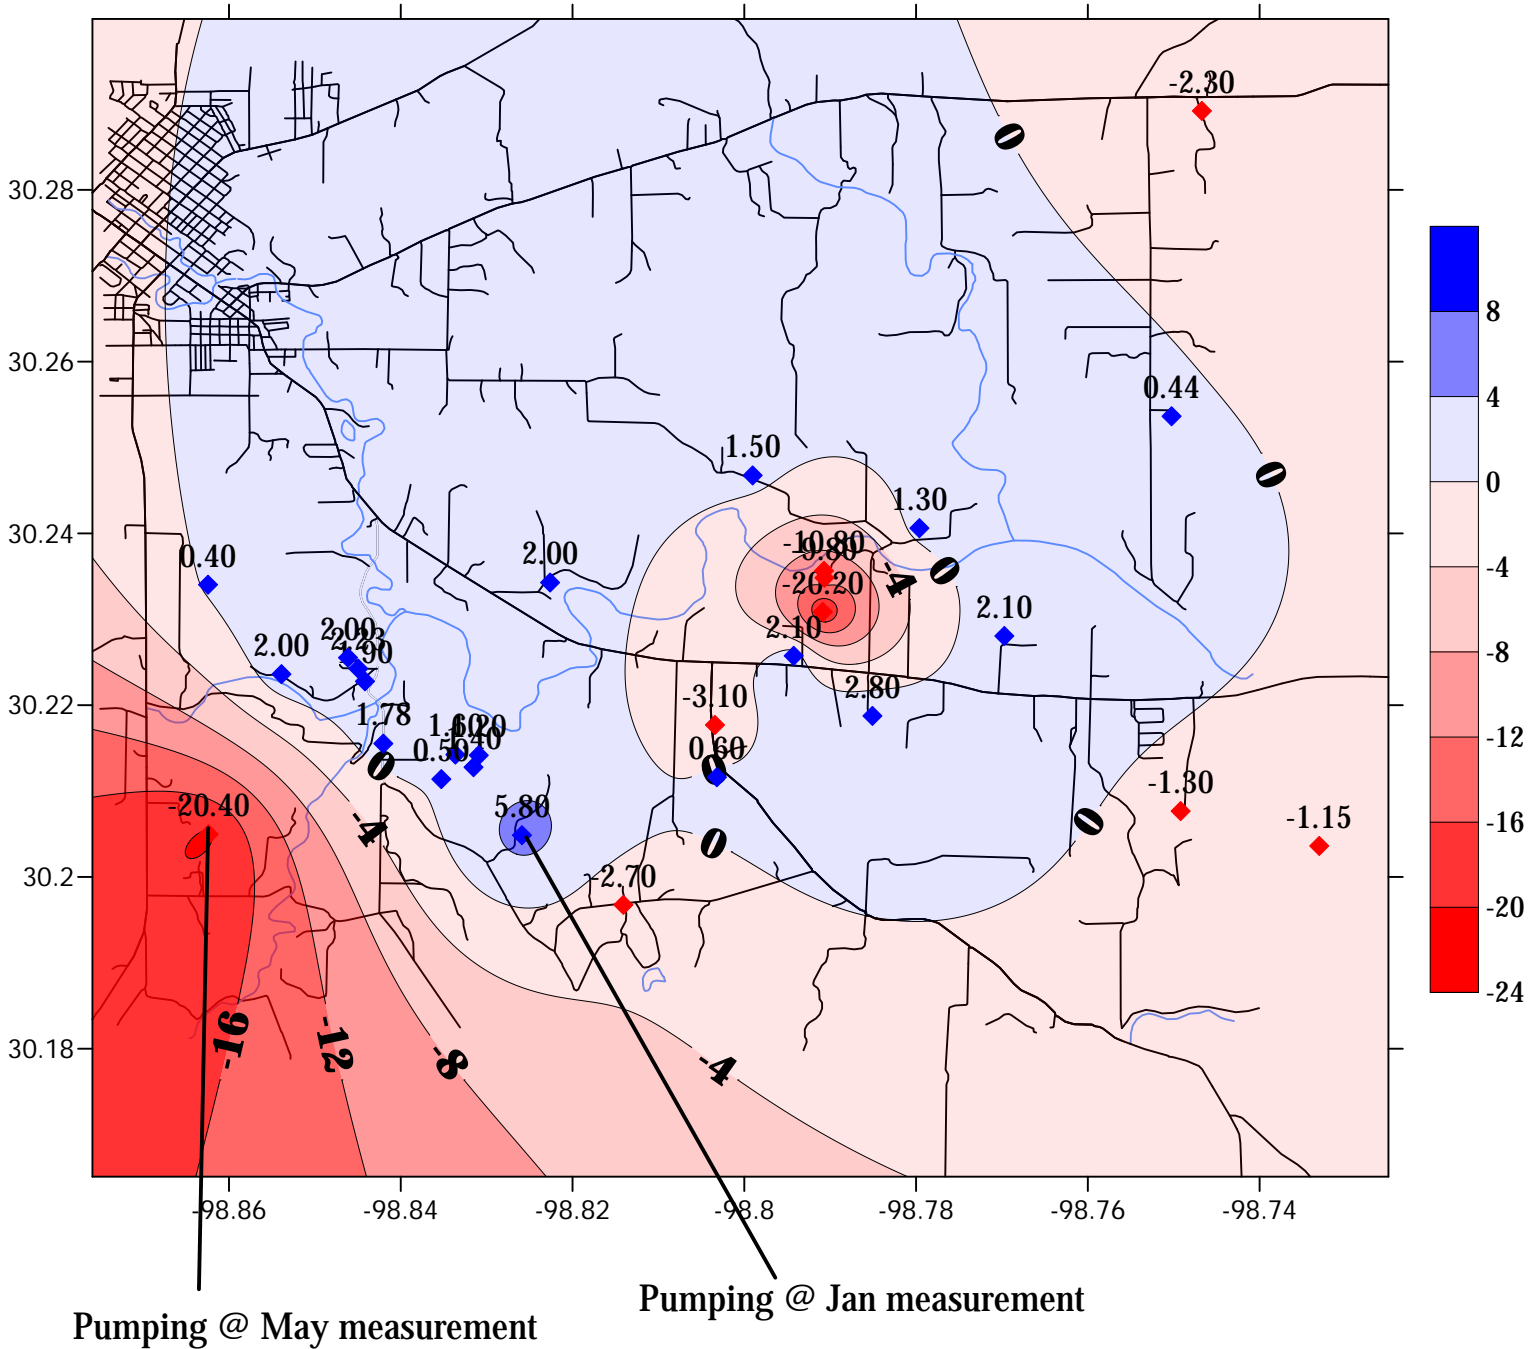

# Ellenburger Water Levels Feet Above Sea Level May 6, 2020

◆ Monitor Well Location

# Ellenburger Water Levels Differences In Feet Between January 7, 2020 & May 6, 2020

- ◆ Gains
- ◆ Losses