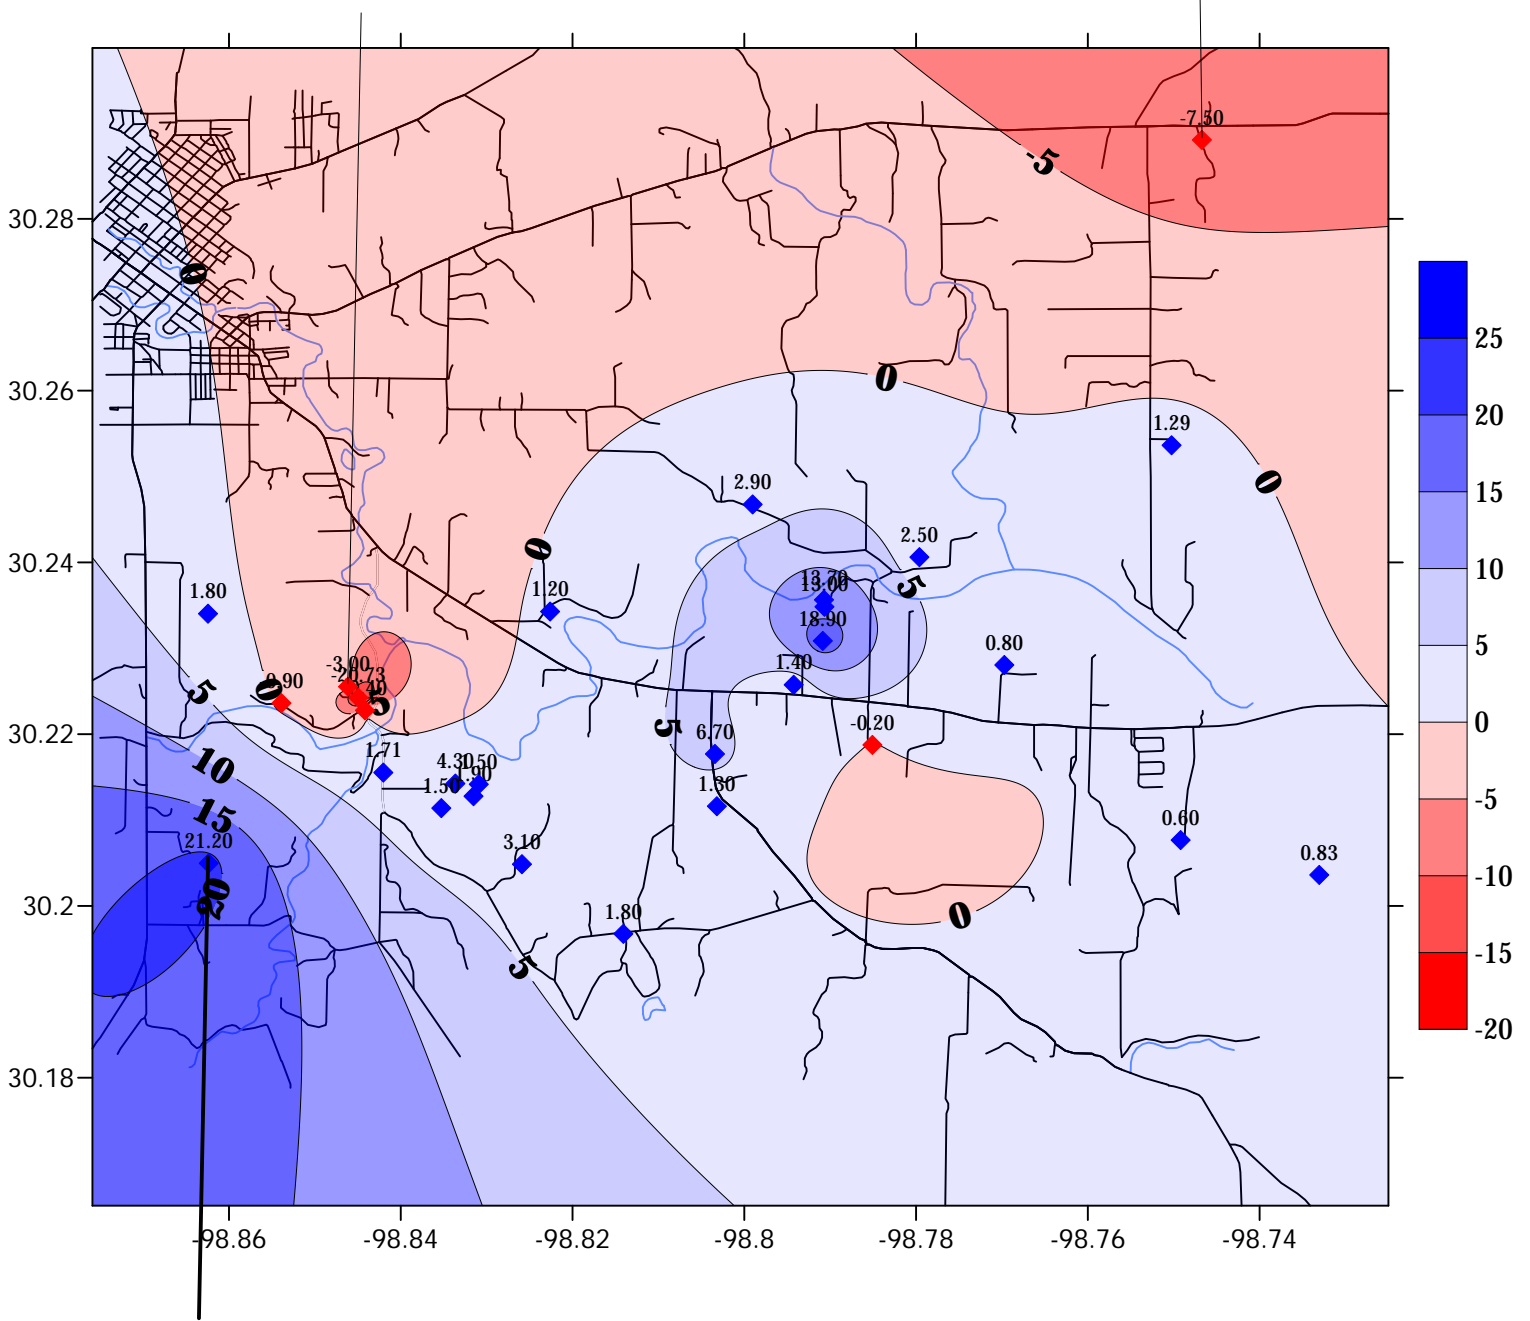

Ellenburger Water Levels Feet Above Sea Level June 4, 2020

◆ Monitor Well Location

Ellenburger Water Levels Differences In Feet Between May 6, 2020 & June 4, 2020

GM-00007

May @ 0 gpm & June @ 1250 gpm

Pumping @ June measurement

Pumping @ May measurement

- ◆ Gains
- ◆ Losses