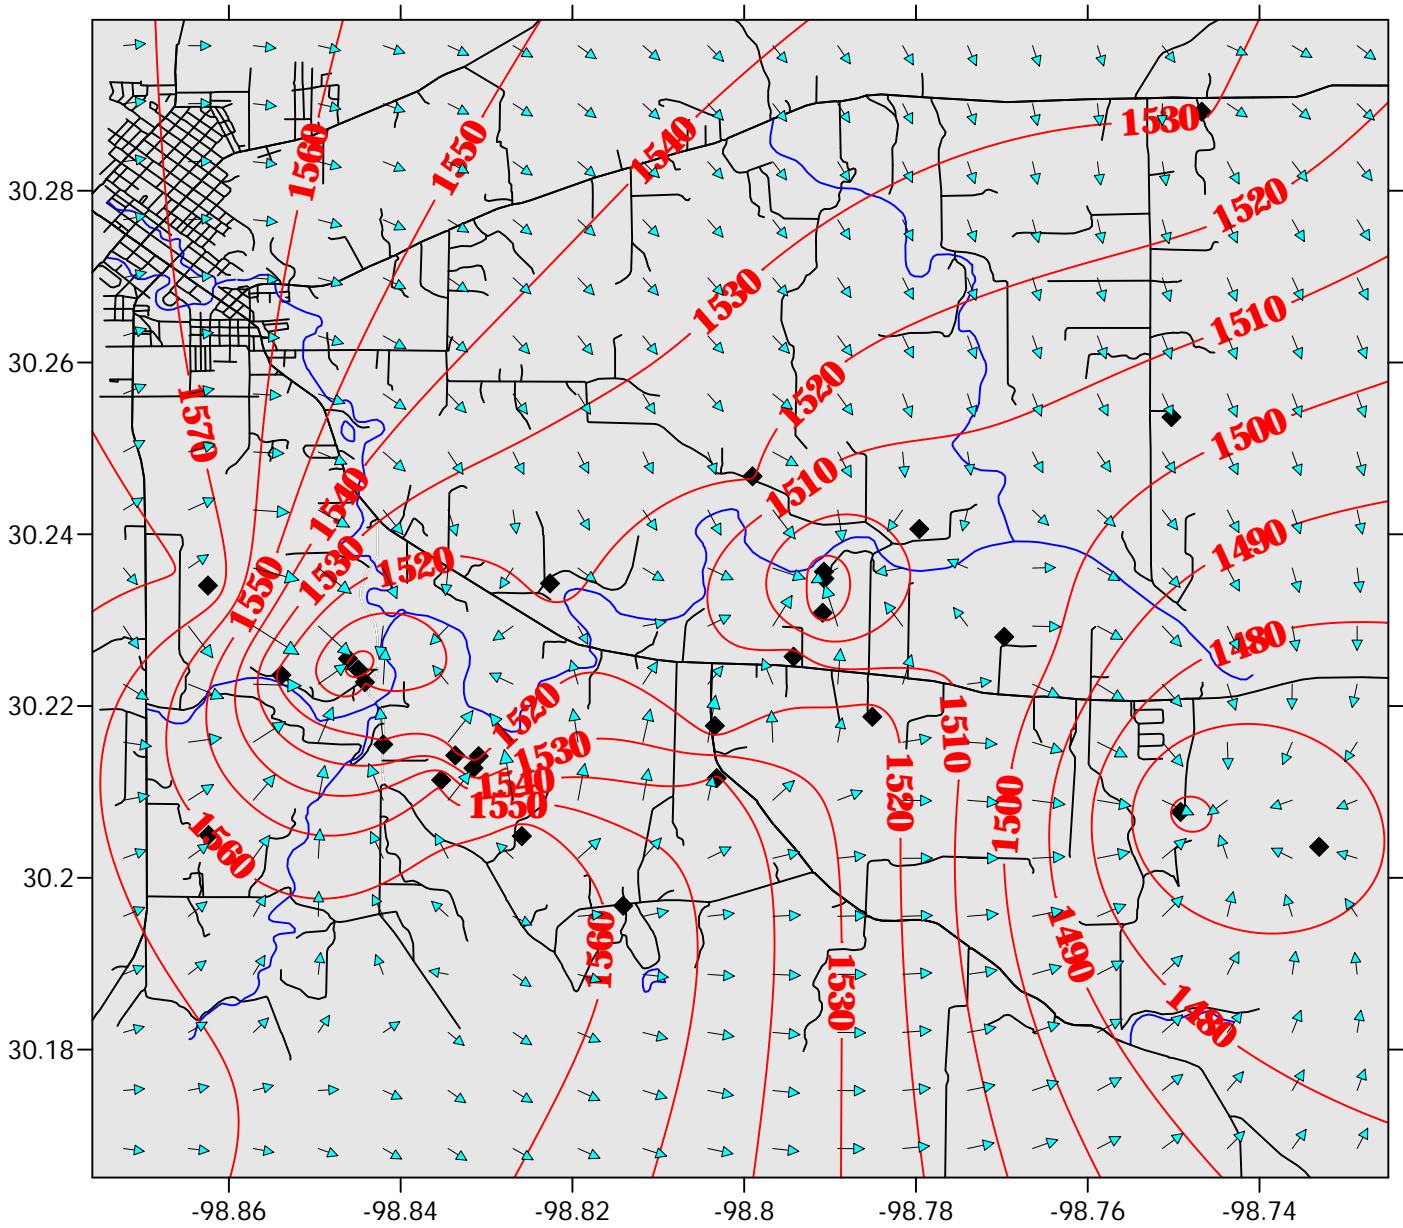

Ellenburger Water Levels Feet Above Sea Level June 4, 2020

◆ Monitor Well Location

Ellenburger Water Levels Differences In Feet Between May 6, 2020 & June 4, 2020

GM-00007

May @ 0 gpm & June @ 1250 gpm

Pumping @ June measurement

Pumping @ May measurement

- ◆ Gains
- ◆ Losses