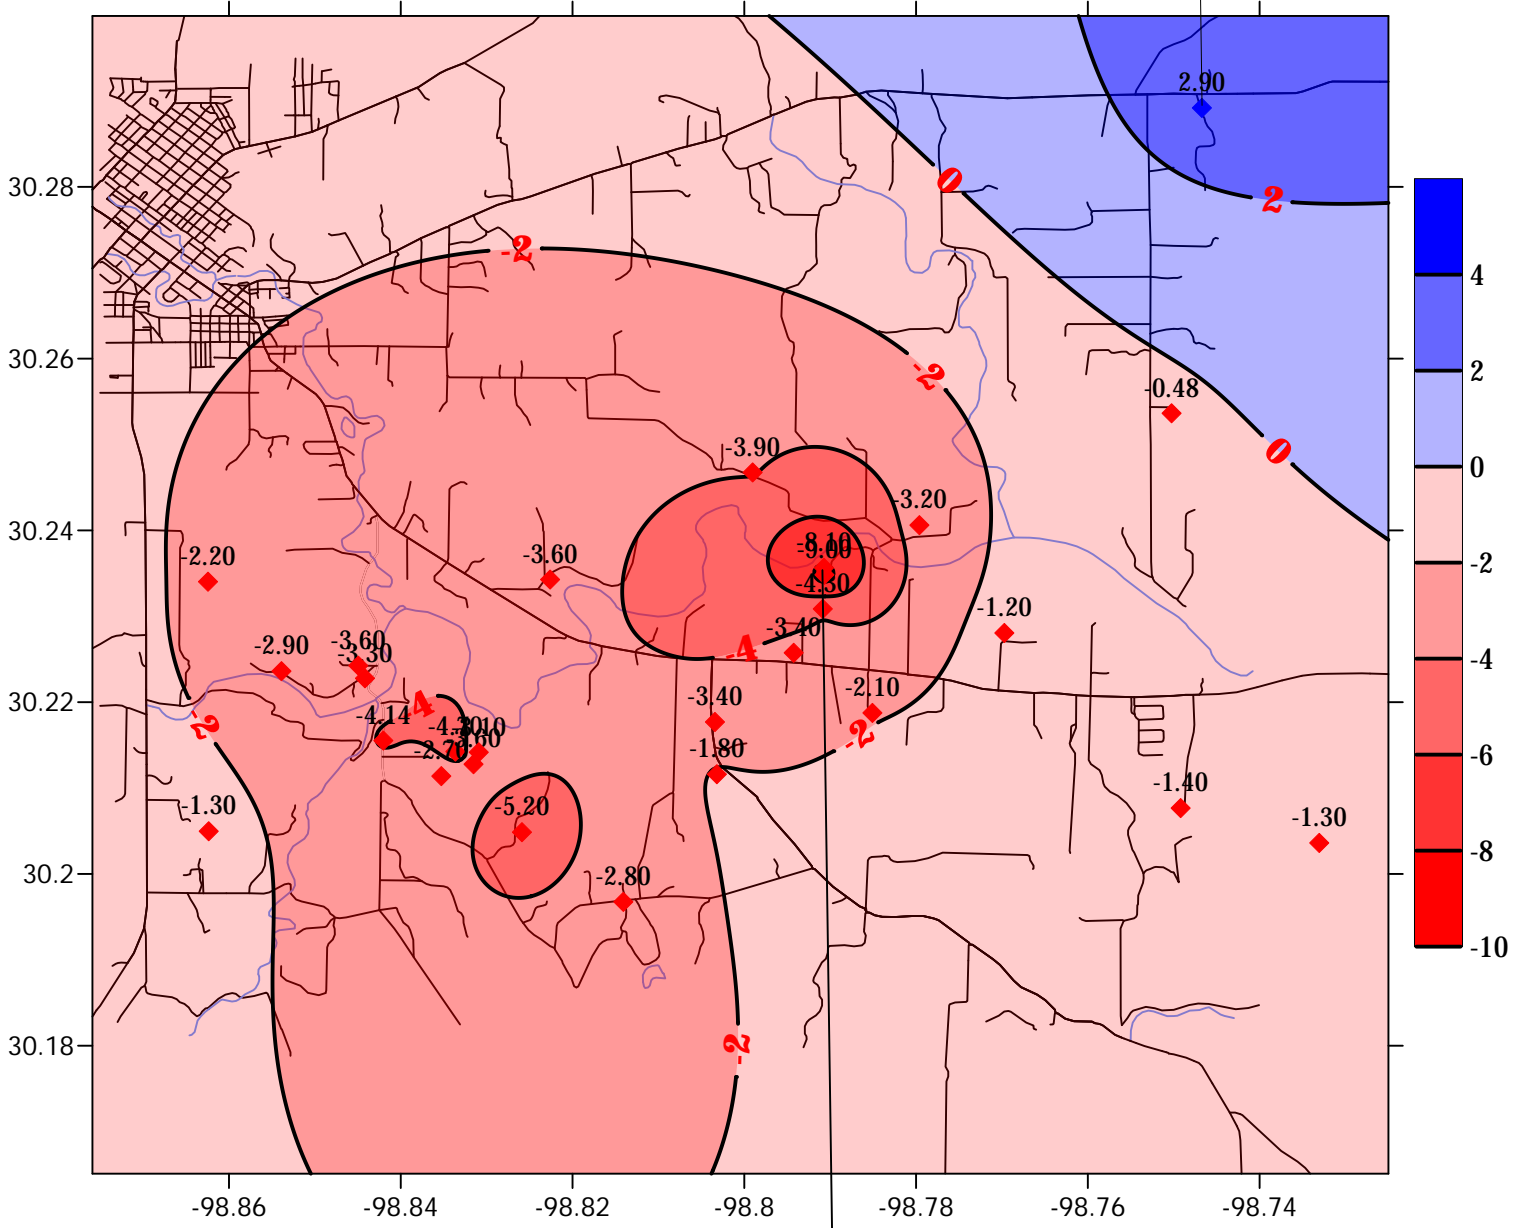

Ellenburger Water Levels Feet Above Sea Level July 1, 2020

◆ Monitor Well Location

Ellenburger Water Levels Differences In Feet Between June 4, 2020 & July 1, 2020

Pumping @ June measurement

GM-00025
June @ 0 gpm & July @ 950 gpm

- ◆ Gains
- ◆ Losses