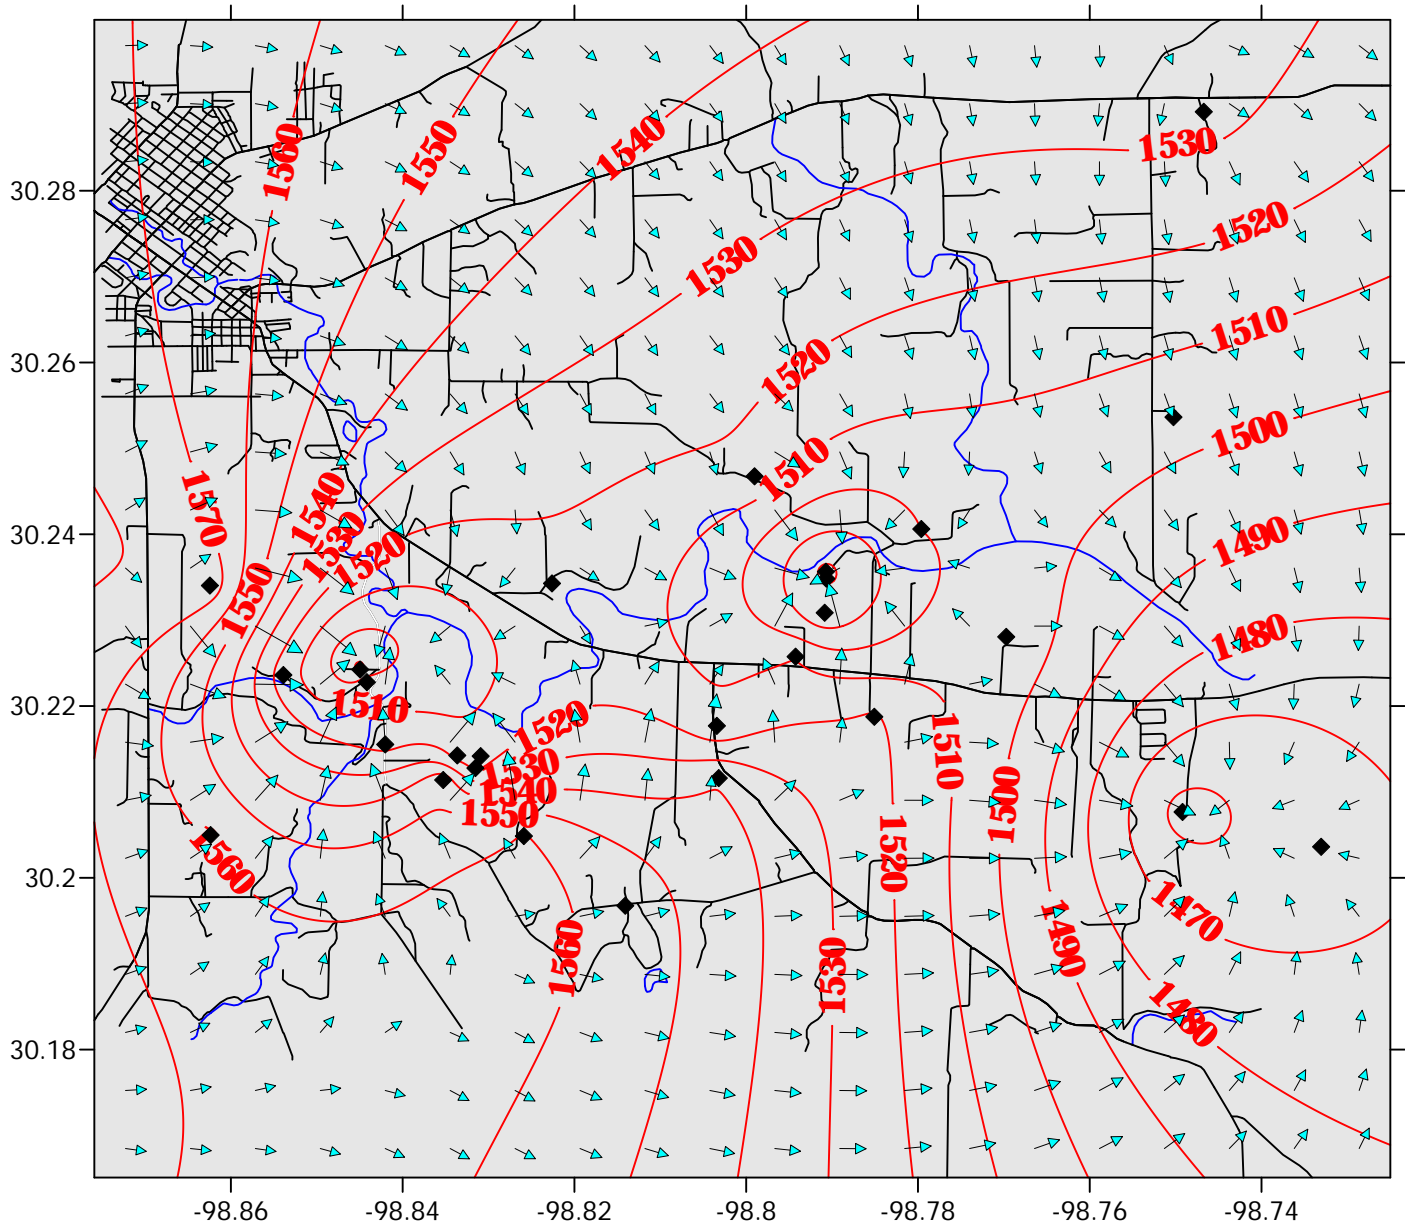

Ellenburger Water Levels Feet Above Sea Level July 1, 2020

◆ Monitor Well Location

Ellenburger Water Levels Differences In Feet Between June 4, 2020 & July 1, 2020

Pumping @ June measurement

GM-00025
June @ 0 gpm & July @ 950 gpm

- ◆ Gains
- ◆ Losses