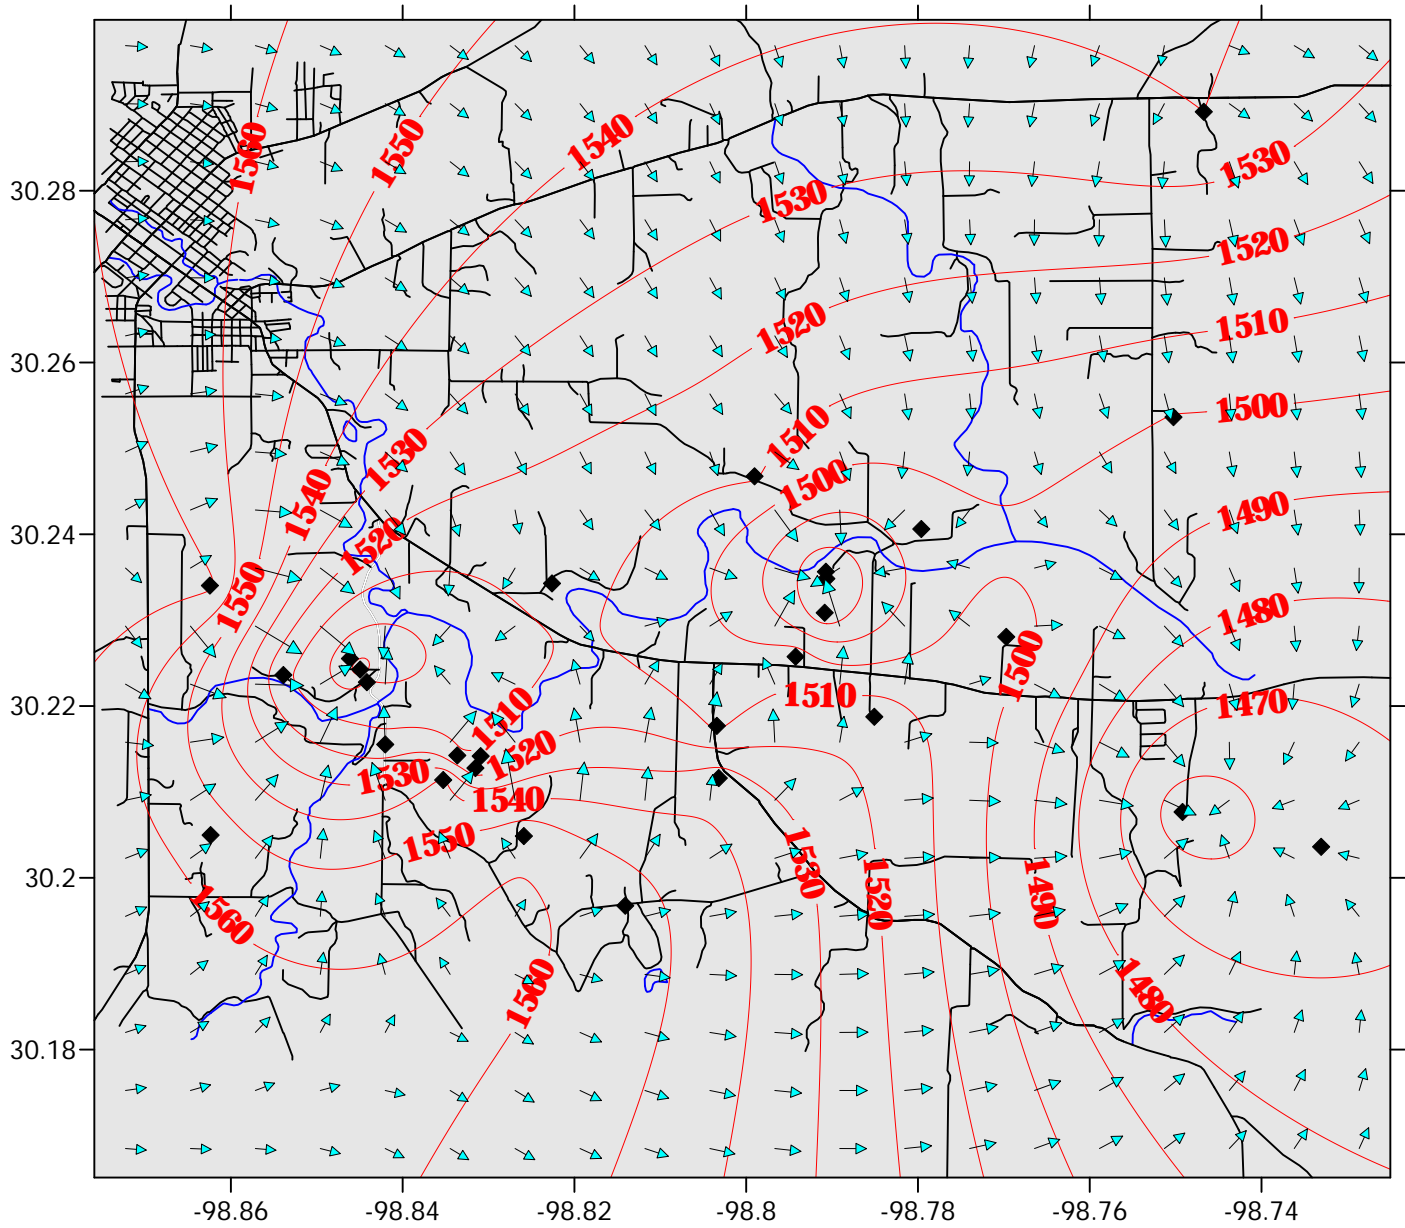

Ellenburger Water Levels Feet Above Sea Level December 3, 2020

◆ Monitor Well Location

Ellenburger Water Levels Differences In Feet Between November 5, 2020 & December 3, 2020

December - pumping

November - pumping

◆ Gains

◆ Losses