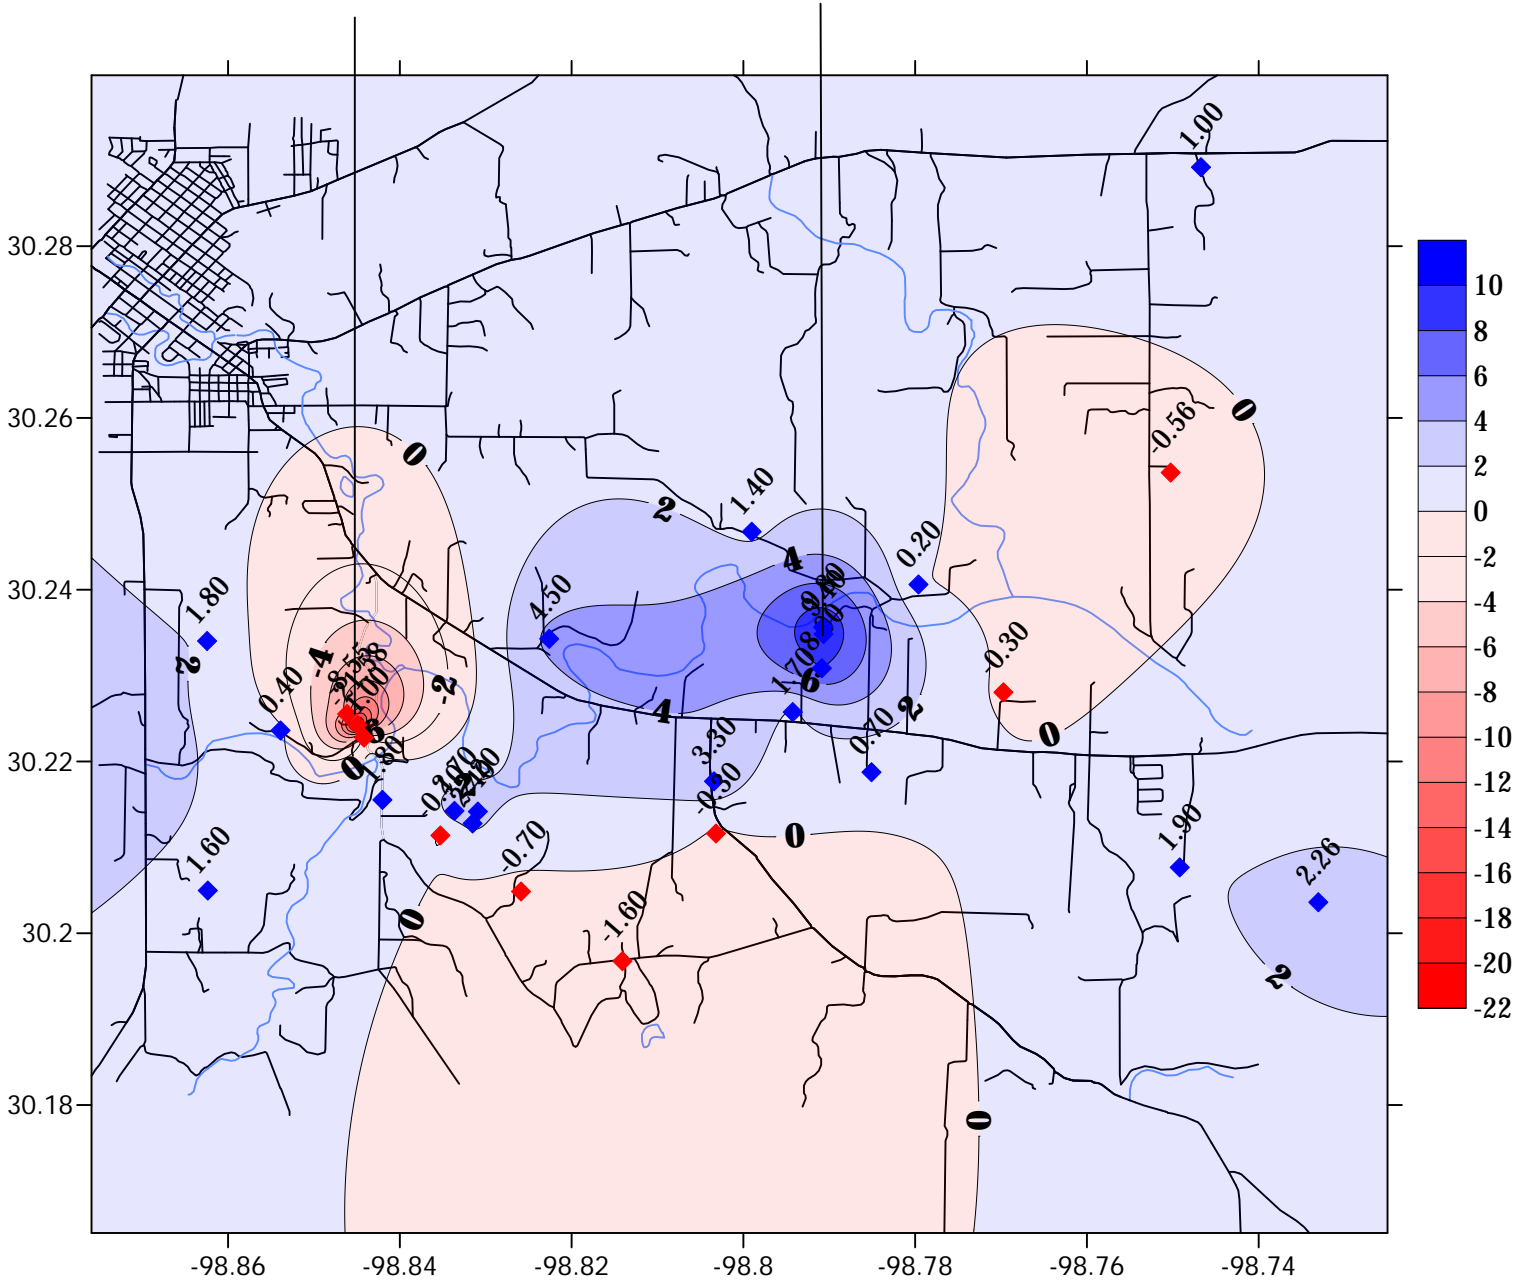

Ellenburger Water Levels Feet Above Sea Level December 3, 2020

◆ Monitor Well Location

Ellenburger Water Levels Differences In Feet Between November 5, 2020 & December 3, 2020

December - pumping

November - pumping

◆ Gains

◆ Losses