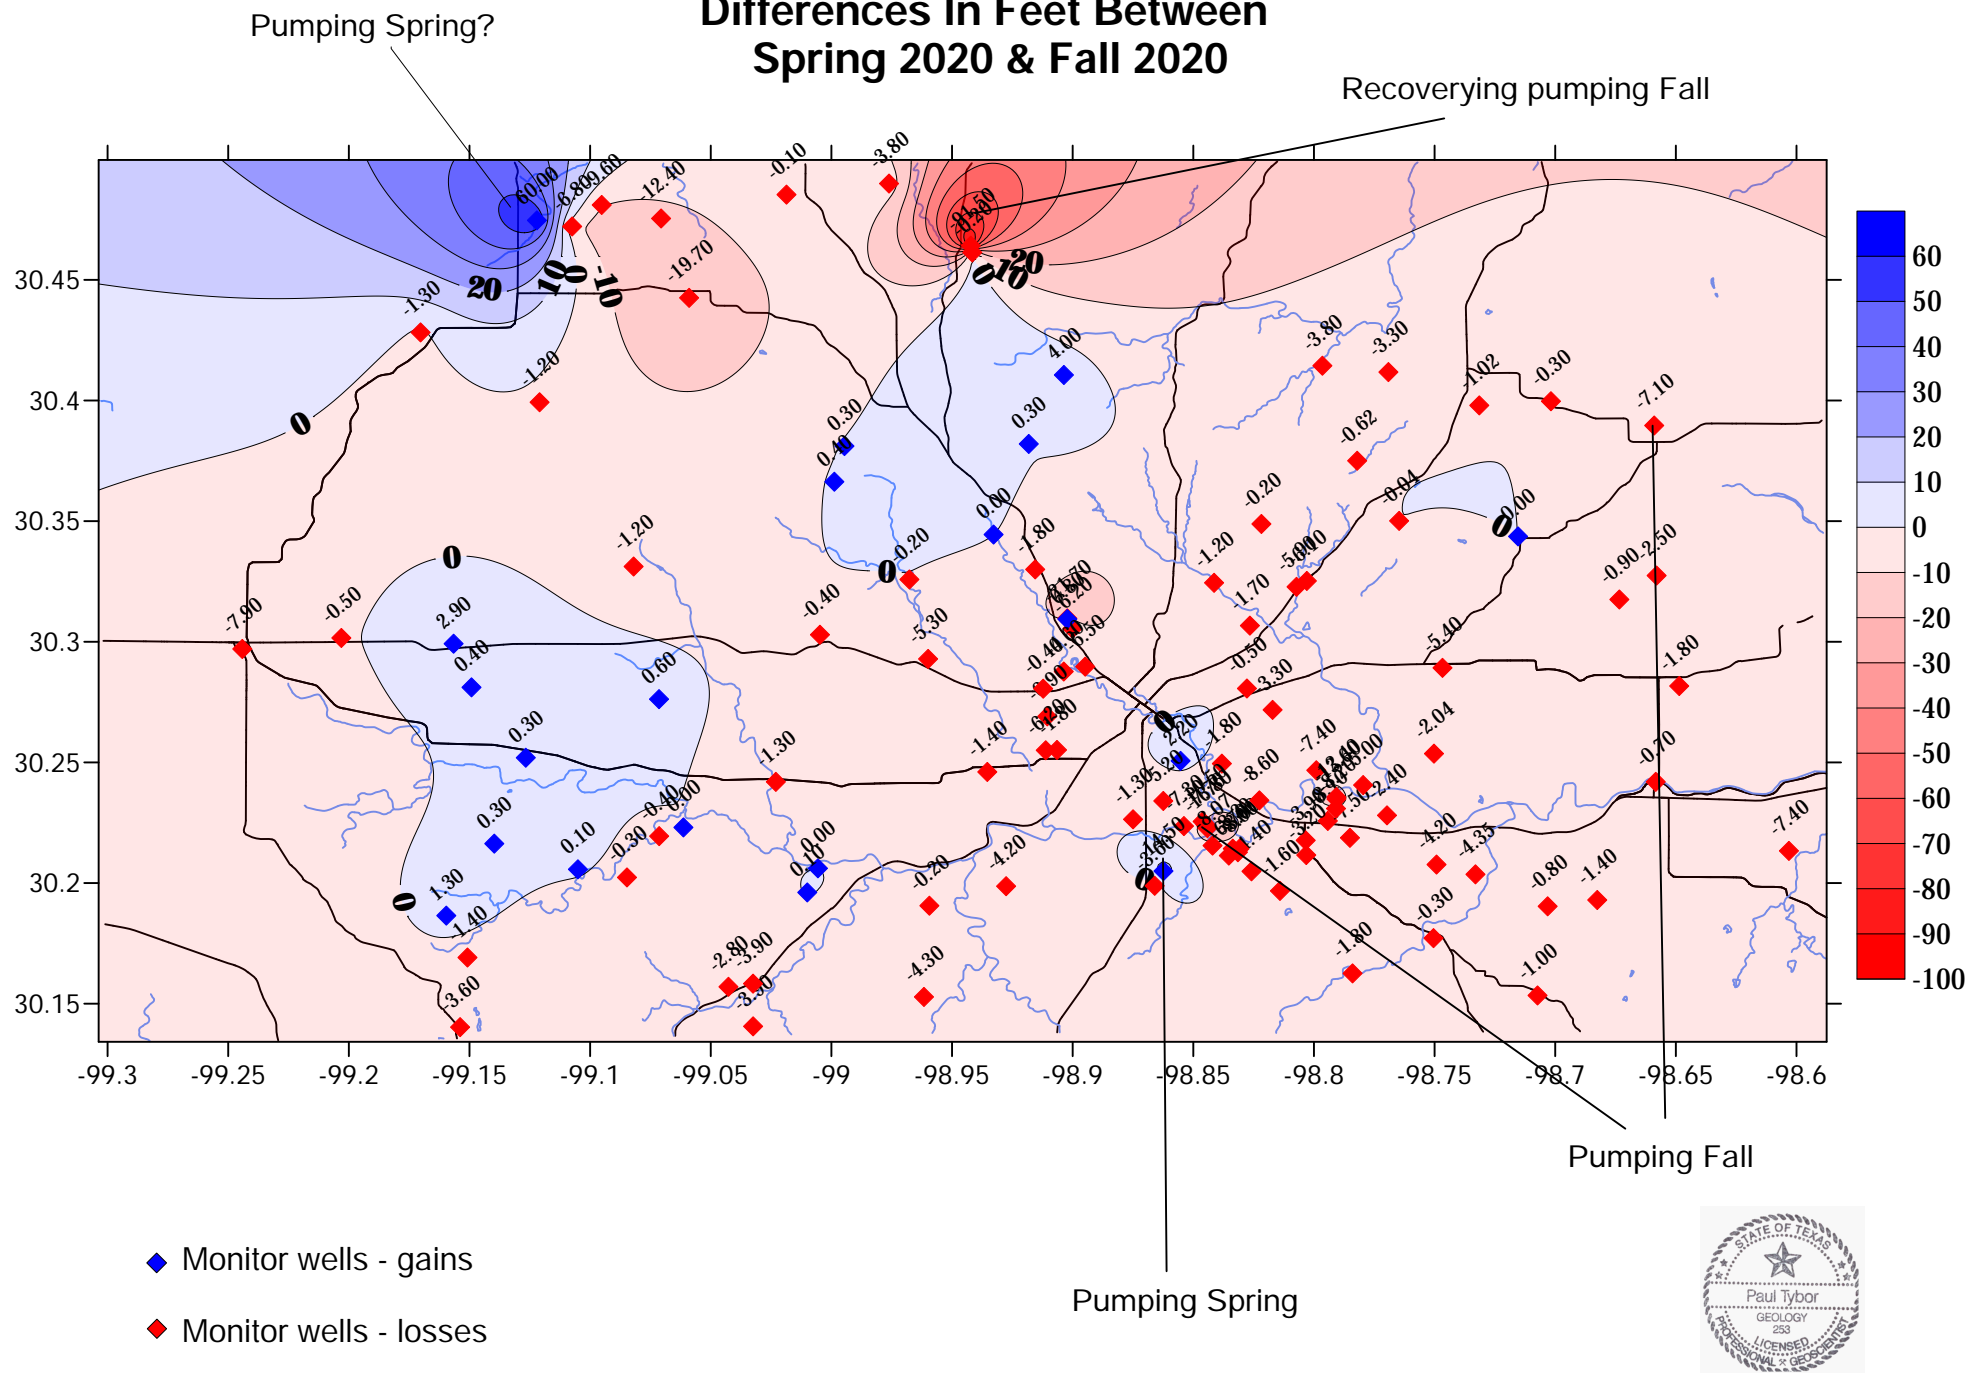

Gillespie County Water Levels Feet Above Sea Level Fall 2020

◆ Monitor Well

Gillespie County Water Levels Differences In Feet Between Spring 2020 & Fall 2020

- ◆ Monitor wells - gains
- ◆ Monitor wells - losses