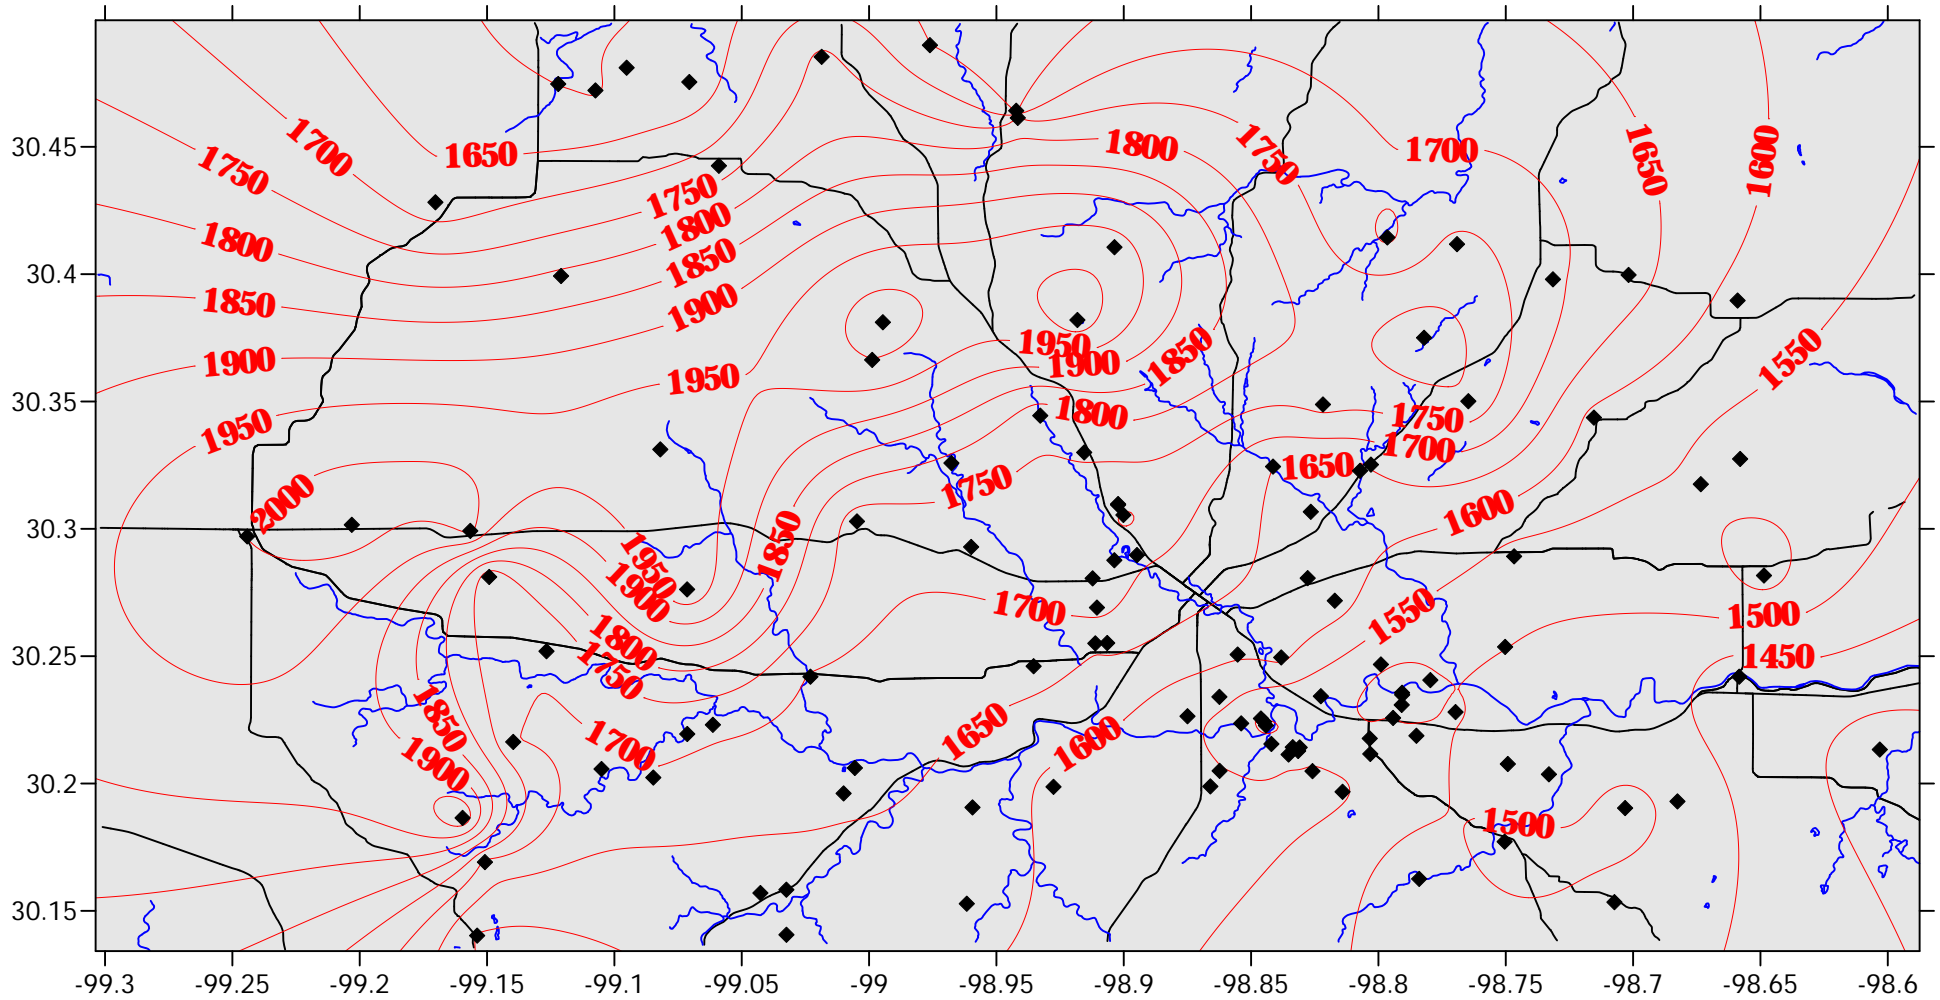

Gillespie County Water Levels Feet Above Sea Level Fall 2020

◆ Monitor Well

Gillespie County Water Levels Differences In Feet Between Spring 2020 & Fall 2020

- ◆ Monitor wells - gains
- ◆ Monitor wells - losses