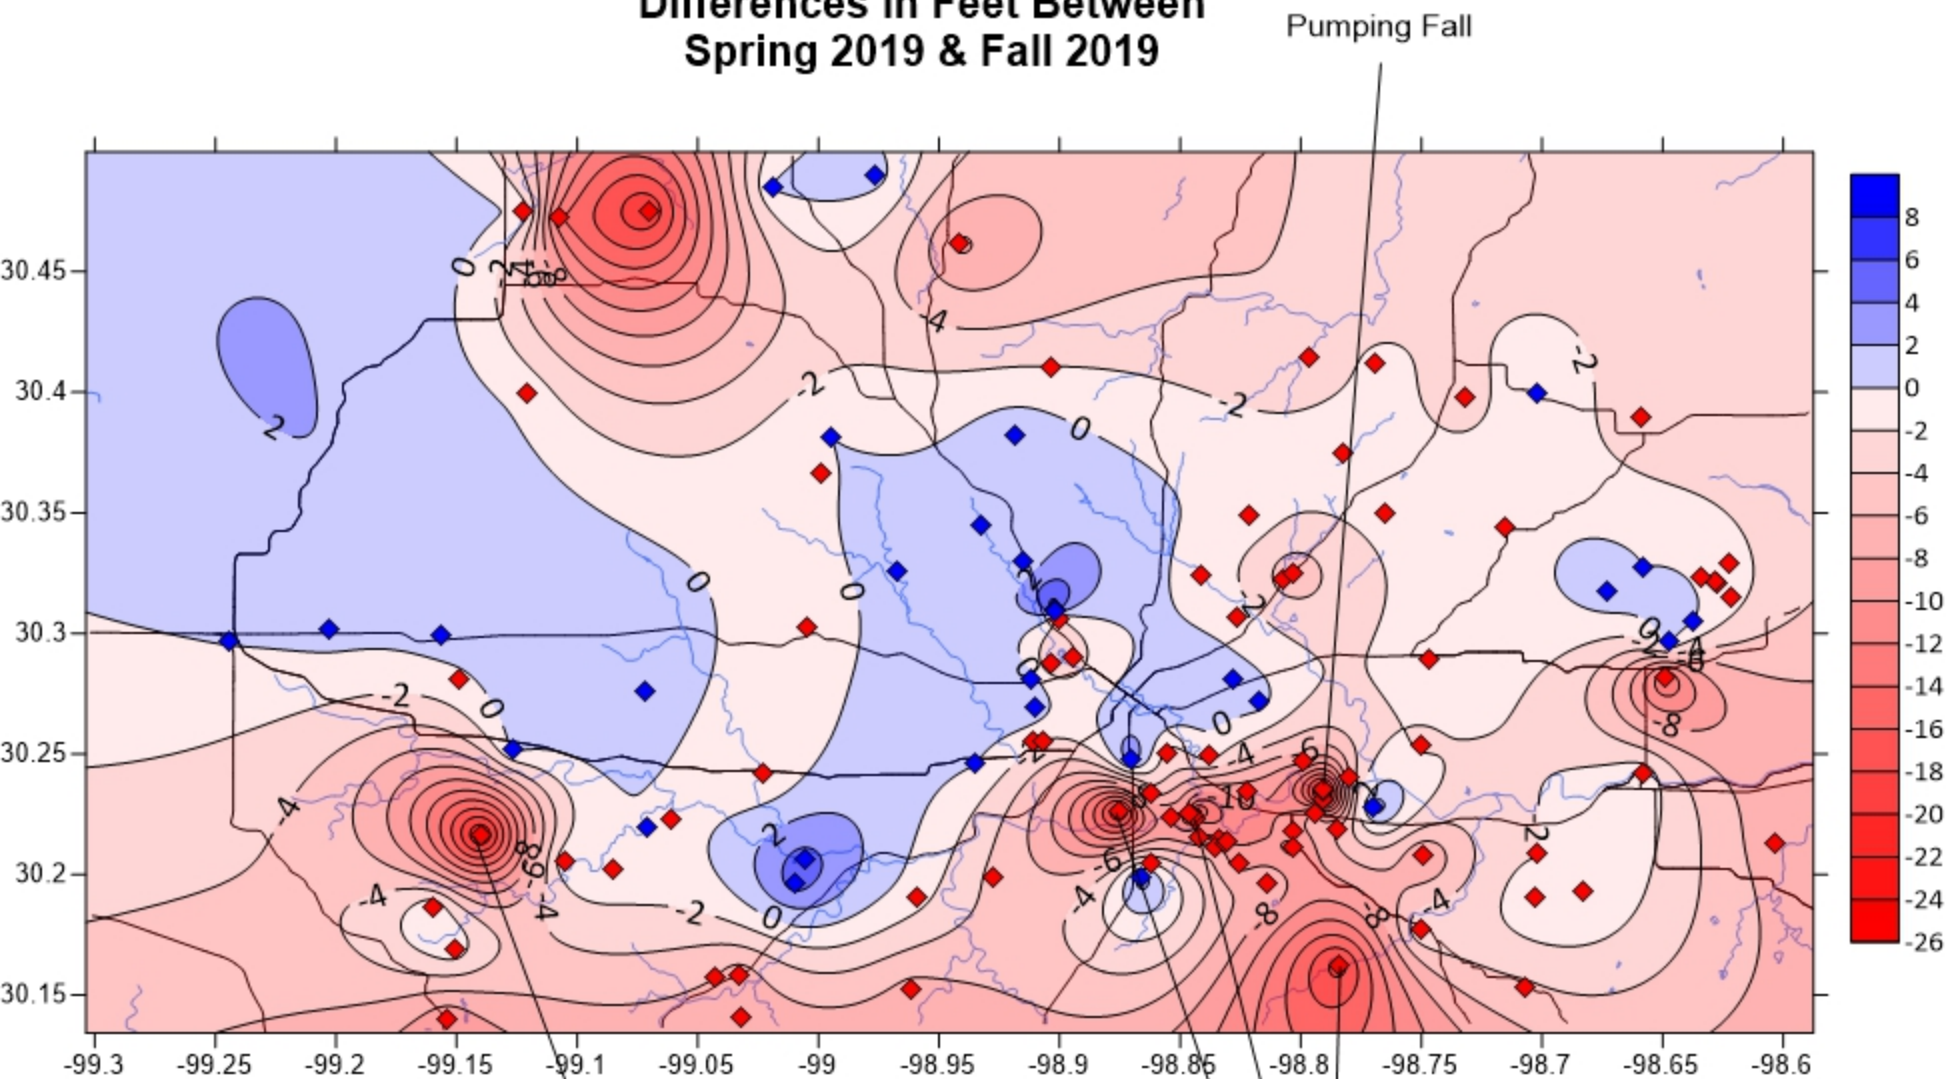

Gillespie County Water Levels Feet Above Sea Level Fall 2019

◆ Well Location

Gillespie County Water Levels Differences In Feet Between Spring 2019 & Fall 2019

- ◆ Monitor Wells - gains
- ◆ Monitor Wells - losses