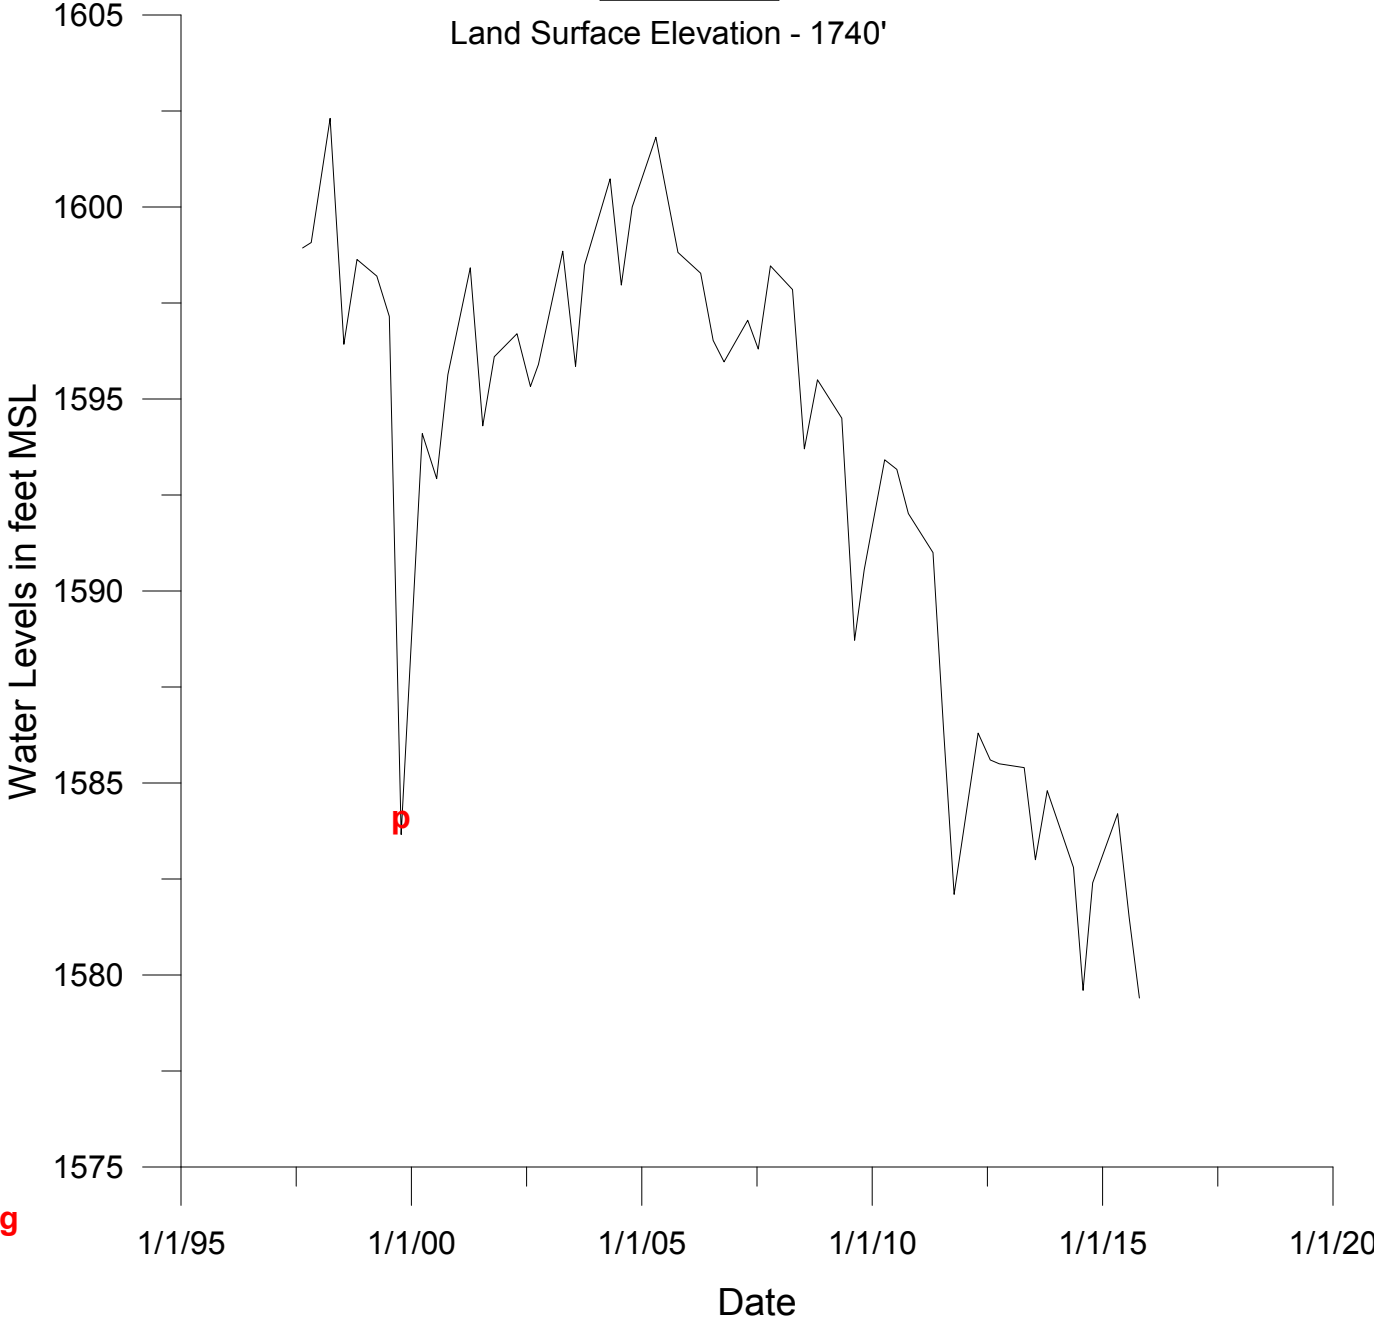

R-01168  
Hensel

Land Surface Elevation - 1740'

p = pumping