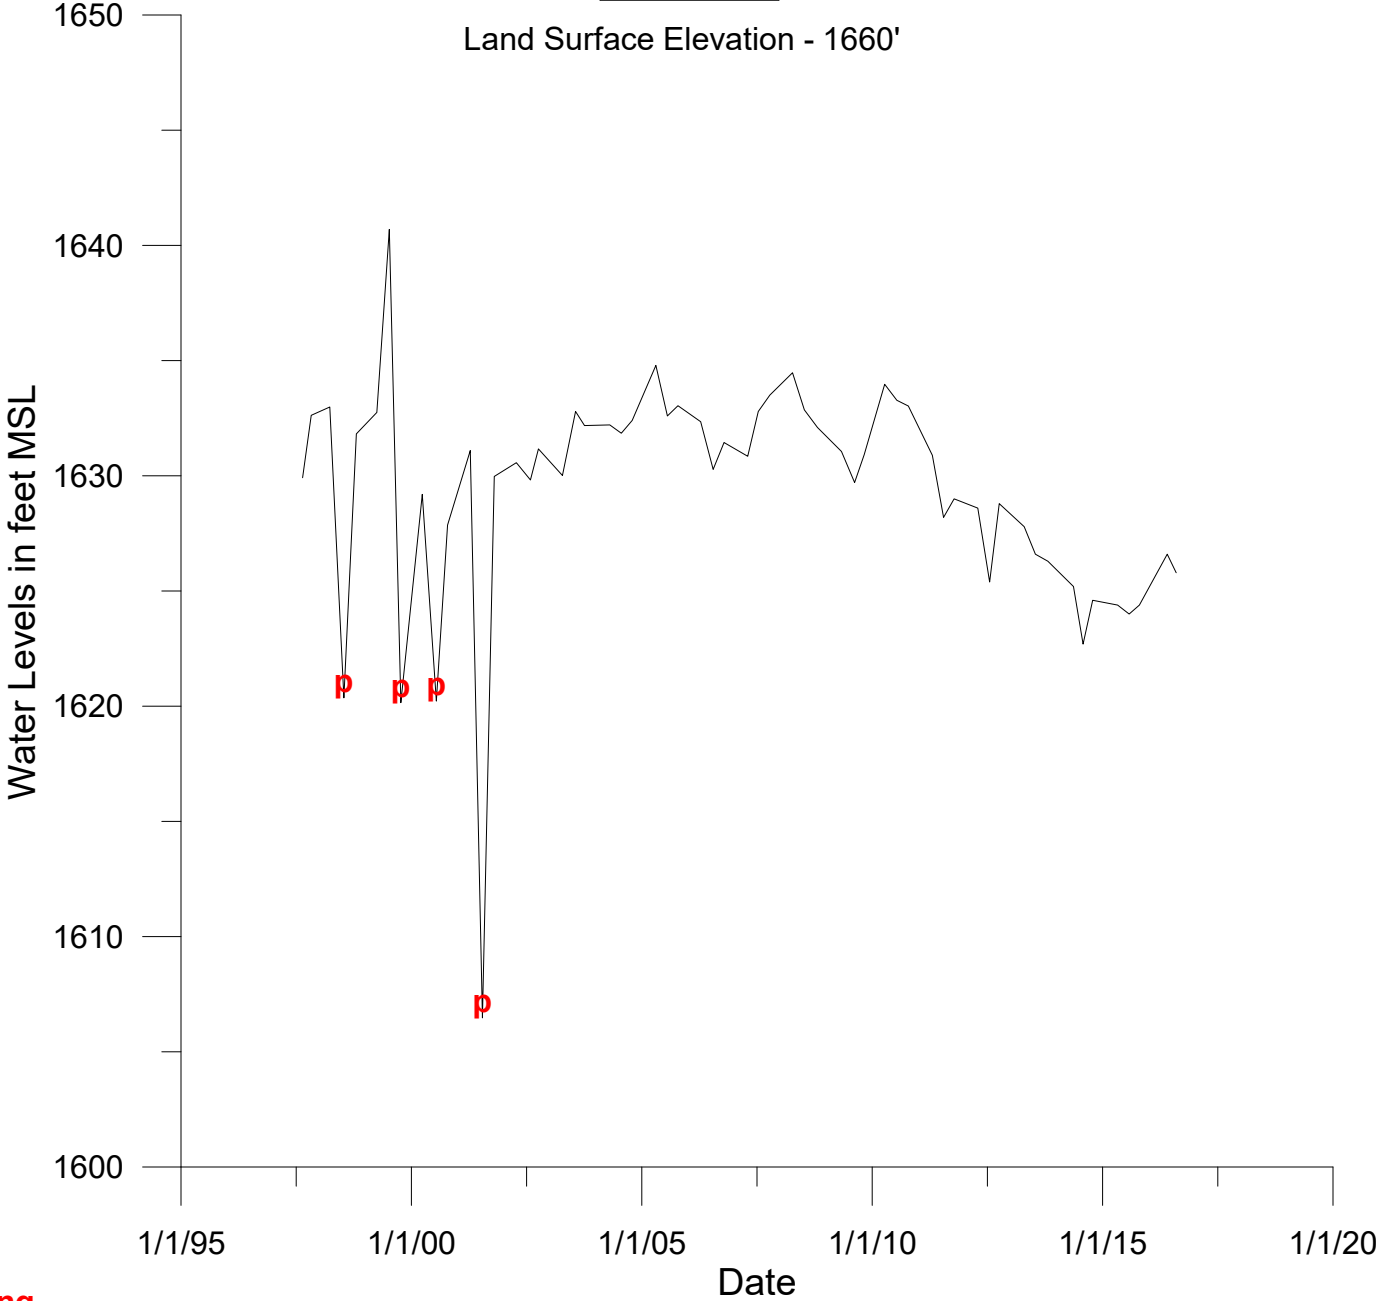

R-00511  
Hensel

Land Surface Elevation - 1660'

p = pumping