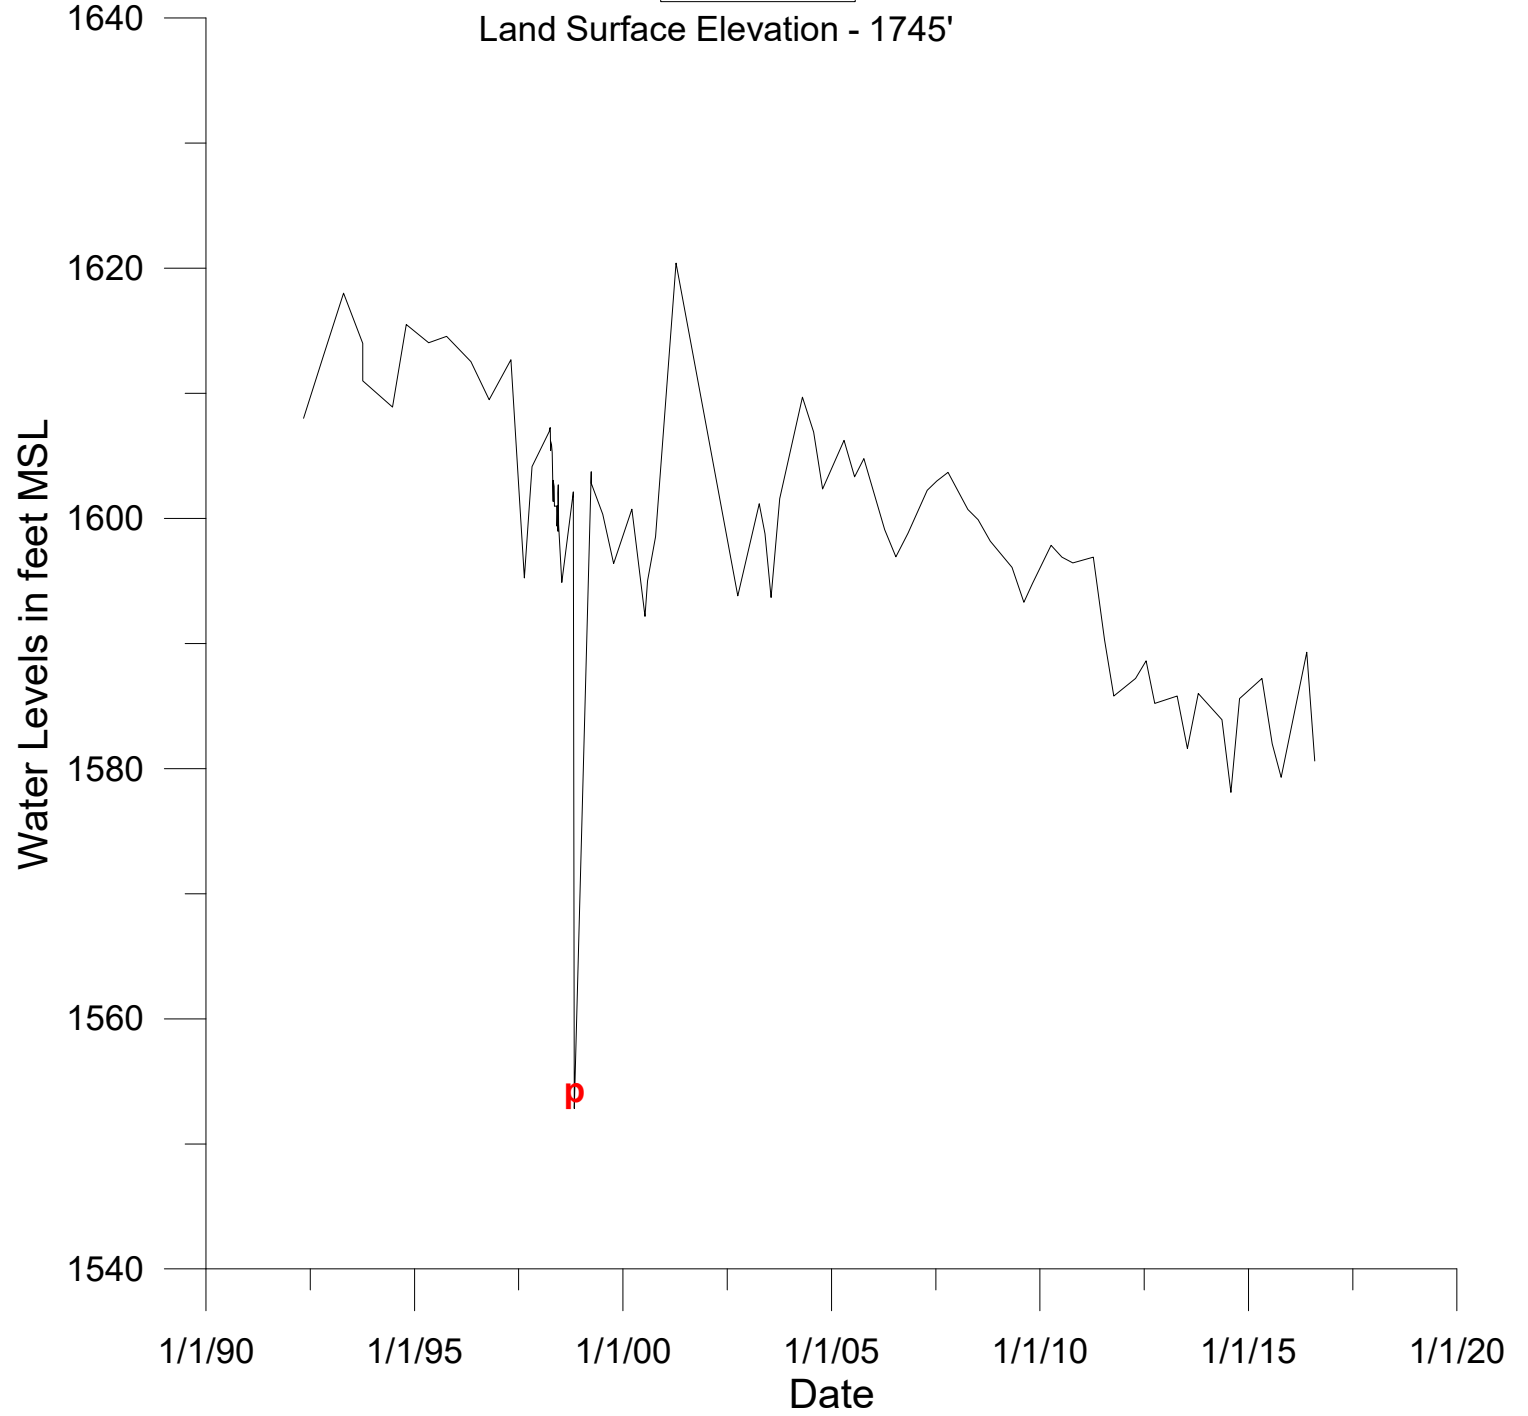

R-00238  
Hensel

Land Surface Elevation - 1745'

p = pumping