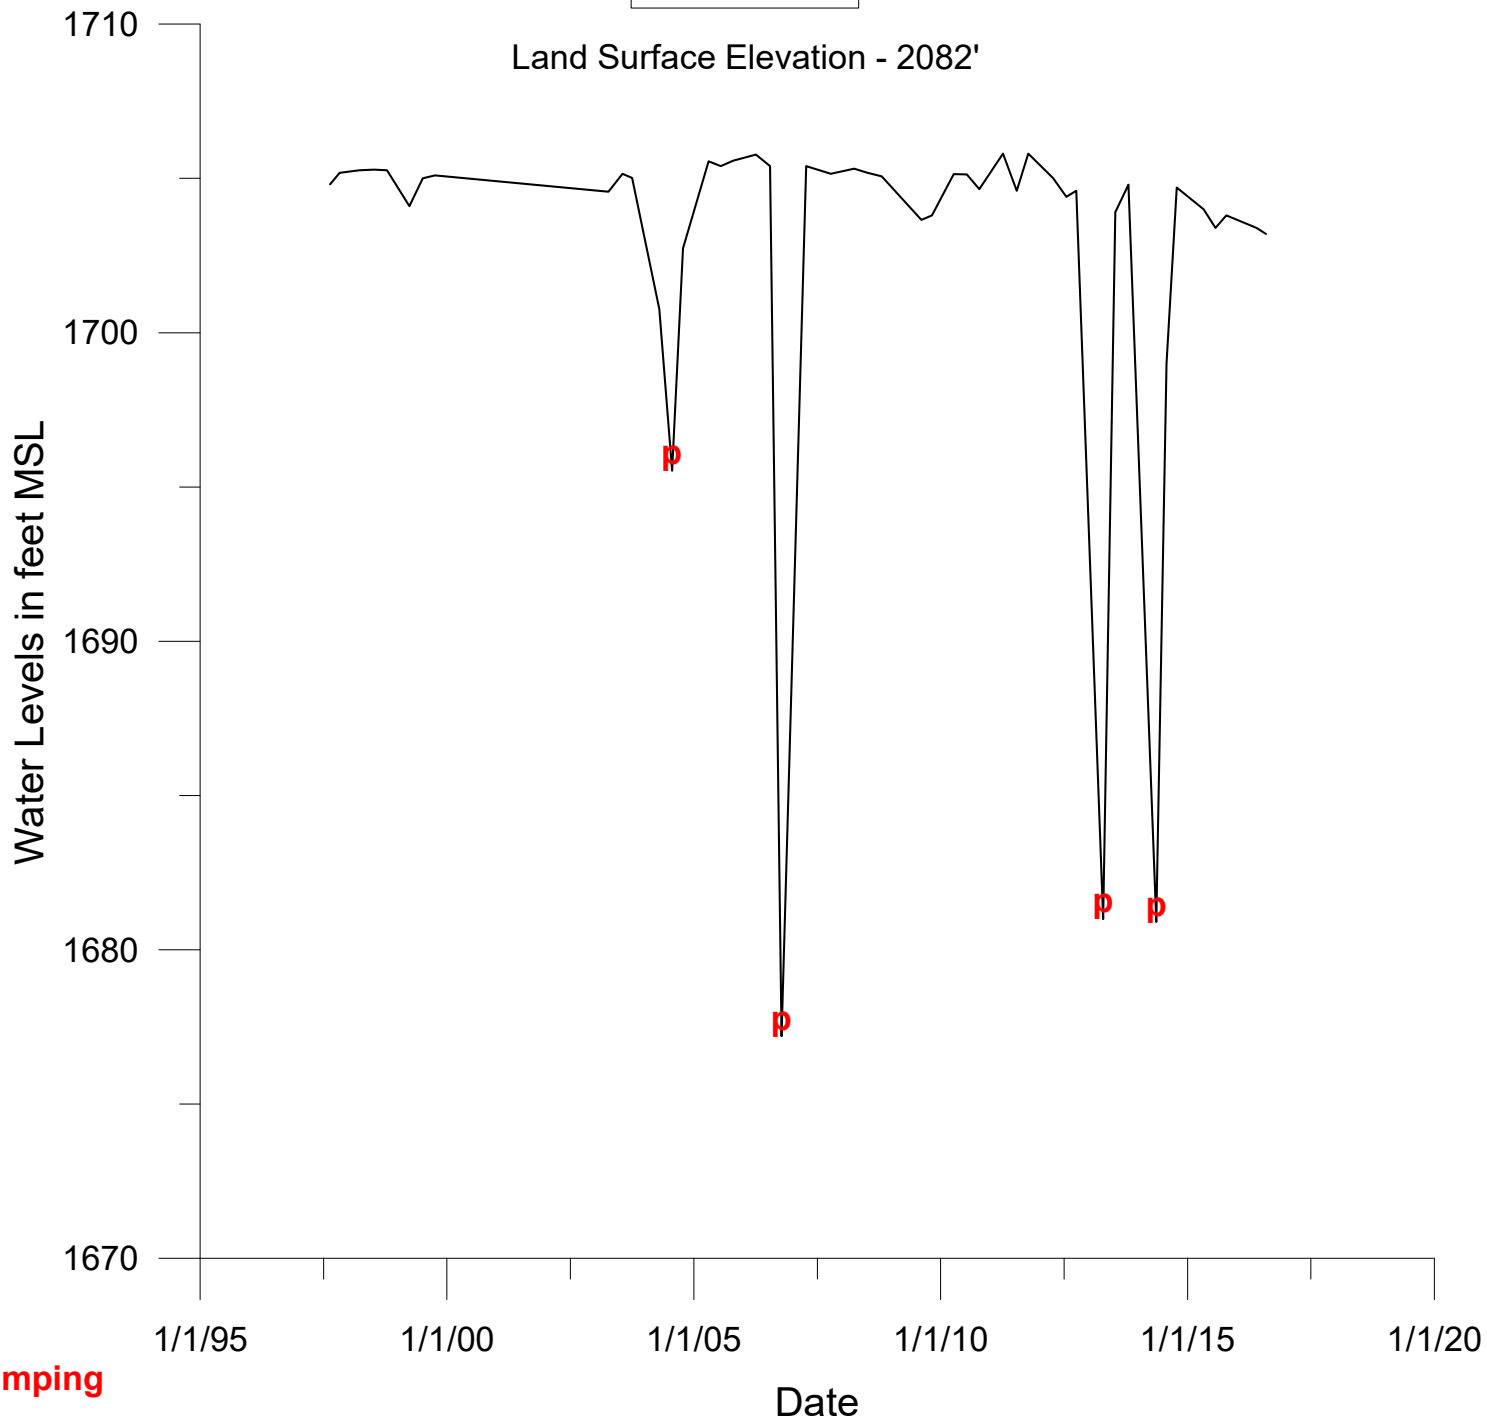

PM-00005  
Hensel

Land Surface Elevation - 2082'

p = pumping