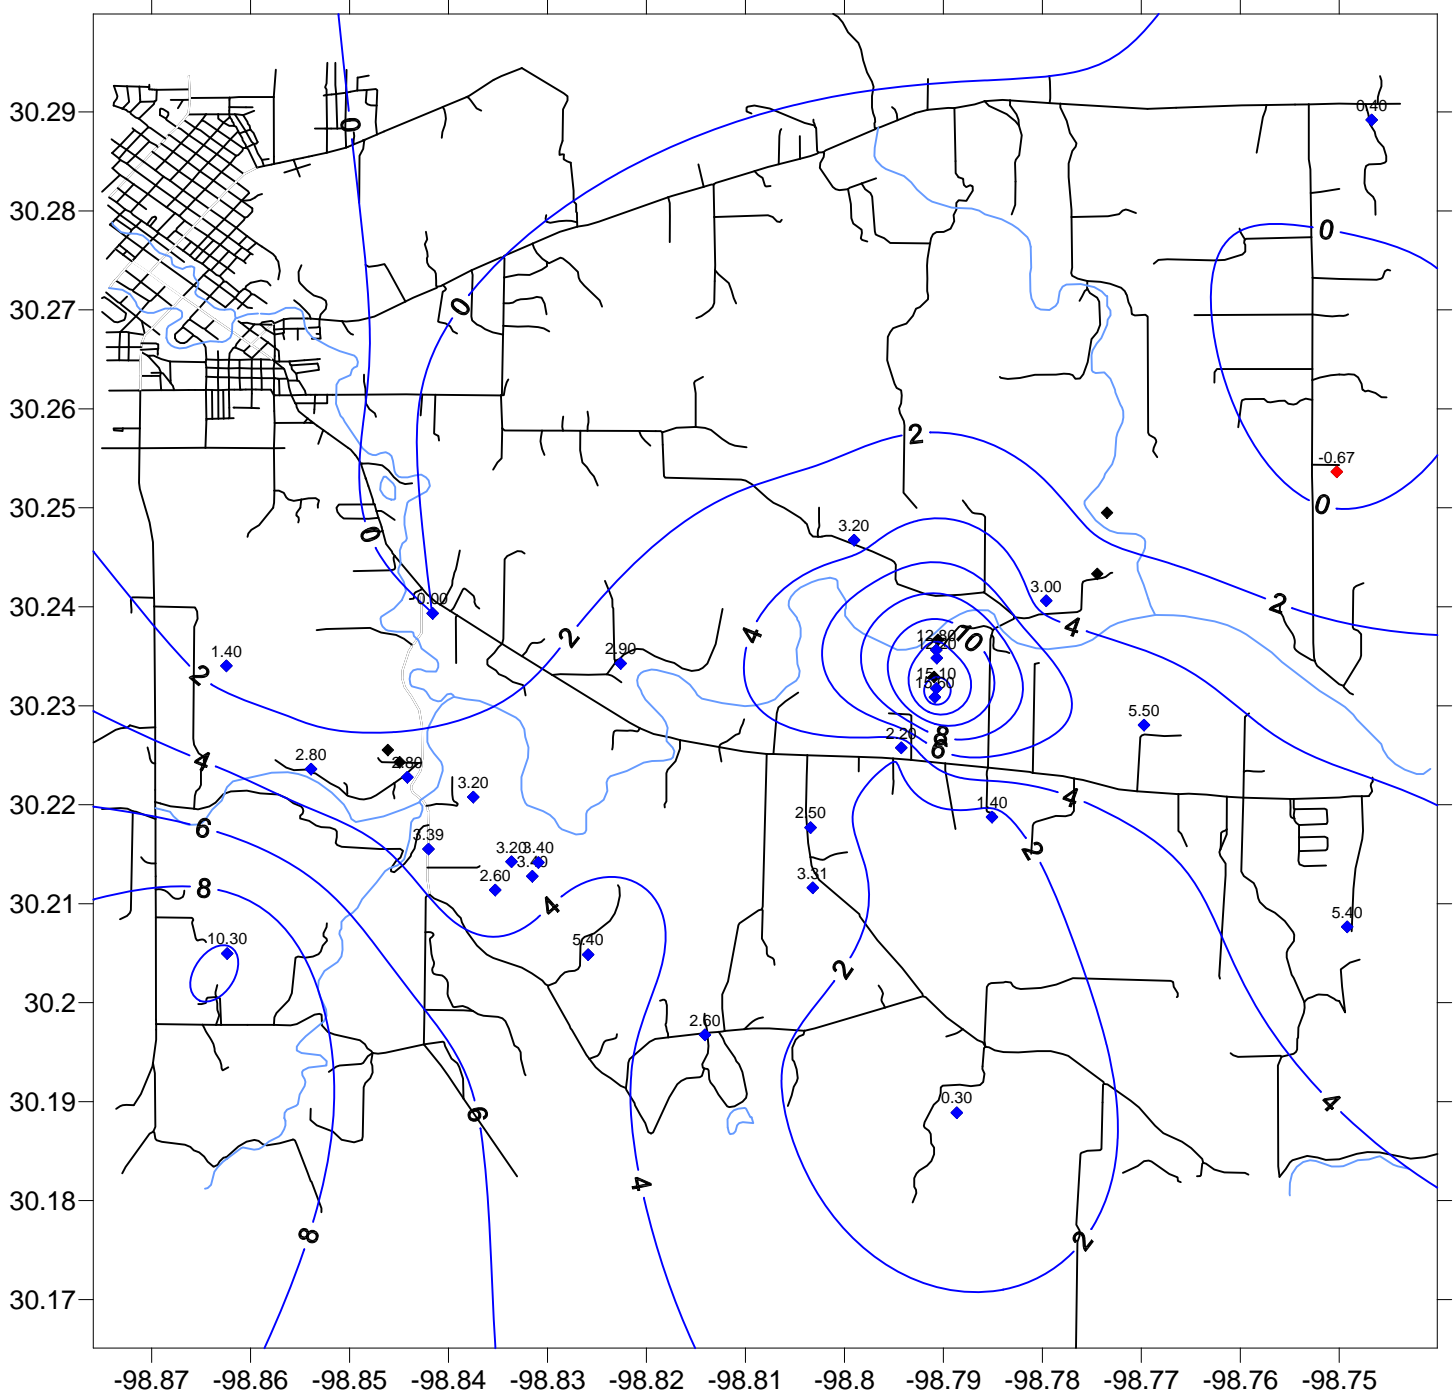

Ellenburger Water Levels Differences In Feet Between October 5, 2011 and November 2, 2011

- ◆ Gains
- ◆ Losses
- ◆ No measurement between both months