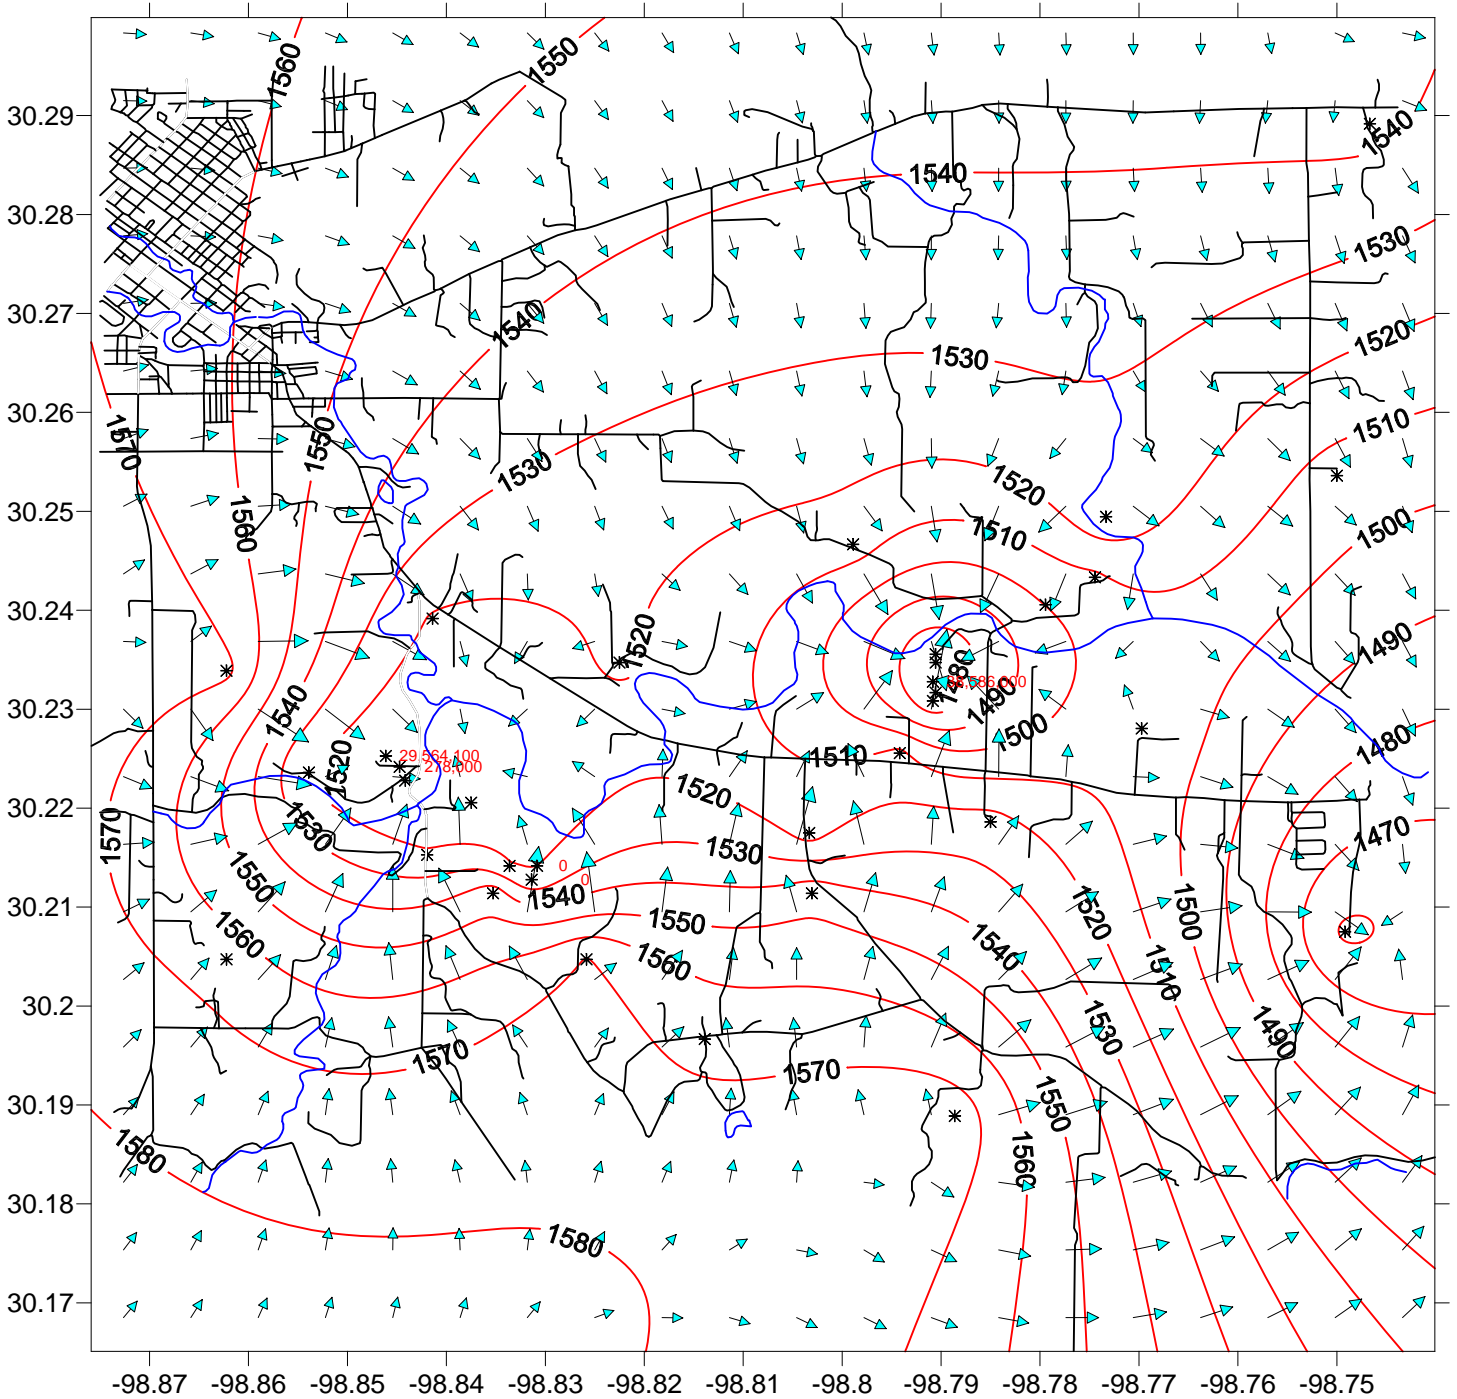

Ellenburger Water Levels
Feet Above Sea Level
May 7, 2009

*Red numbers are the cumulative production in gallons between April 3, 2009 and May 7, 2009.