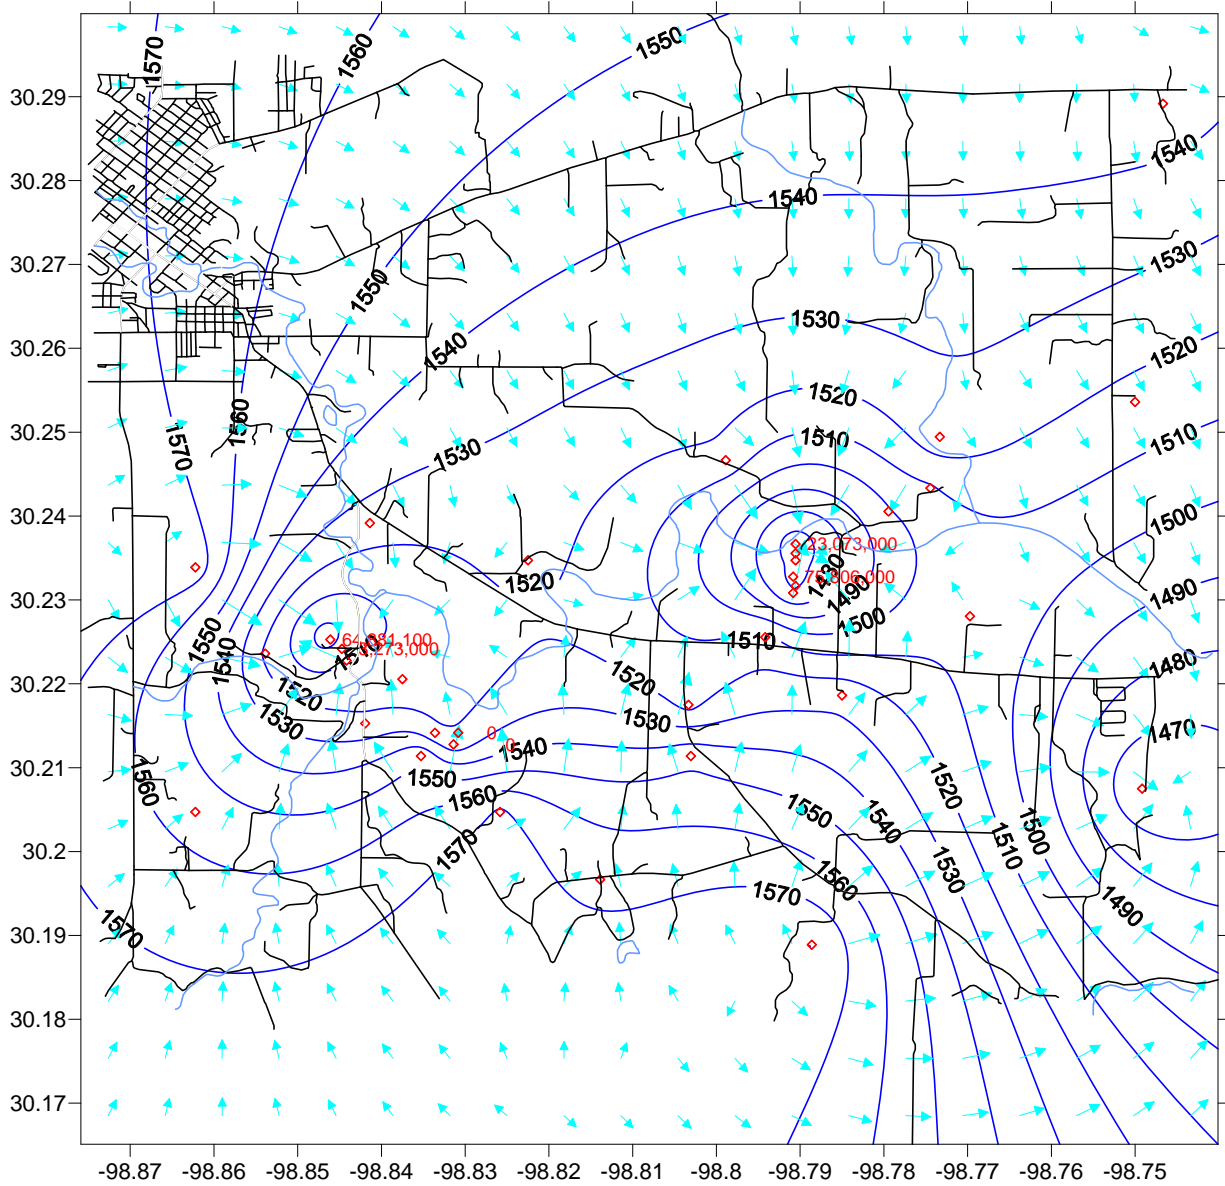

Ellenburger Water Levels
Feet Above Sea Level
June 5, 2008

*Red numbers are the cumulative production in gallons between April 1, 2008 and June 5, 2008.