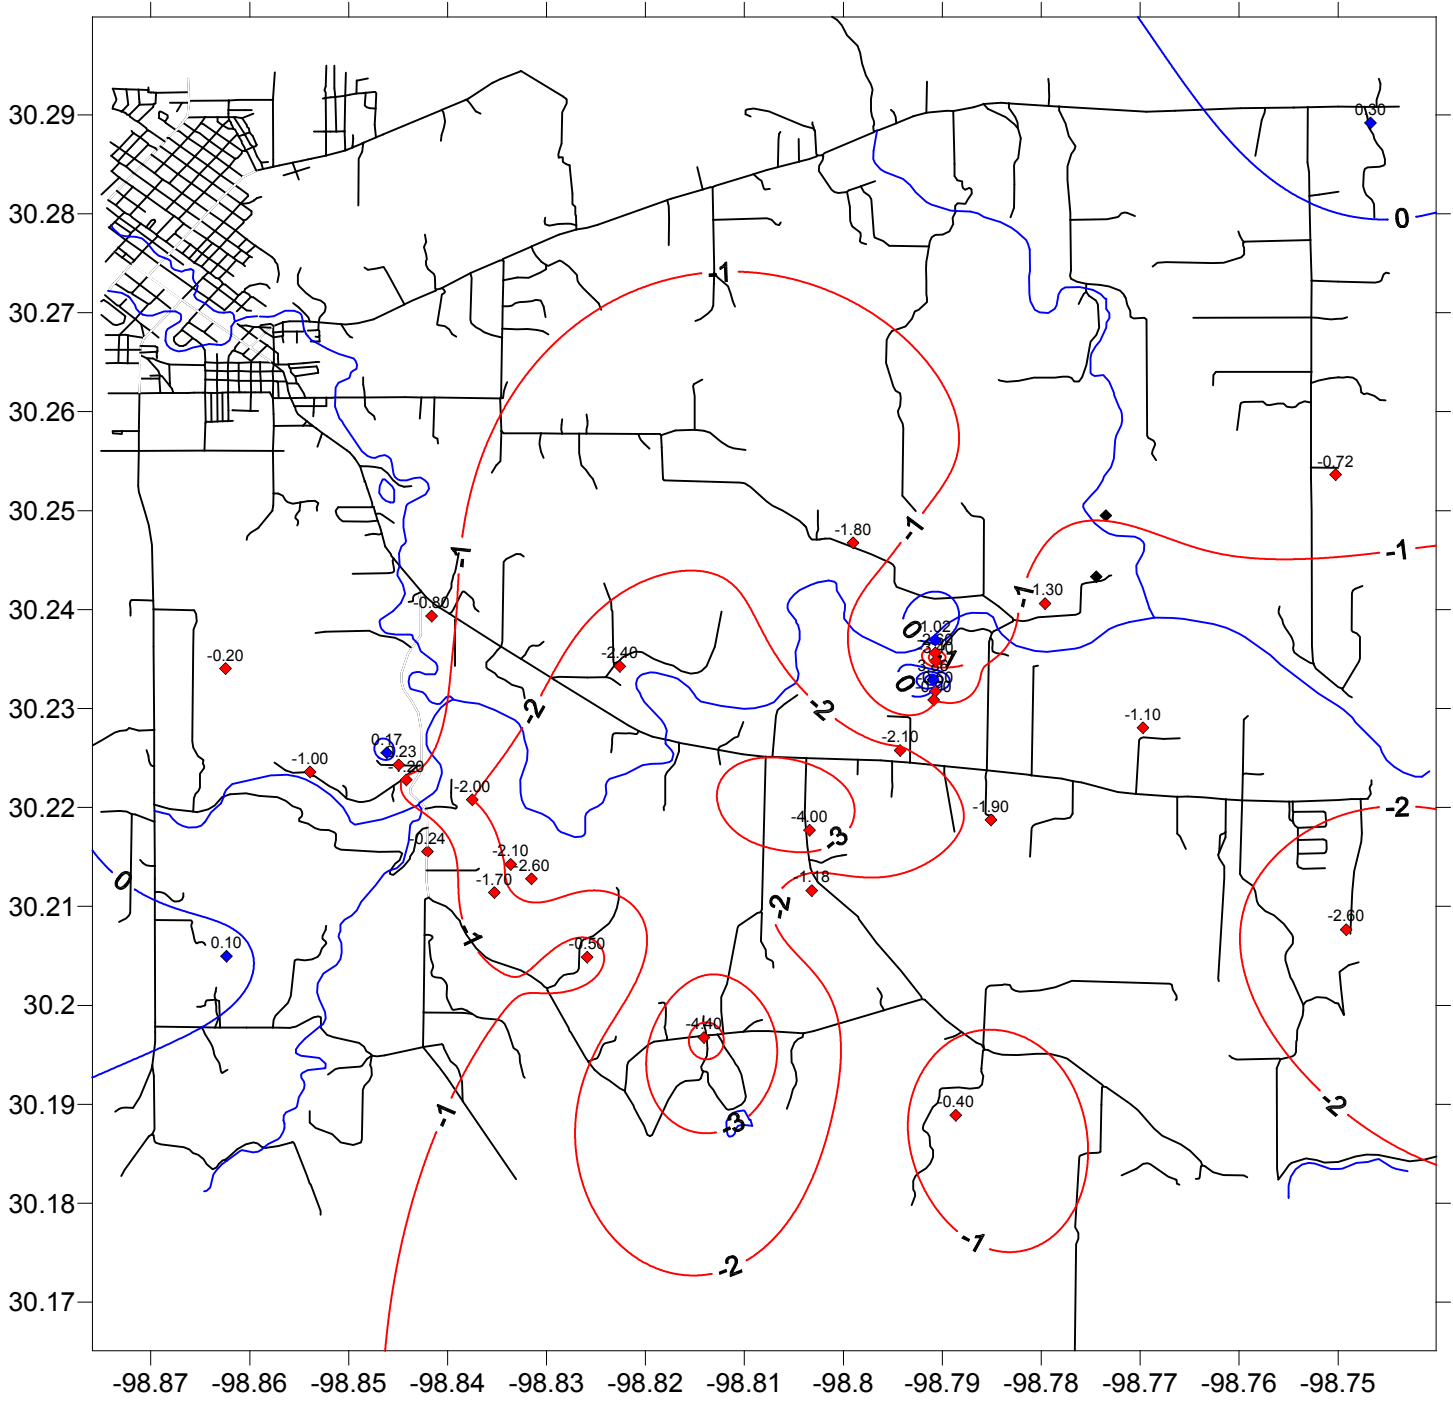

## Ellenburger Water Levels Differences In Feet Between June 6, 2012 and July 5, 2012

- ◆ Gains
- ◆ Losses
- ◆ No measurement between both months