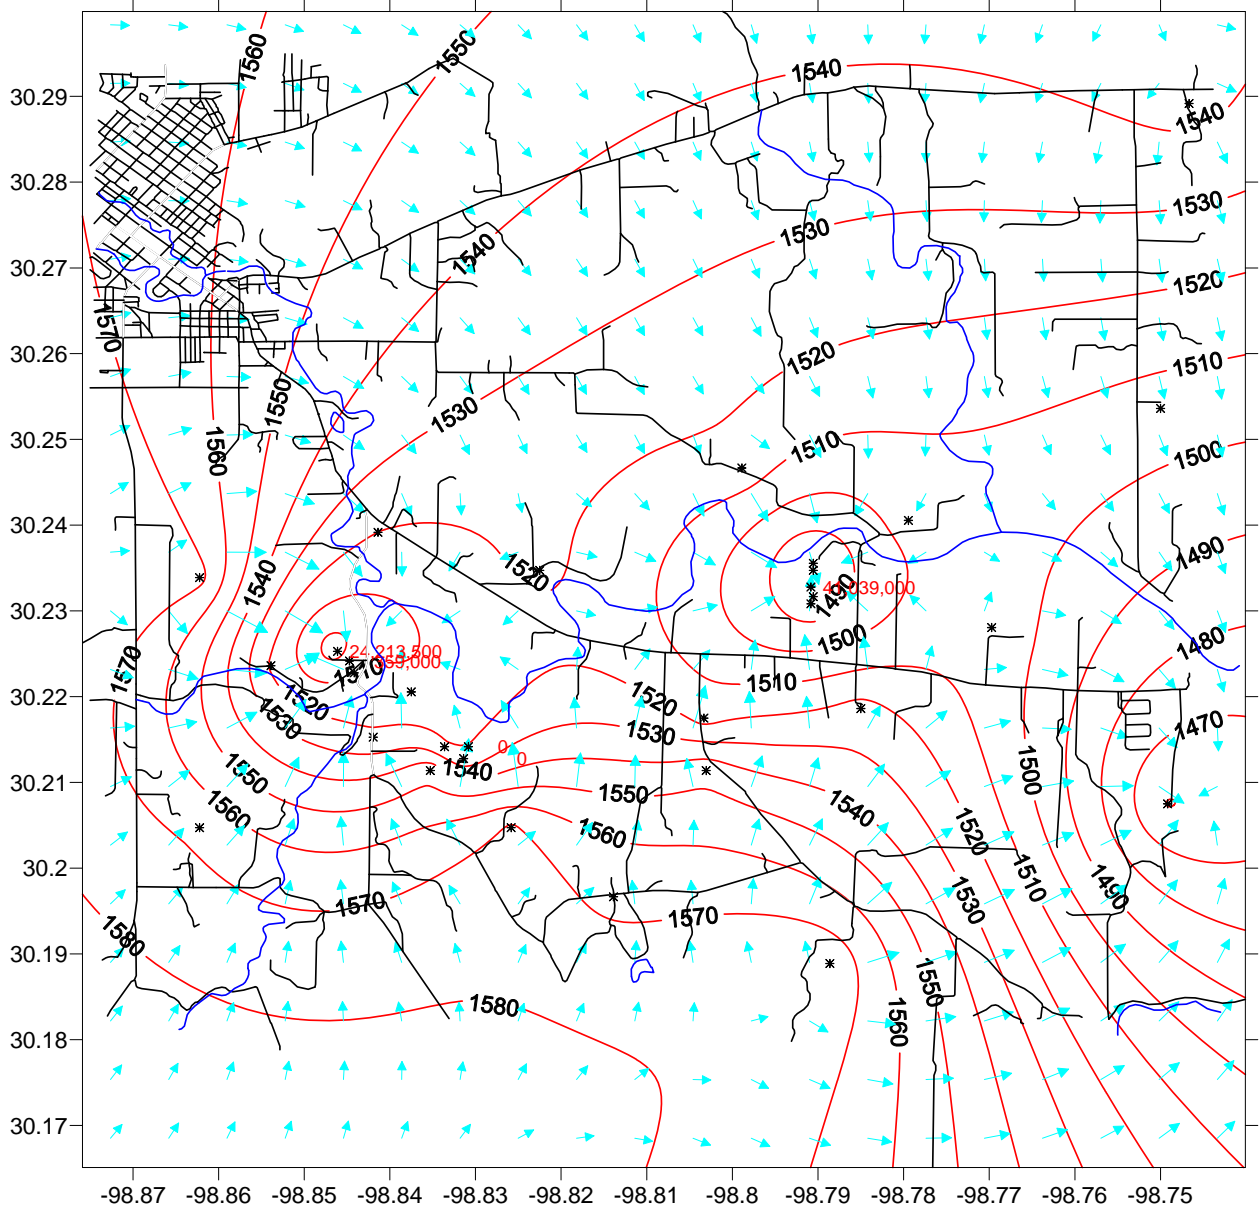

Ellenburger Water Levels
Feet Above Sea Level
January 9, 2009

*Red numbers are the cumulative production in gallons between December 2, 2008 and January 9, 2009.