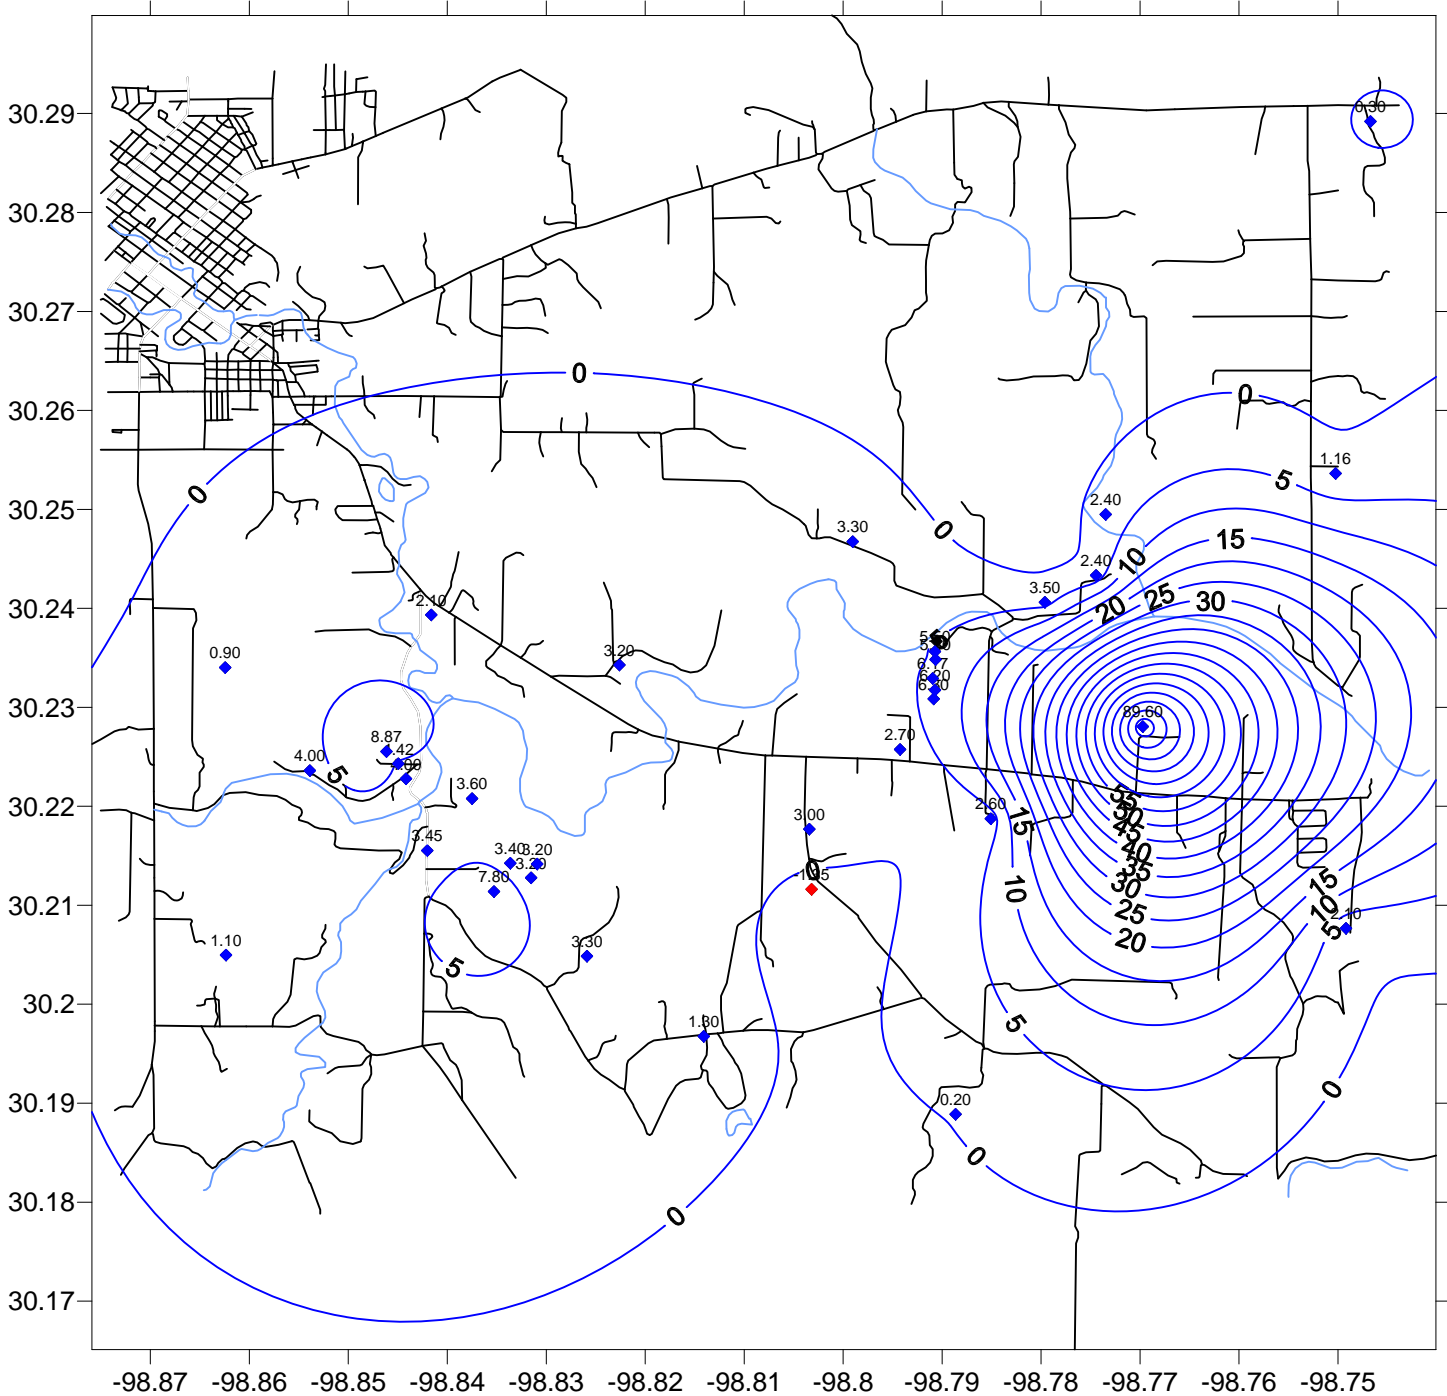

Ellenburger Water Levels Differences In Feet Between December 9, 2011 and January 6, 2012

- ◆ Gains
- ◆ Losses
- ◆ No measurement between both months