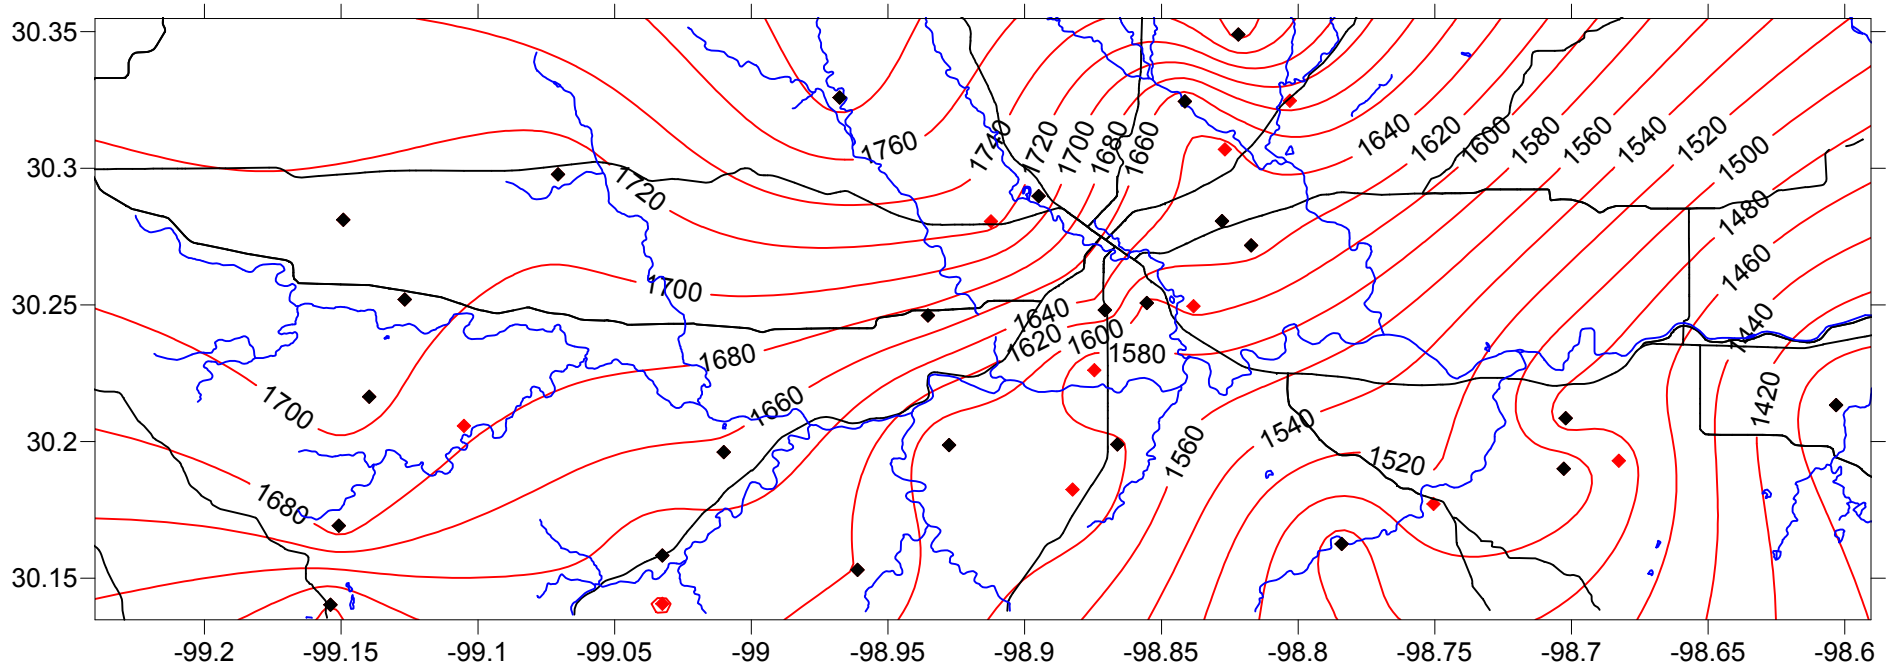

Hensel Water Levels Feet Above Sea Level July 2013

- ◆ Monitor Well
- ◆ Lowest Water Level Measurement