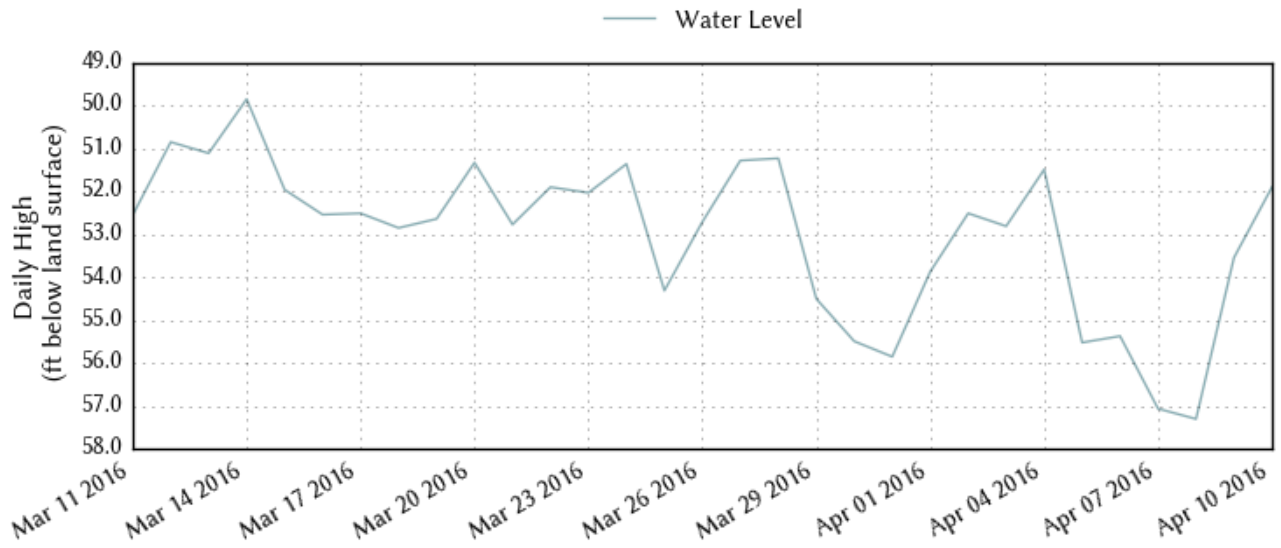

GM-00020 (K1) Knauth Well Field

30 Days

1 Year

Period of Record