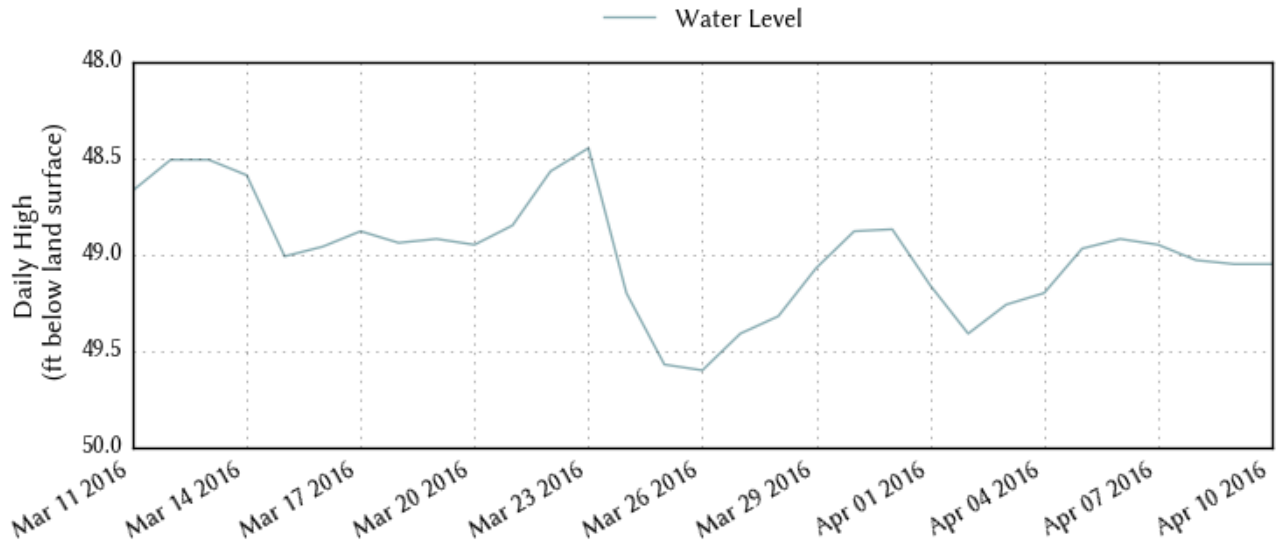

GI-00135 Luckenbach Road

30 Days

1 Year

Period of Record