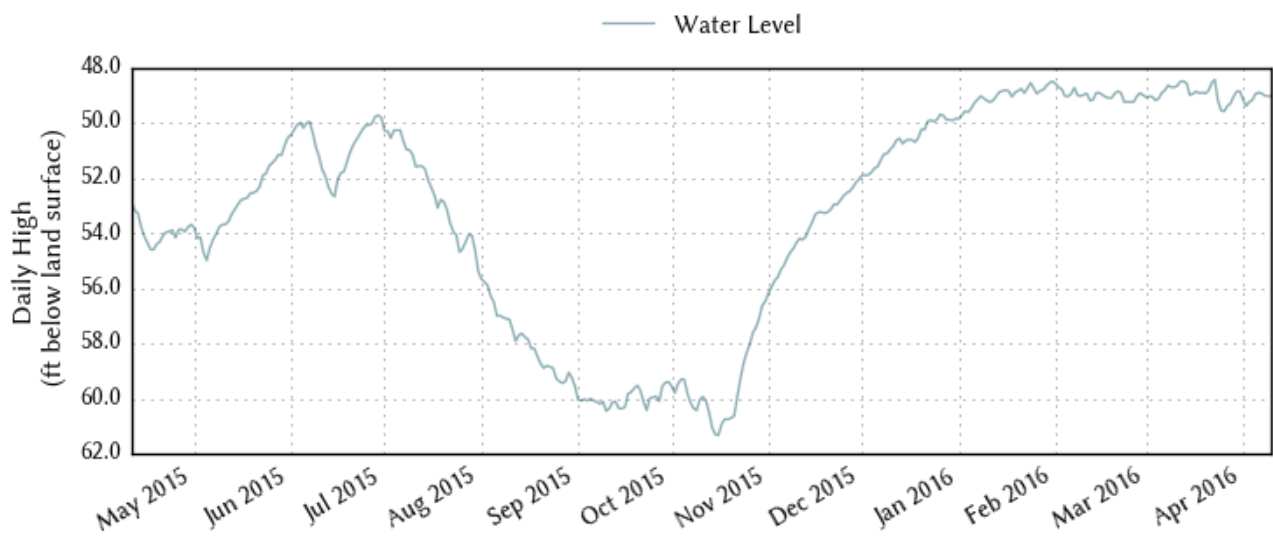

GI-00135 Luckenbach Road

30 Days

1 Year

Period of Record