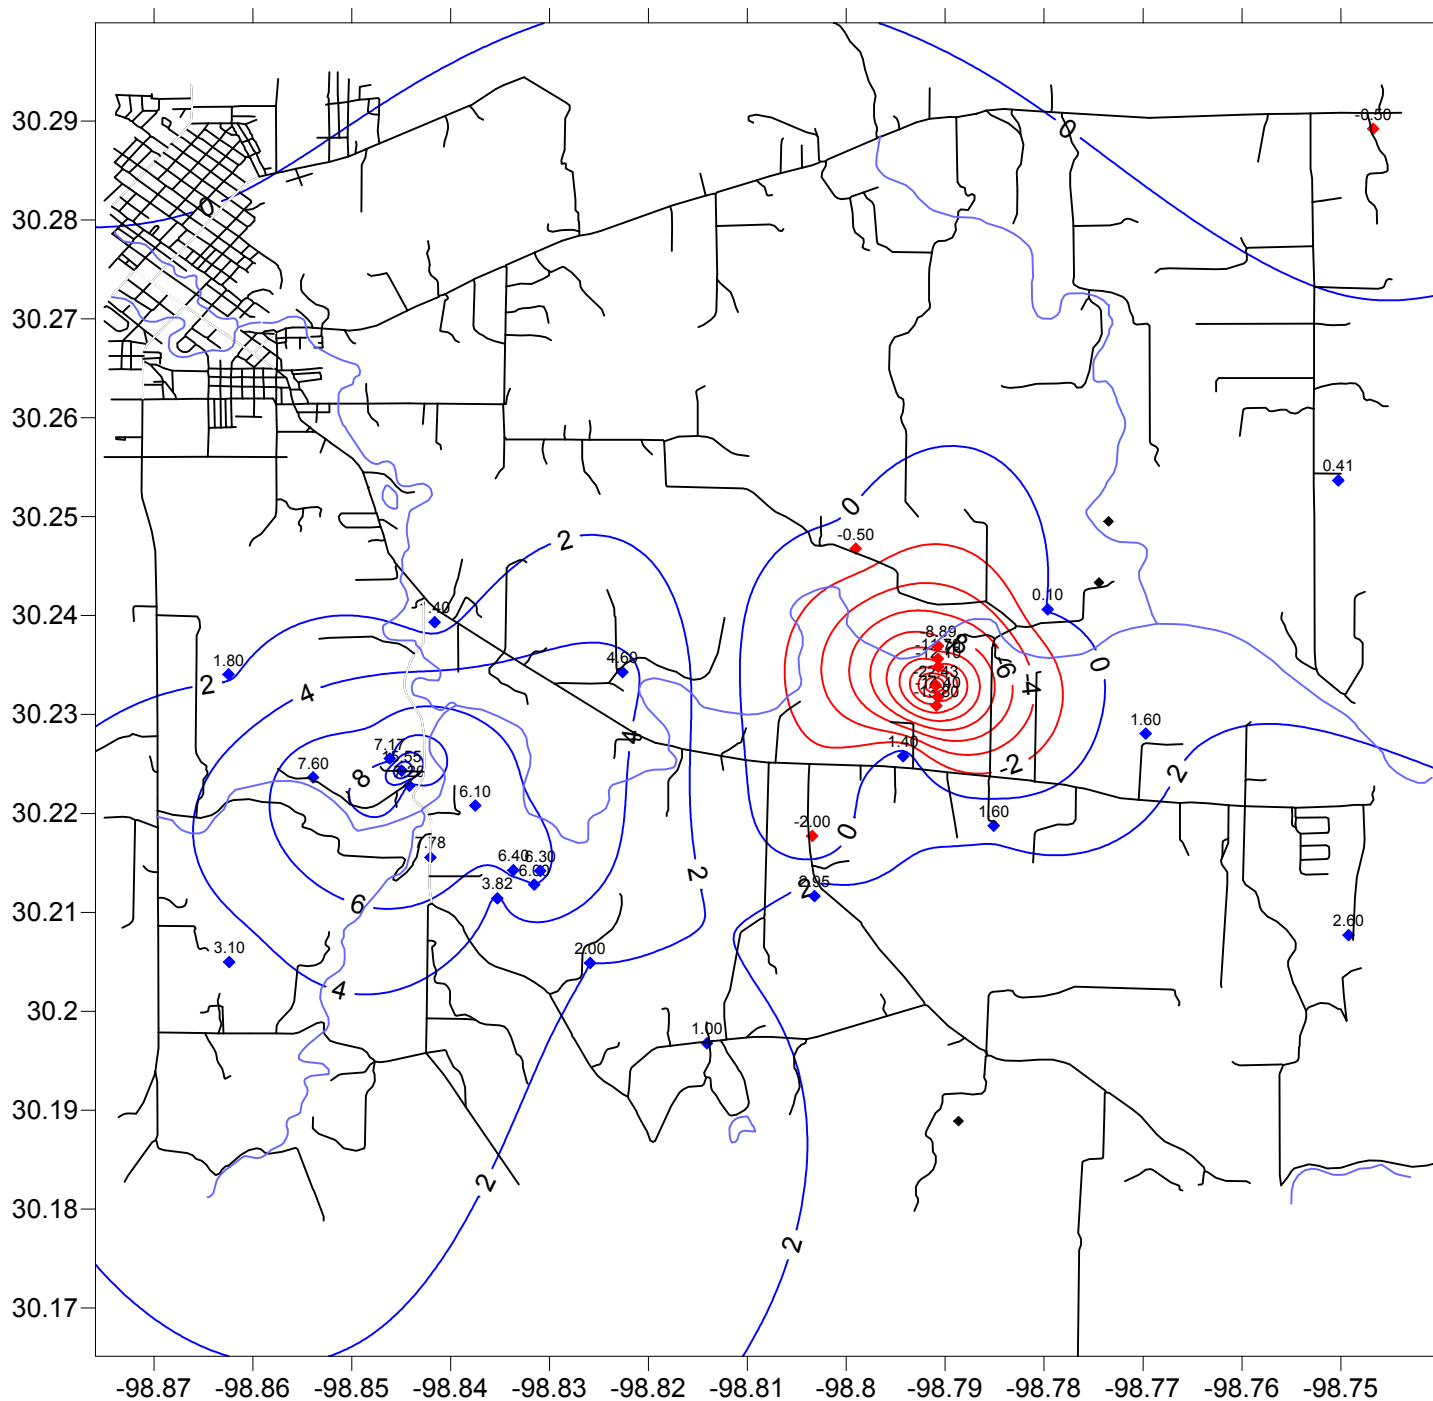

Ellenburger Water Levels Differences In Feet Between December 4, 2012 and February 8, 2013

- ◆ Gains
- ◆ Losses
- ◆ No measurement between both months