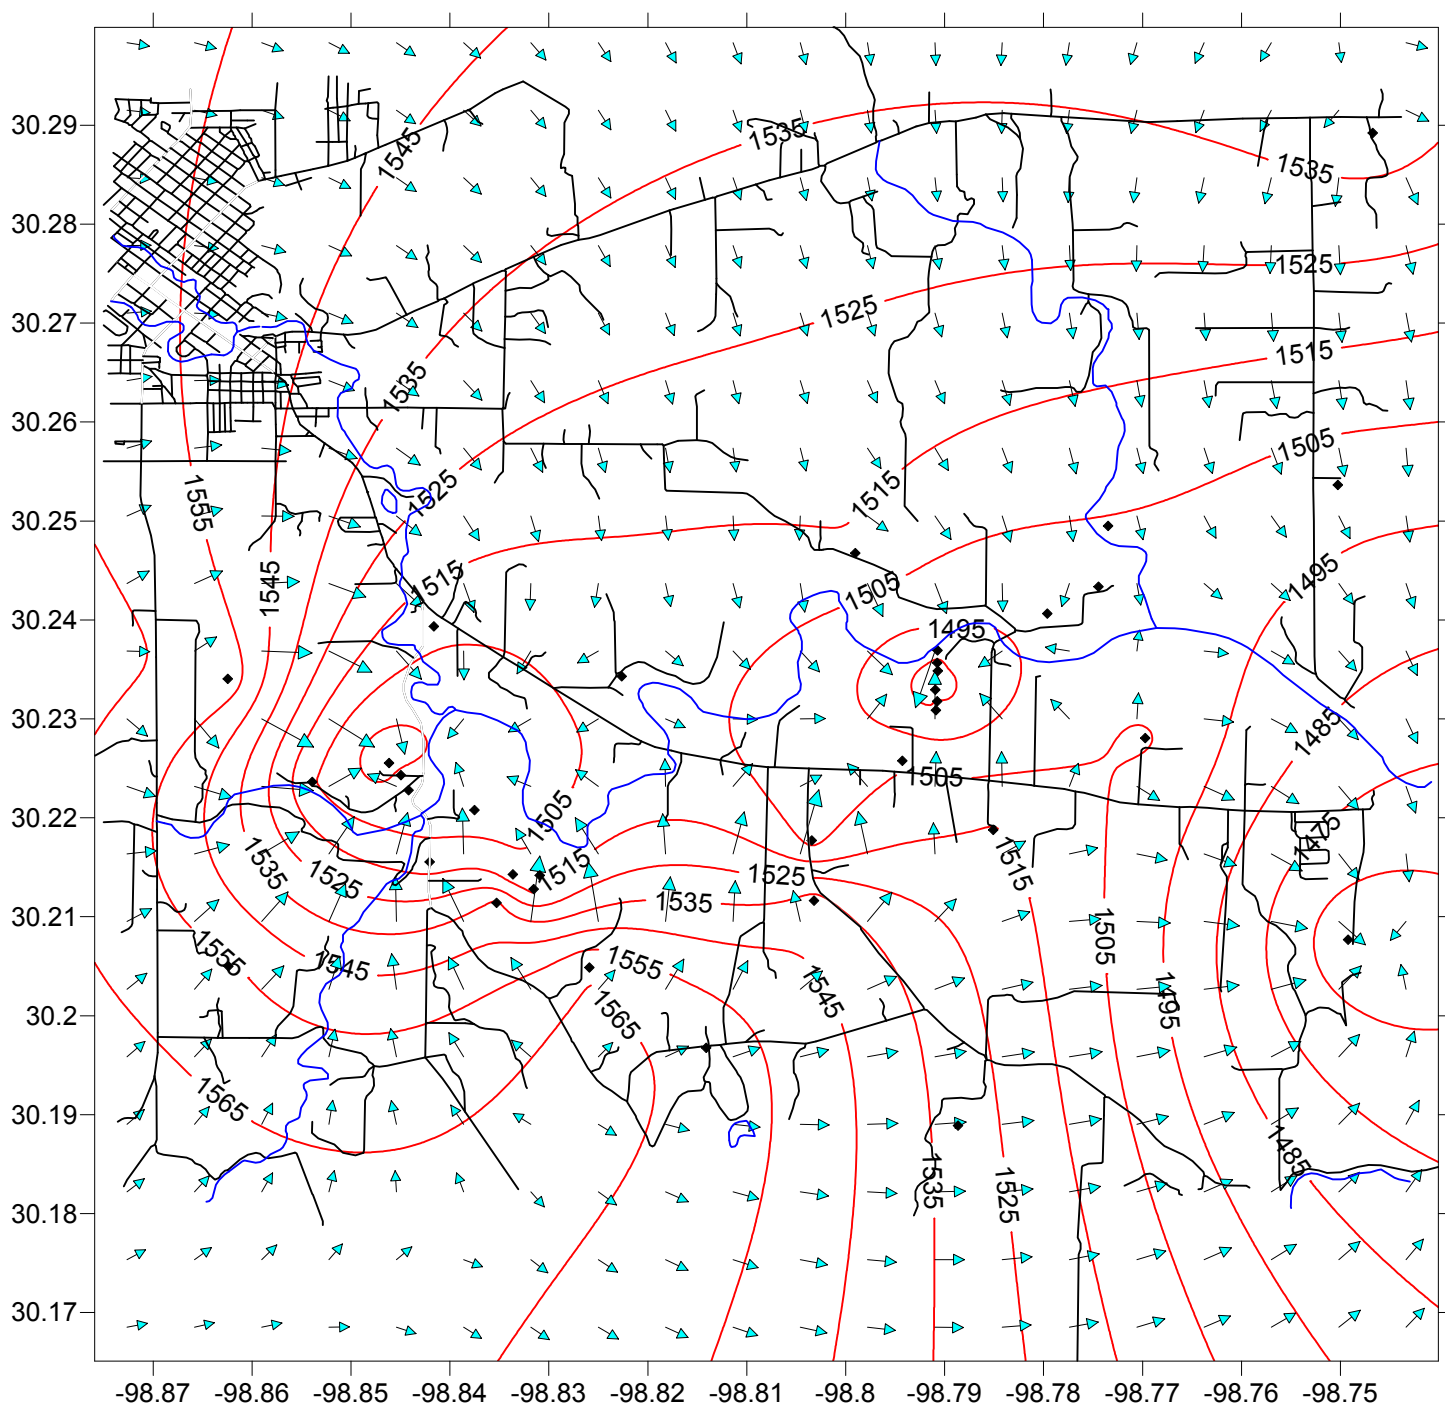

Ellenburger Water Levels Feet Above Sea Level February 8, 2013

◆ Monitor Well Location