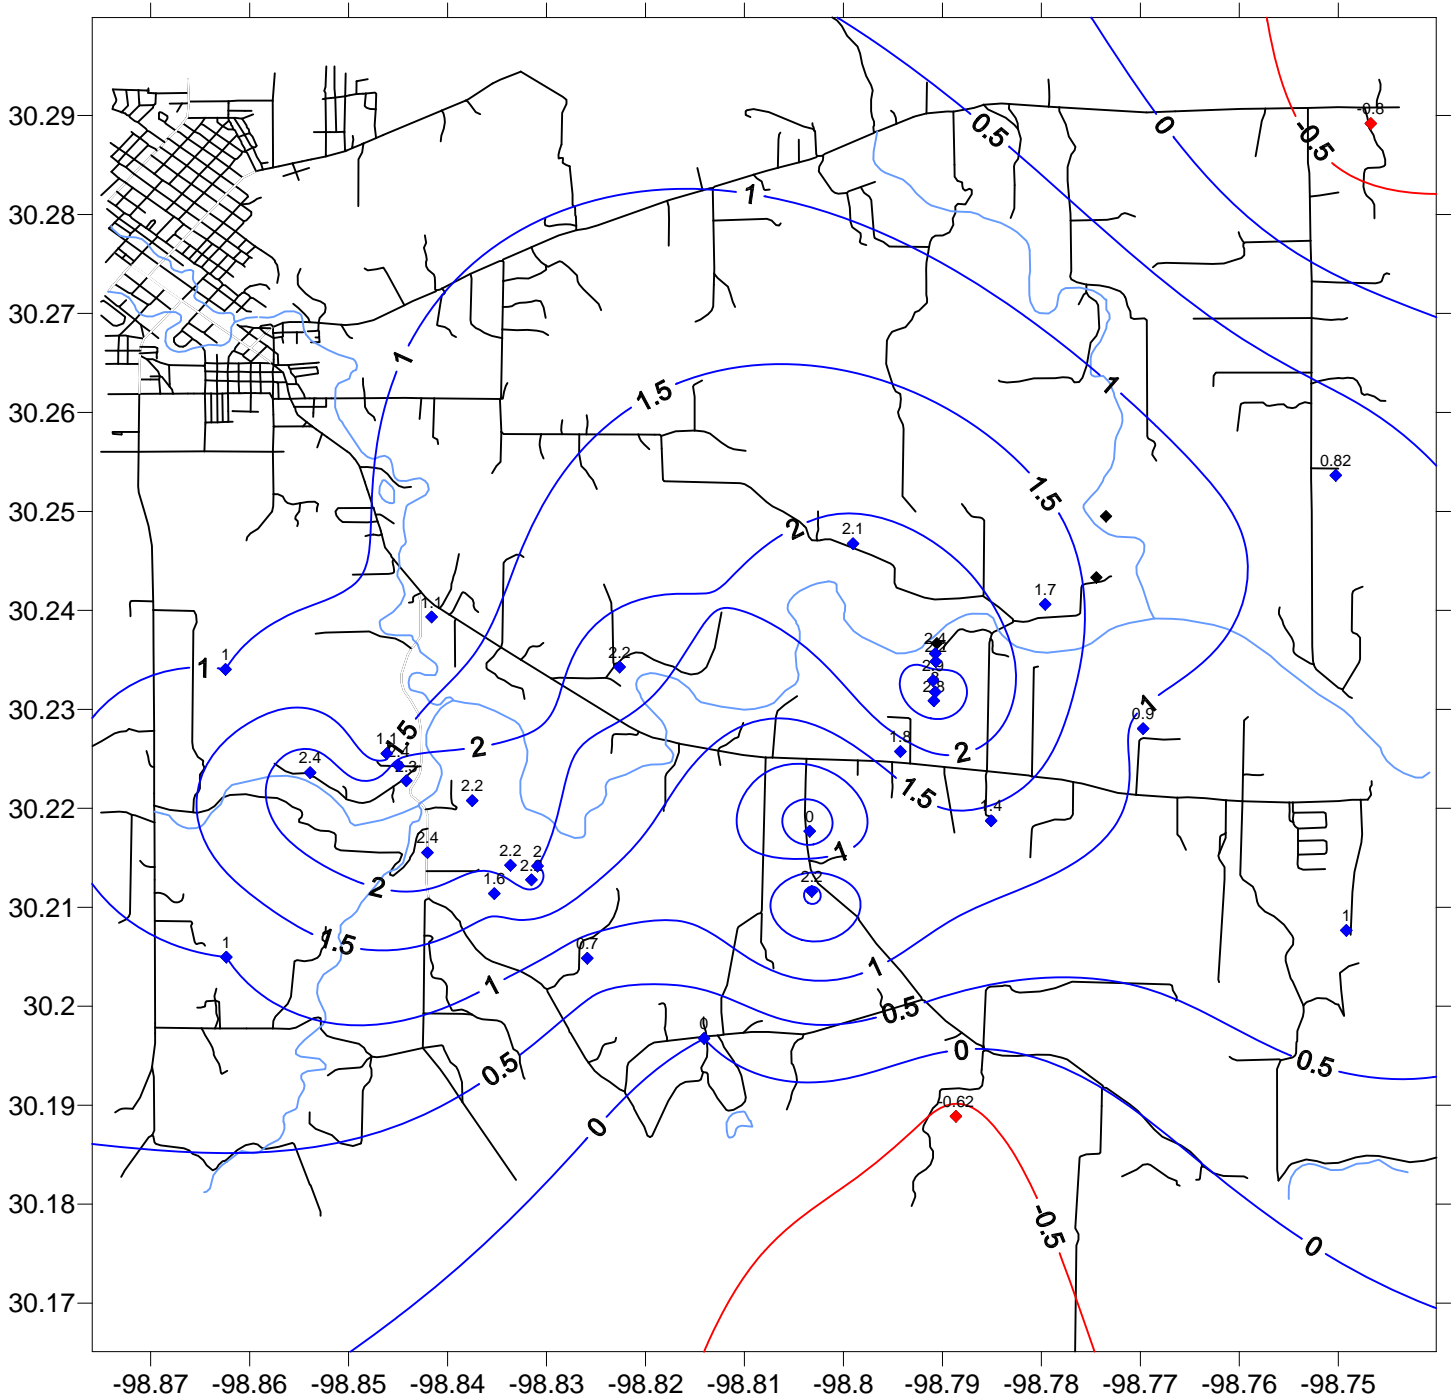

Ellenburger Water Levels Differences In Feet Between January 6, 2012 and February 8, 2012

- ◆ Gains
- ◆ Losses
- ◆ No measurement between months