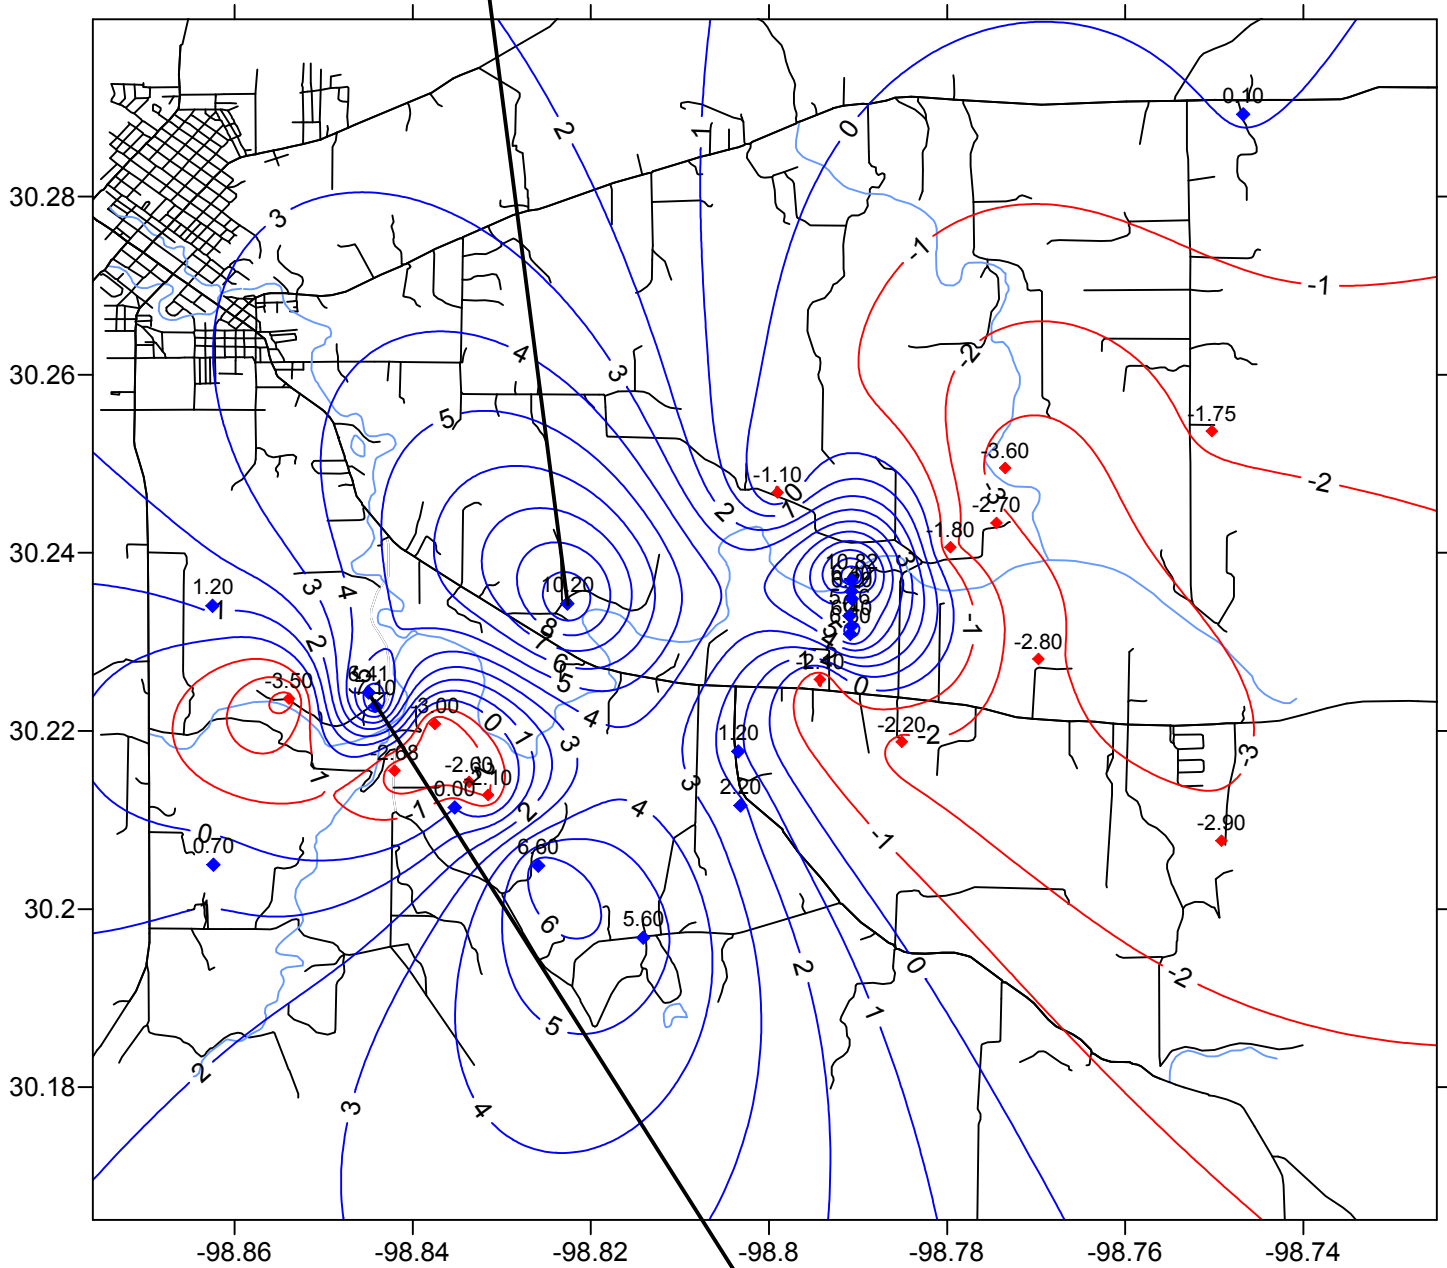

Ellenburger Water Levels Differences In Feet Between August 8, 2014 & September 8, 2014

Well pumping at August measurement

Wells pumping at August measurement

- ◆ Gains
- ◆ Losses