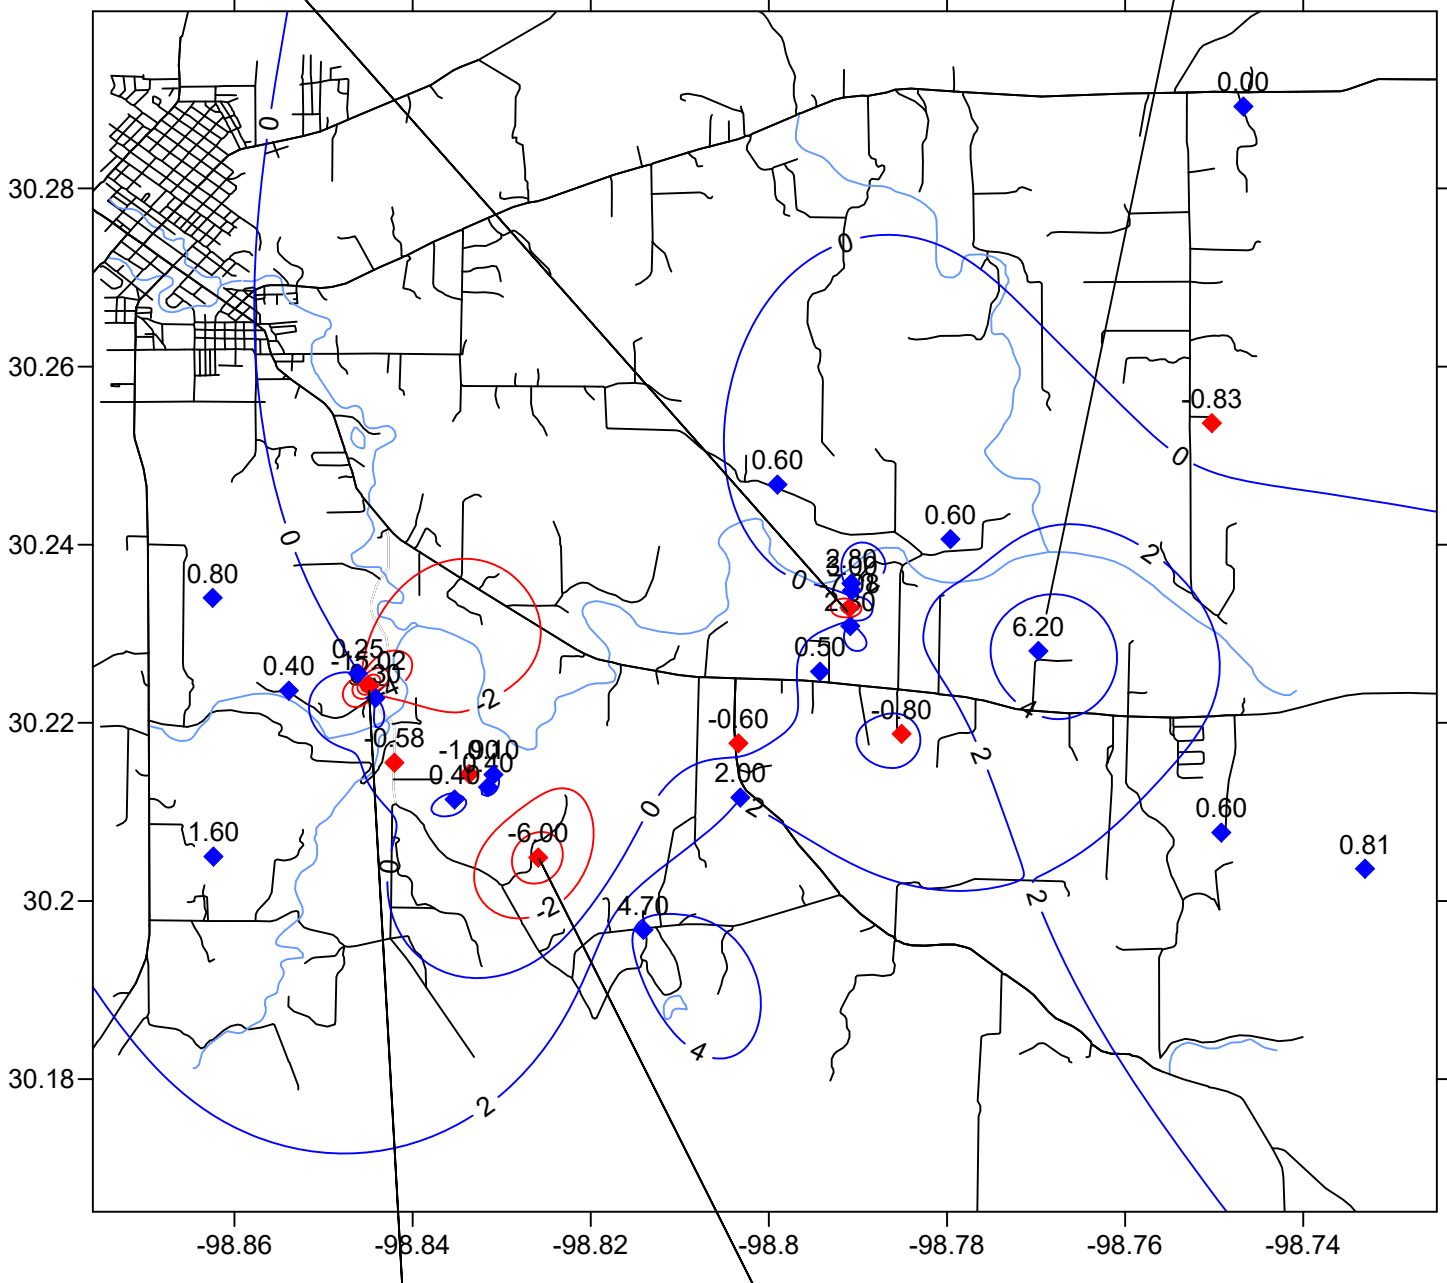

Ellenburger Water Levels Differences In Feet Between August 4, 2017 & September 8, 2017

September measurement pumping
more than August measurement

August measurement - pumping on/off

September measurement - pumping

- ◆ Gains
- ◆ Losses

September measurement - recovering