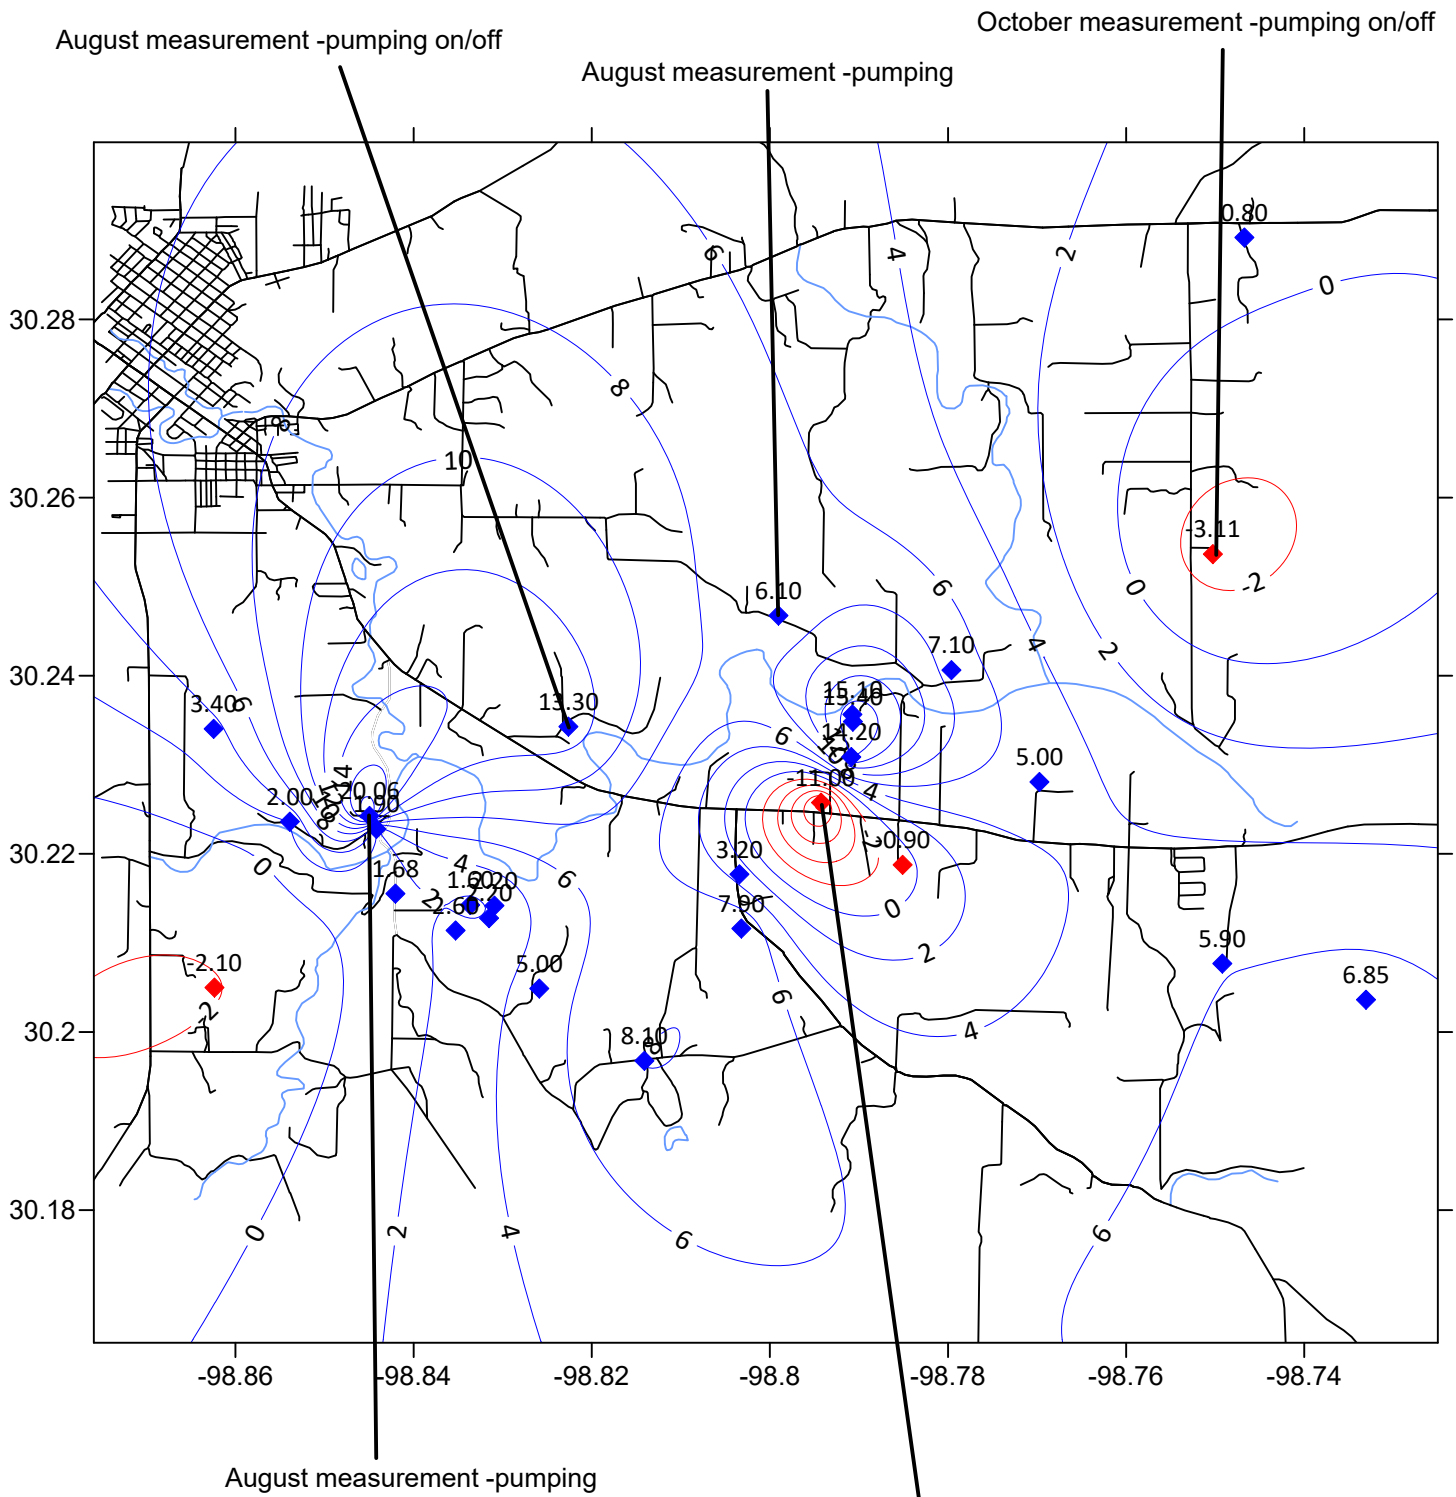

Ellenburger Water Levels Differences In Feet Between August 8, 2018 & October 3, 2018

- ◆ Gains
- ◆ Losses

October measurement -pumping