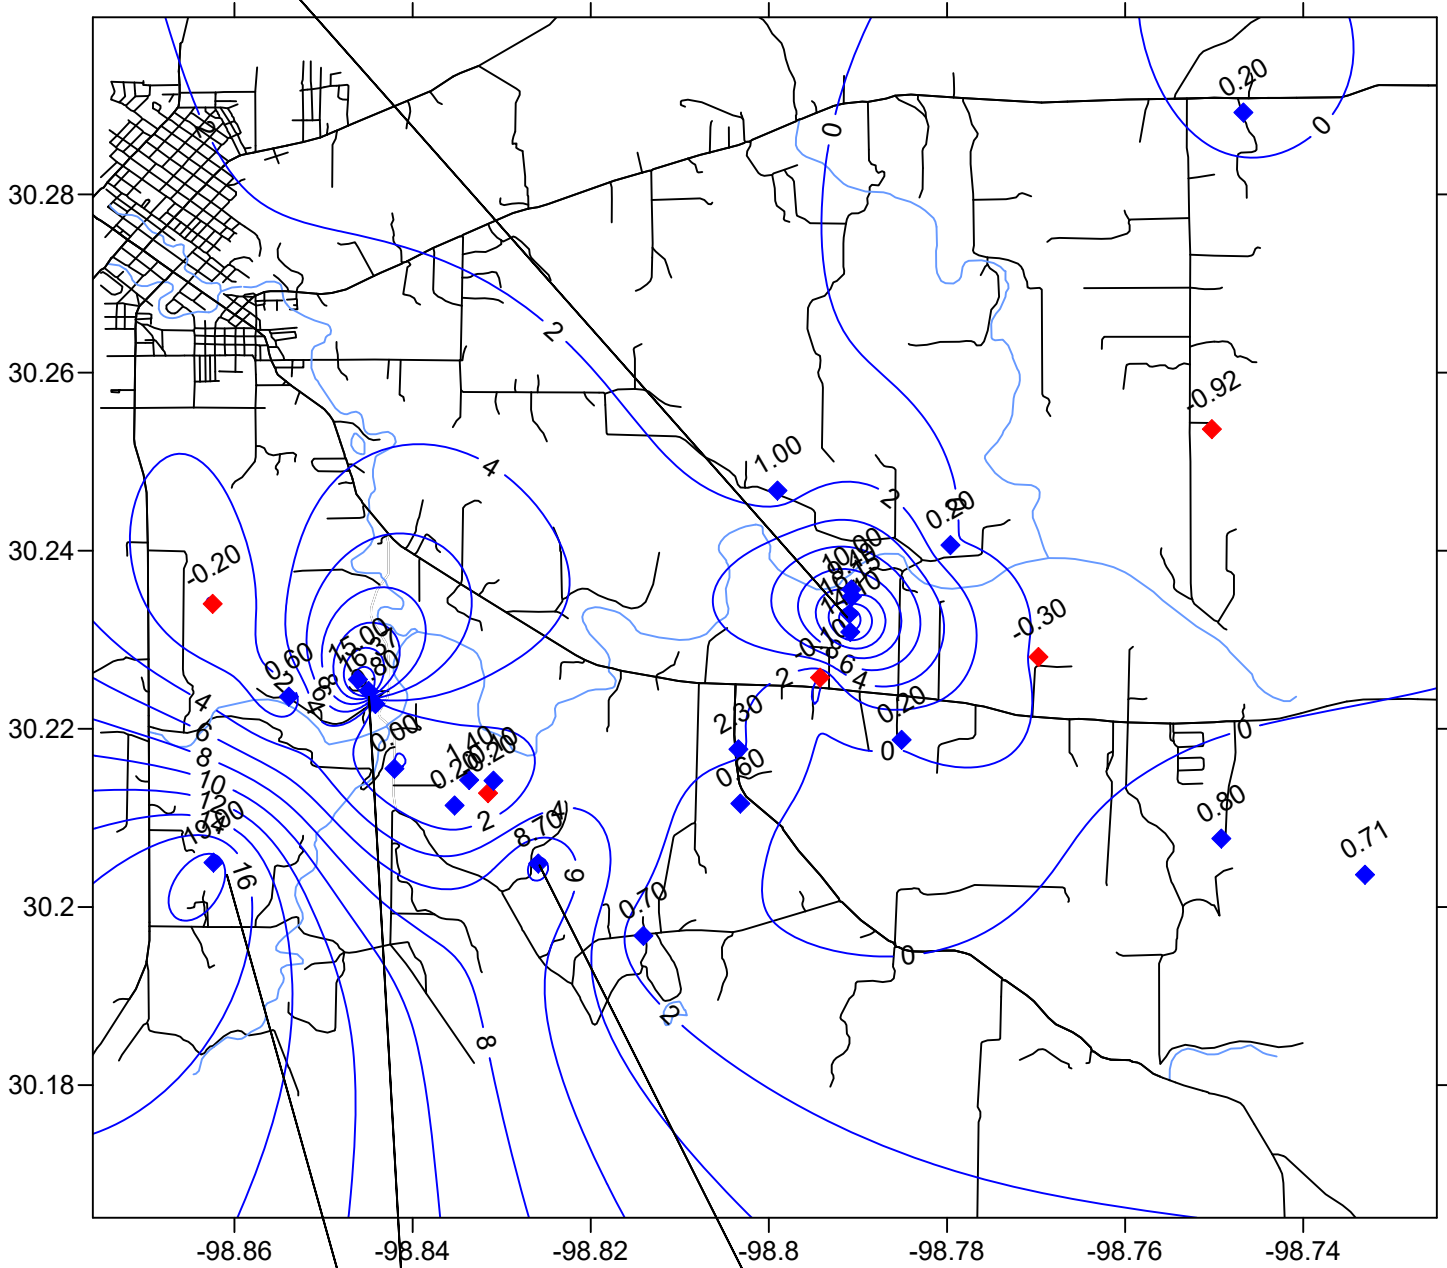

Ellenburger Water Levels Differences In Feet Between September 8, 2017 & October 3, 2017

September measurement pumping

September measurement - pumping

- ◆ Gains
- ◆ Losses

September measurement - recovering