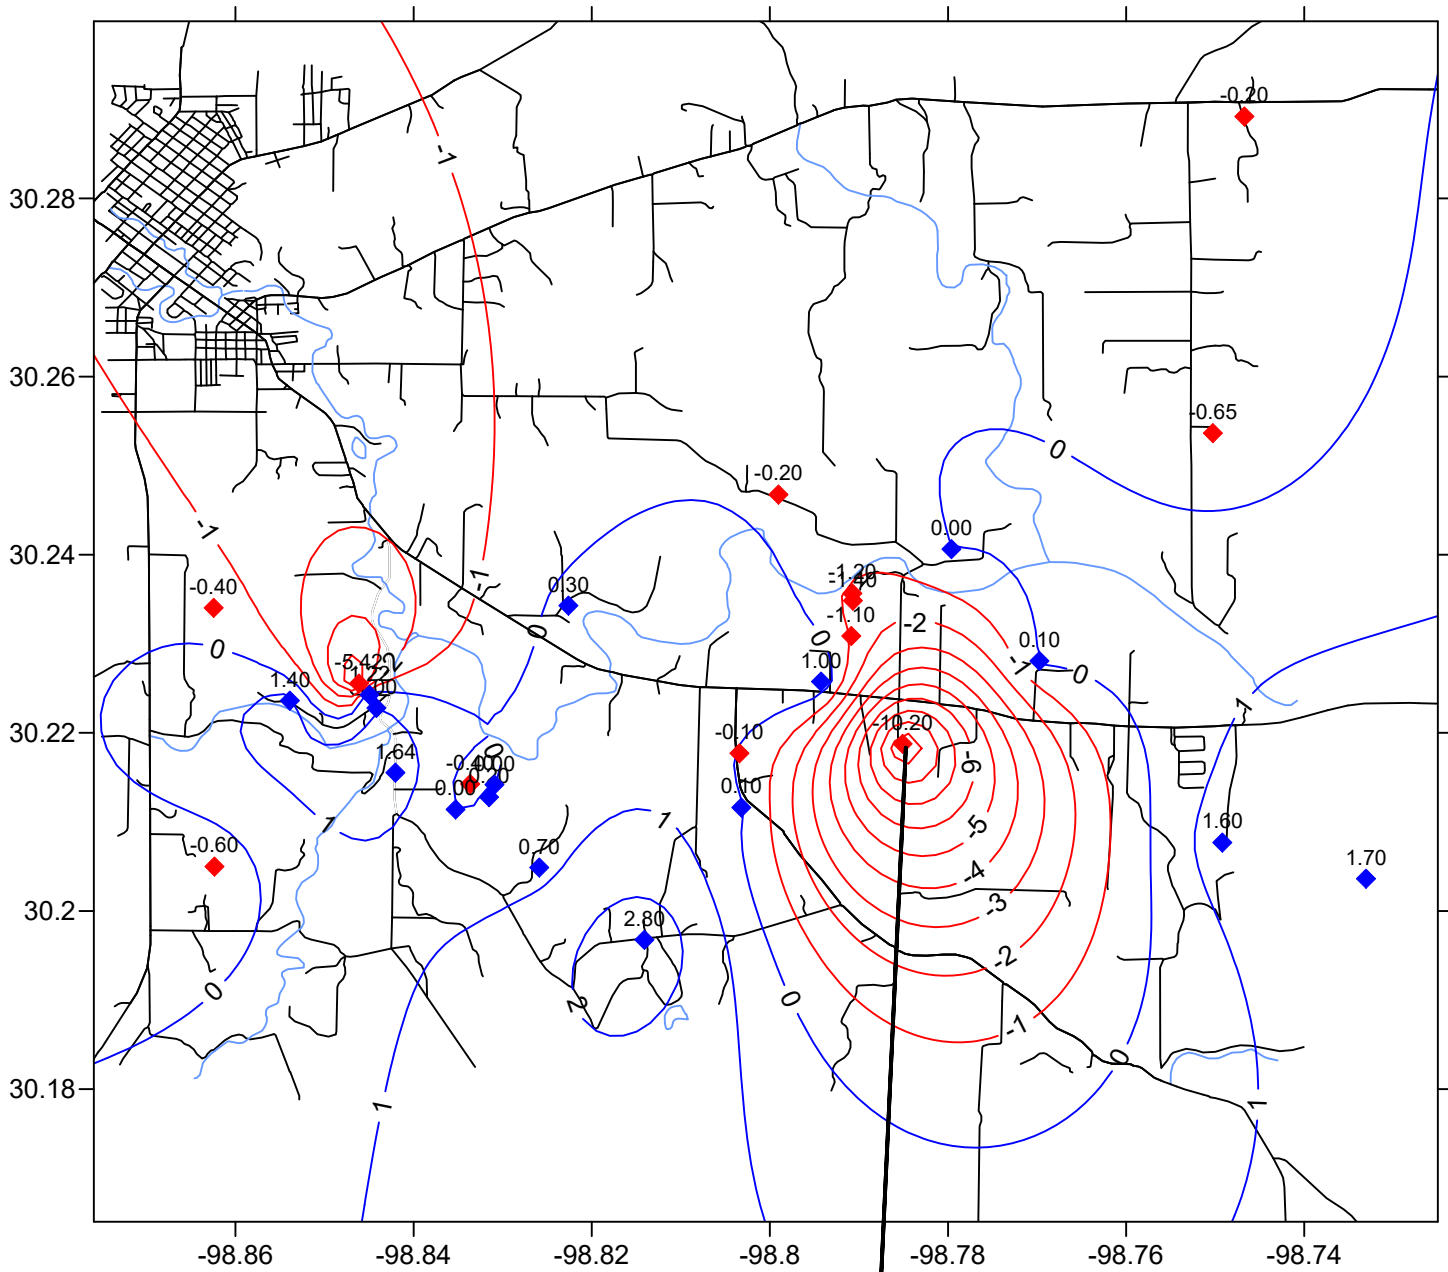

Ellenburger Water Levels Differences In Feet Between October 3, 2017 & November 9, 2017

November measurement - pumping

- ◆ Gains
- ◆ Losses