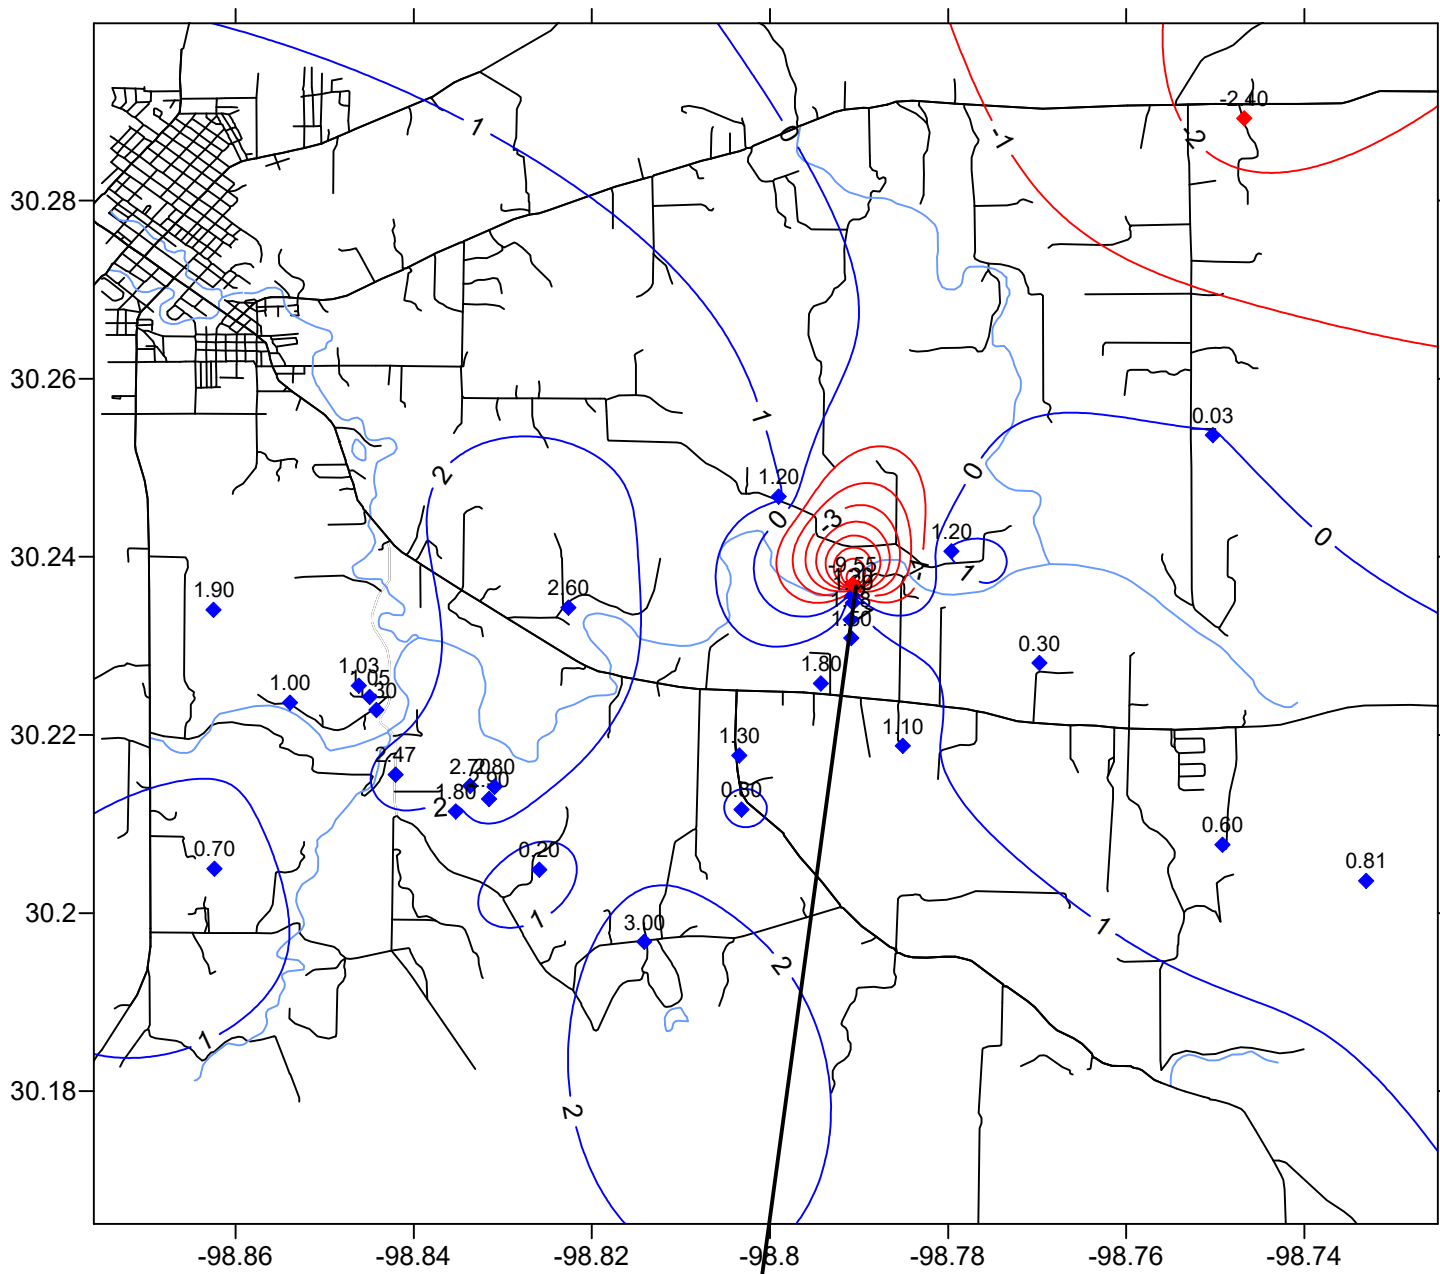

Ellenburger Water Levels Differences In Feet Between April 6, 2016 & May 4, 2016

May Measurement - pumping

- ◆ Gains
- ◆ Losses