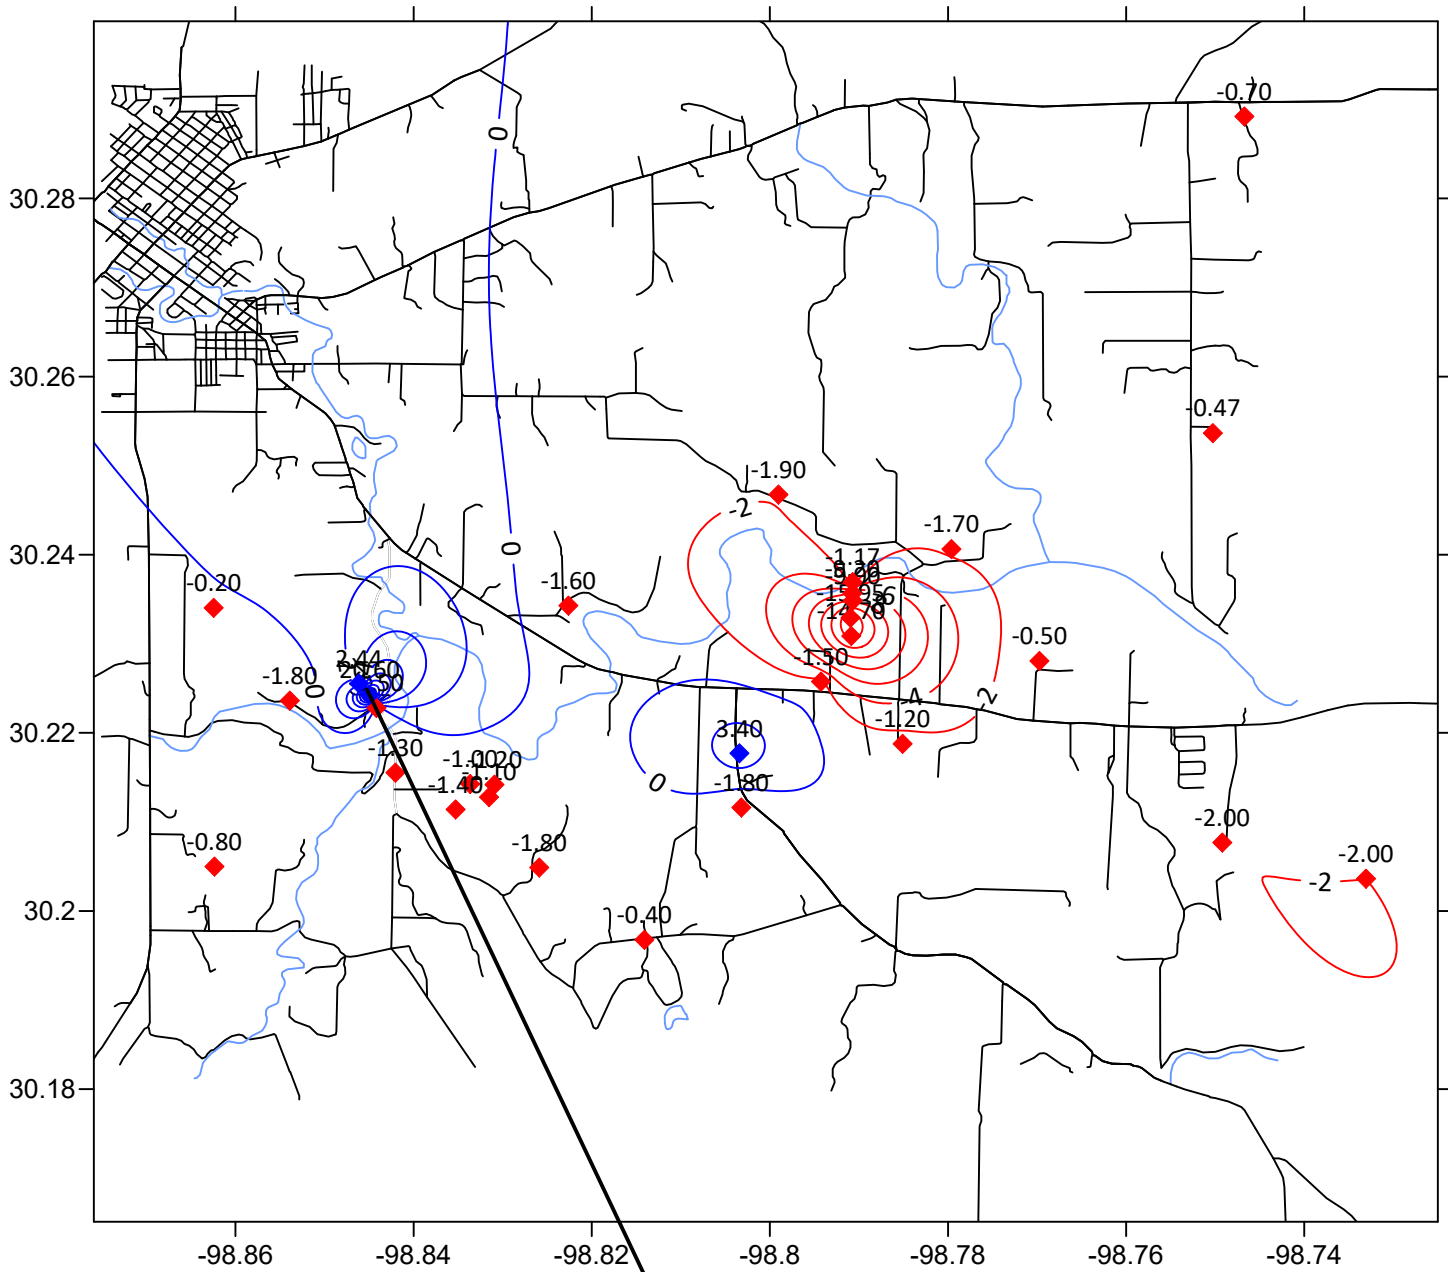

Ellenburger Water Levels Differences In Feet Between April 5, 2018 & May 2, 2018

- ◆ Gains
- ◆ Losses

April measurement -pumping