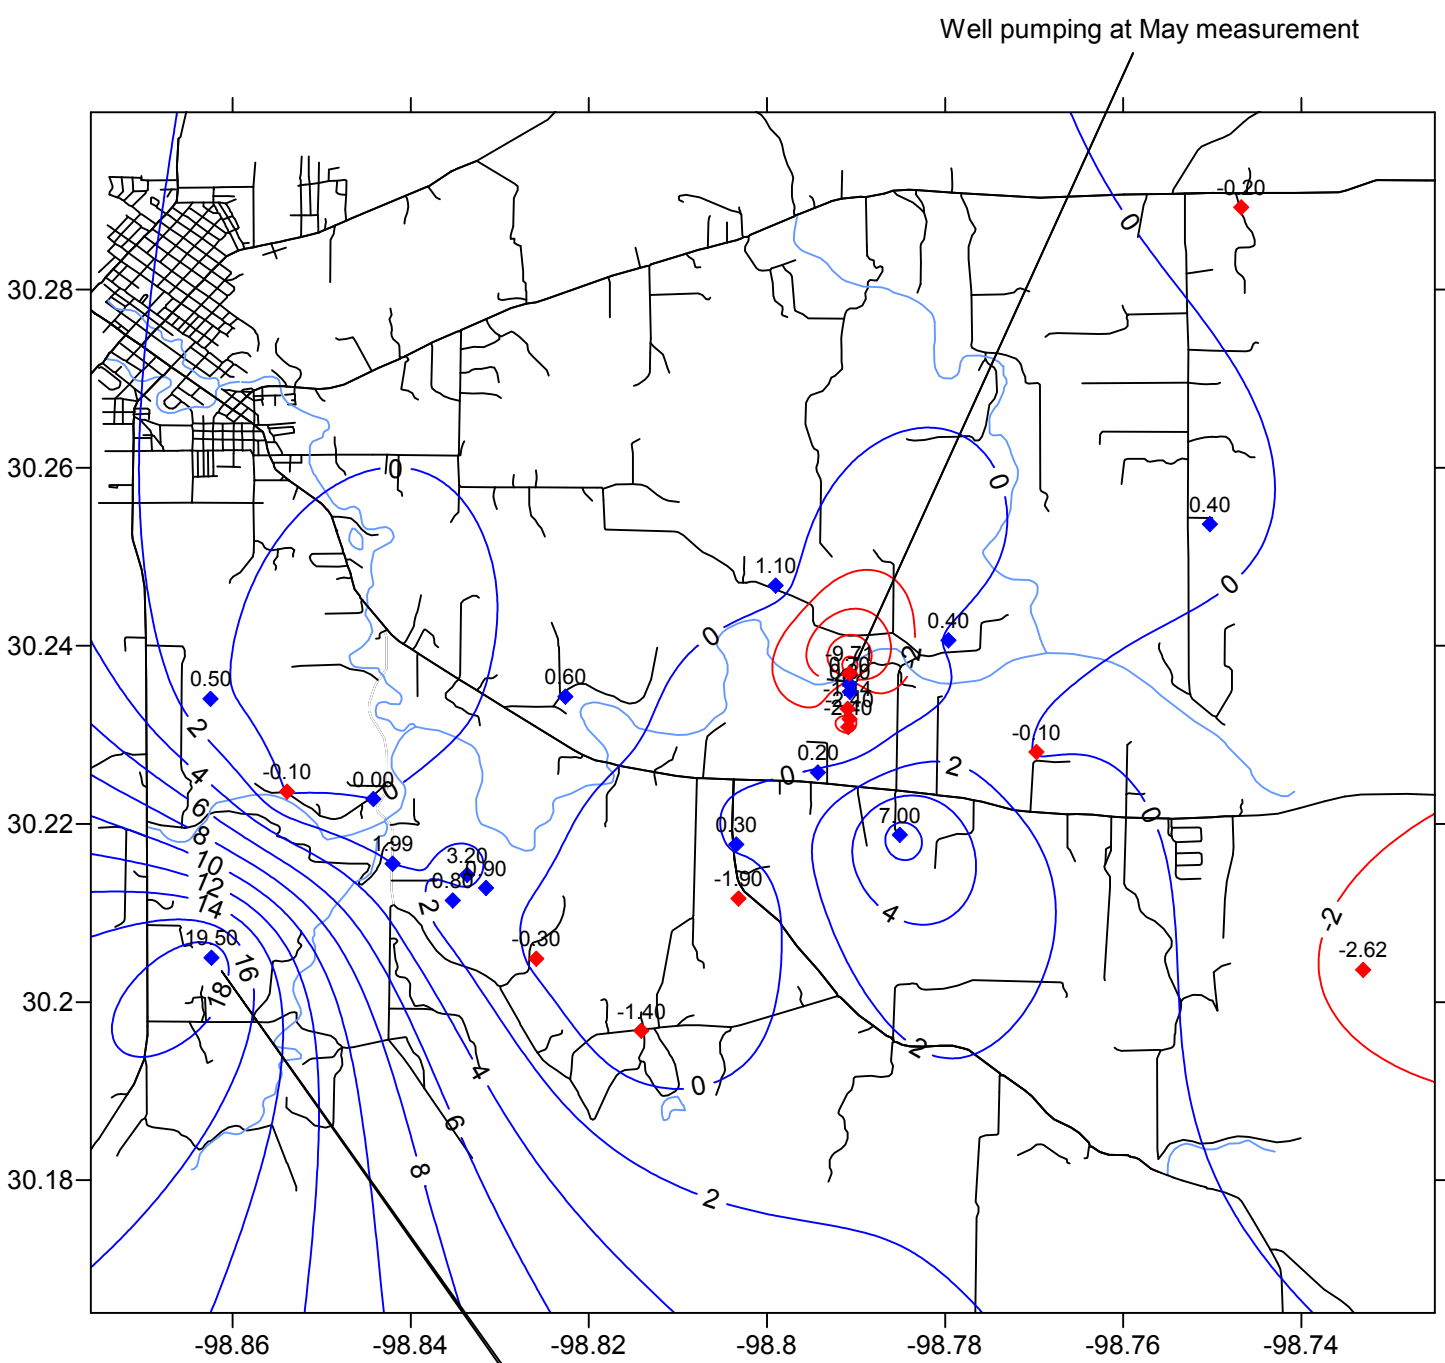

Ellenburger Water Levels Differences In Feet Between April 6, 2015 & May 4, 2015

Well pumping at April measurement

- ◆ Gains
- ◆ Losses