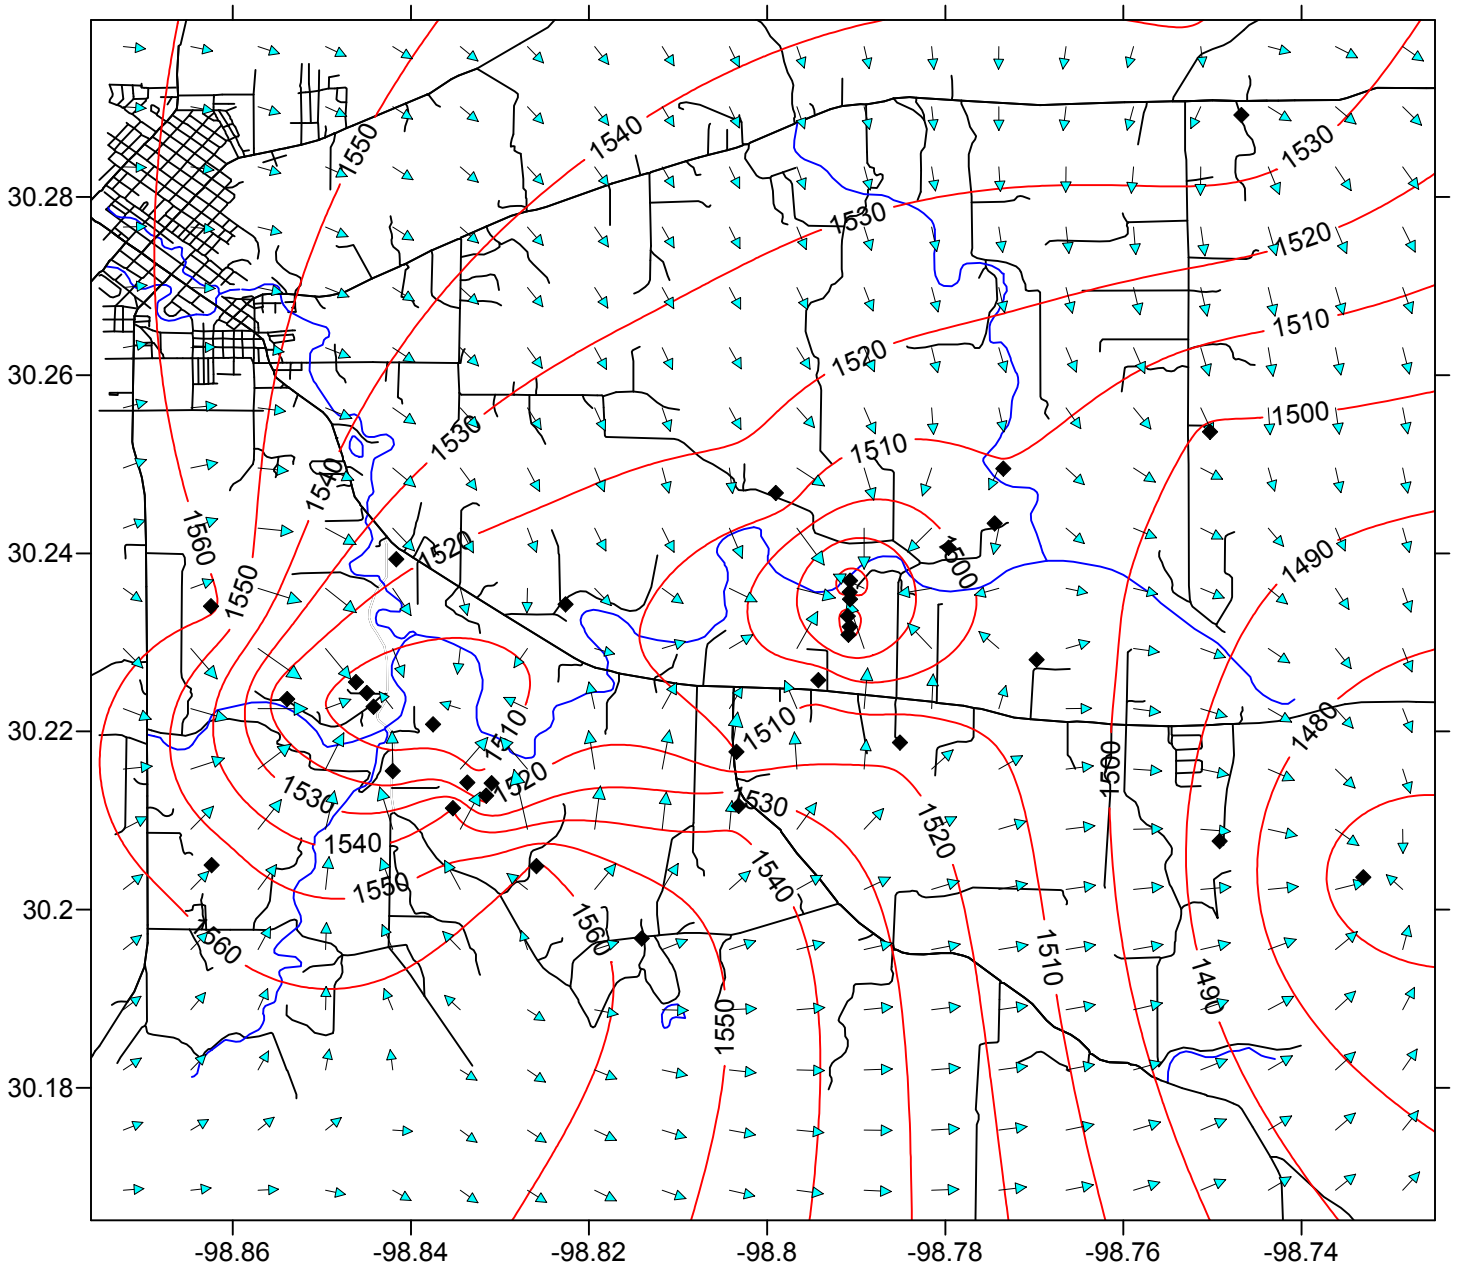

Ellenburger Water Levels
Feet Above Sea Level
May 4, 2015

◆ Monitor Well Location