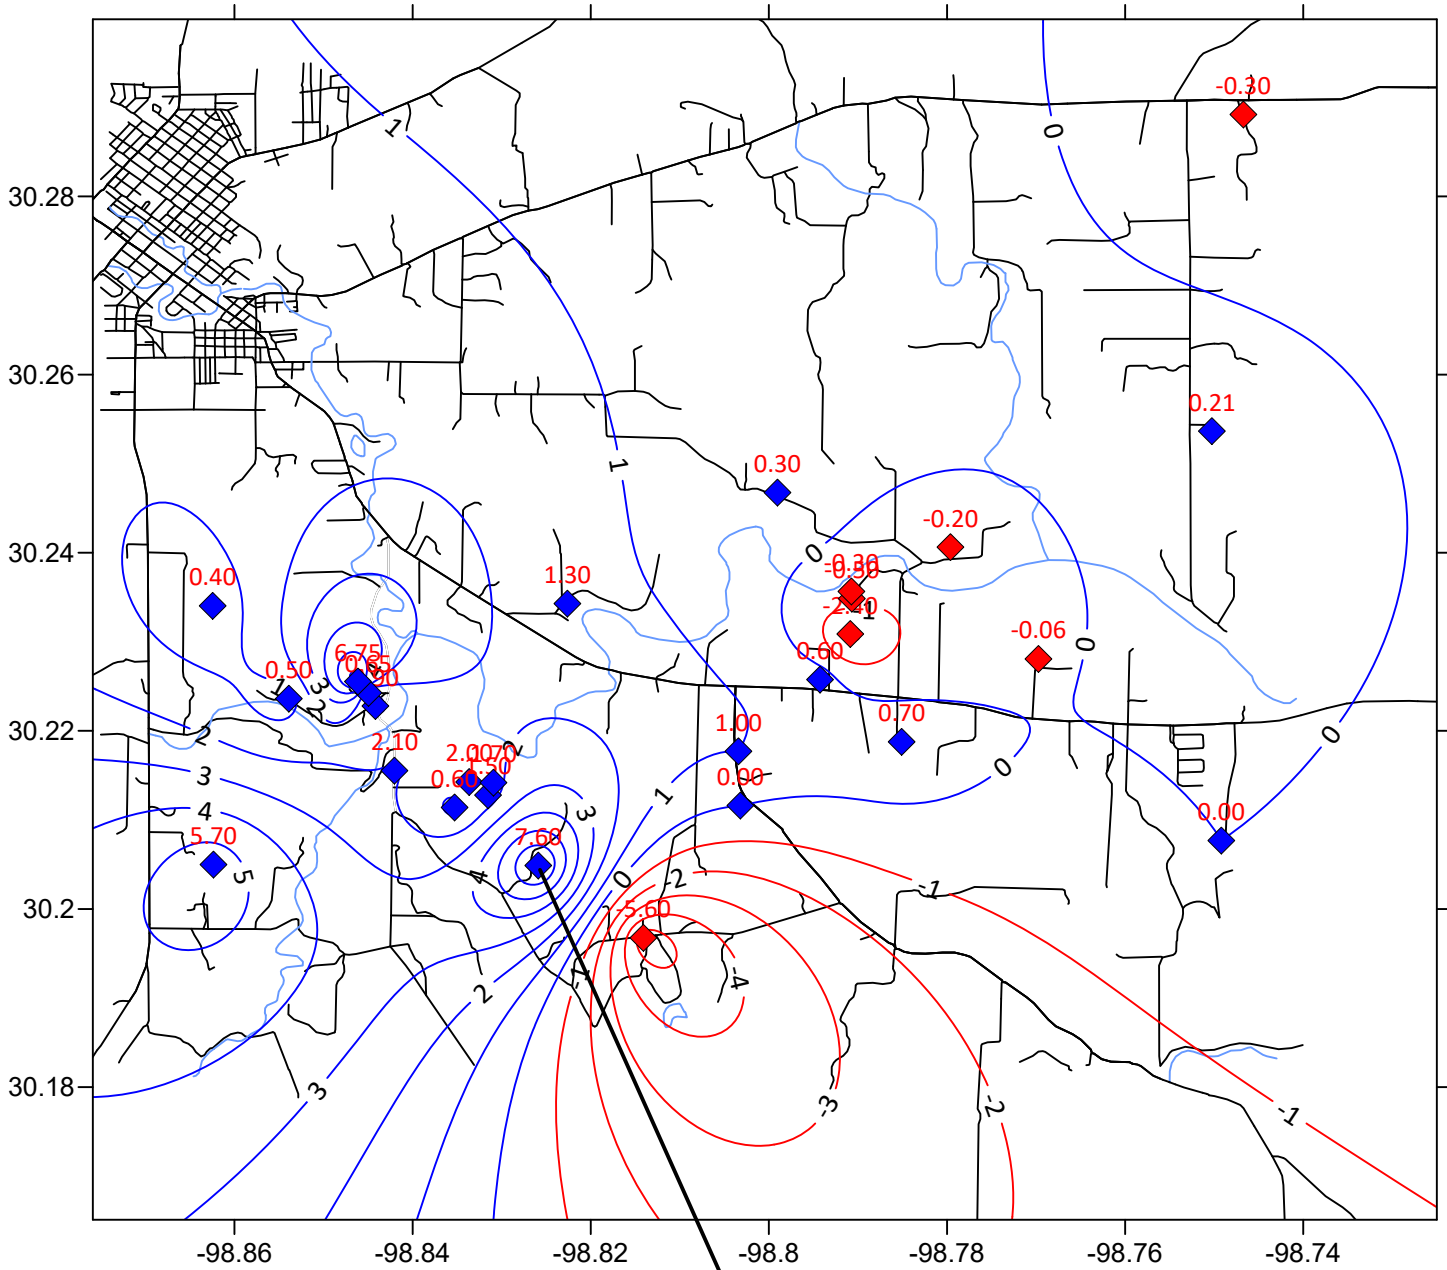

# Ellenburger Water Levels Differences In Feet Between February 6, 2019 & March 7, 2019

February measurement -pumping

- ◆ Gains
- ◆ Losses