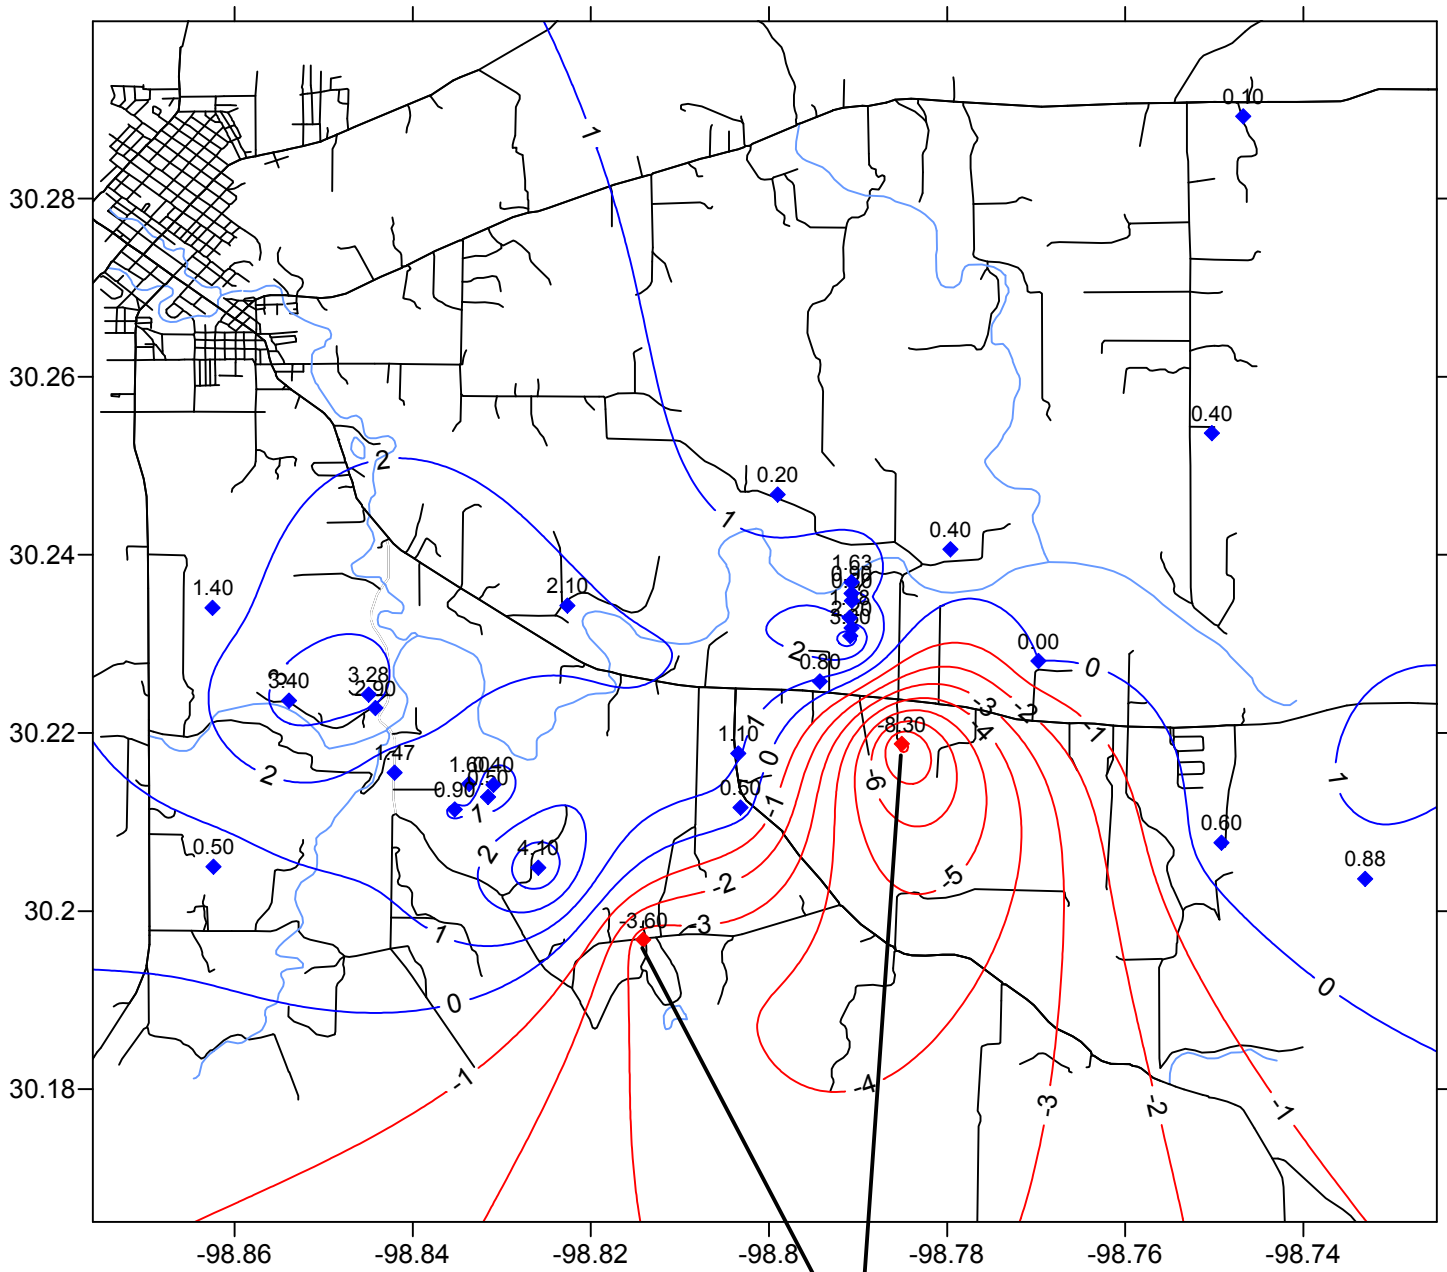

# Ellenburger Water Levels Differences In Feet Between February 9, 2015 & March 12, 2015

Well pumping at March measurement

- ◆ Gains
- ◆ Losses