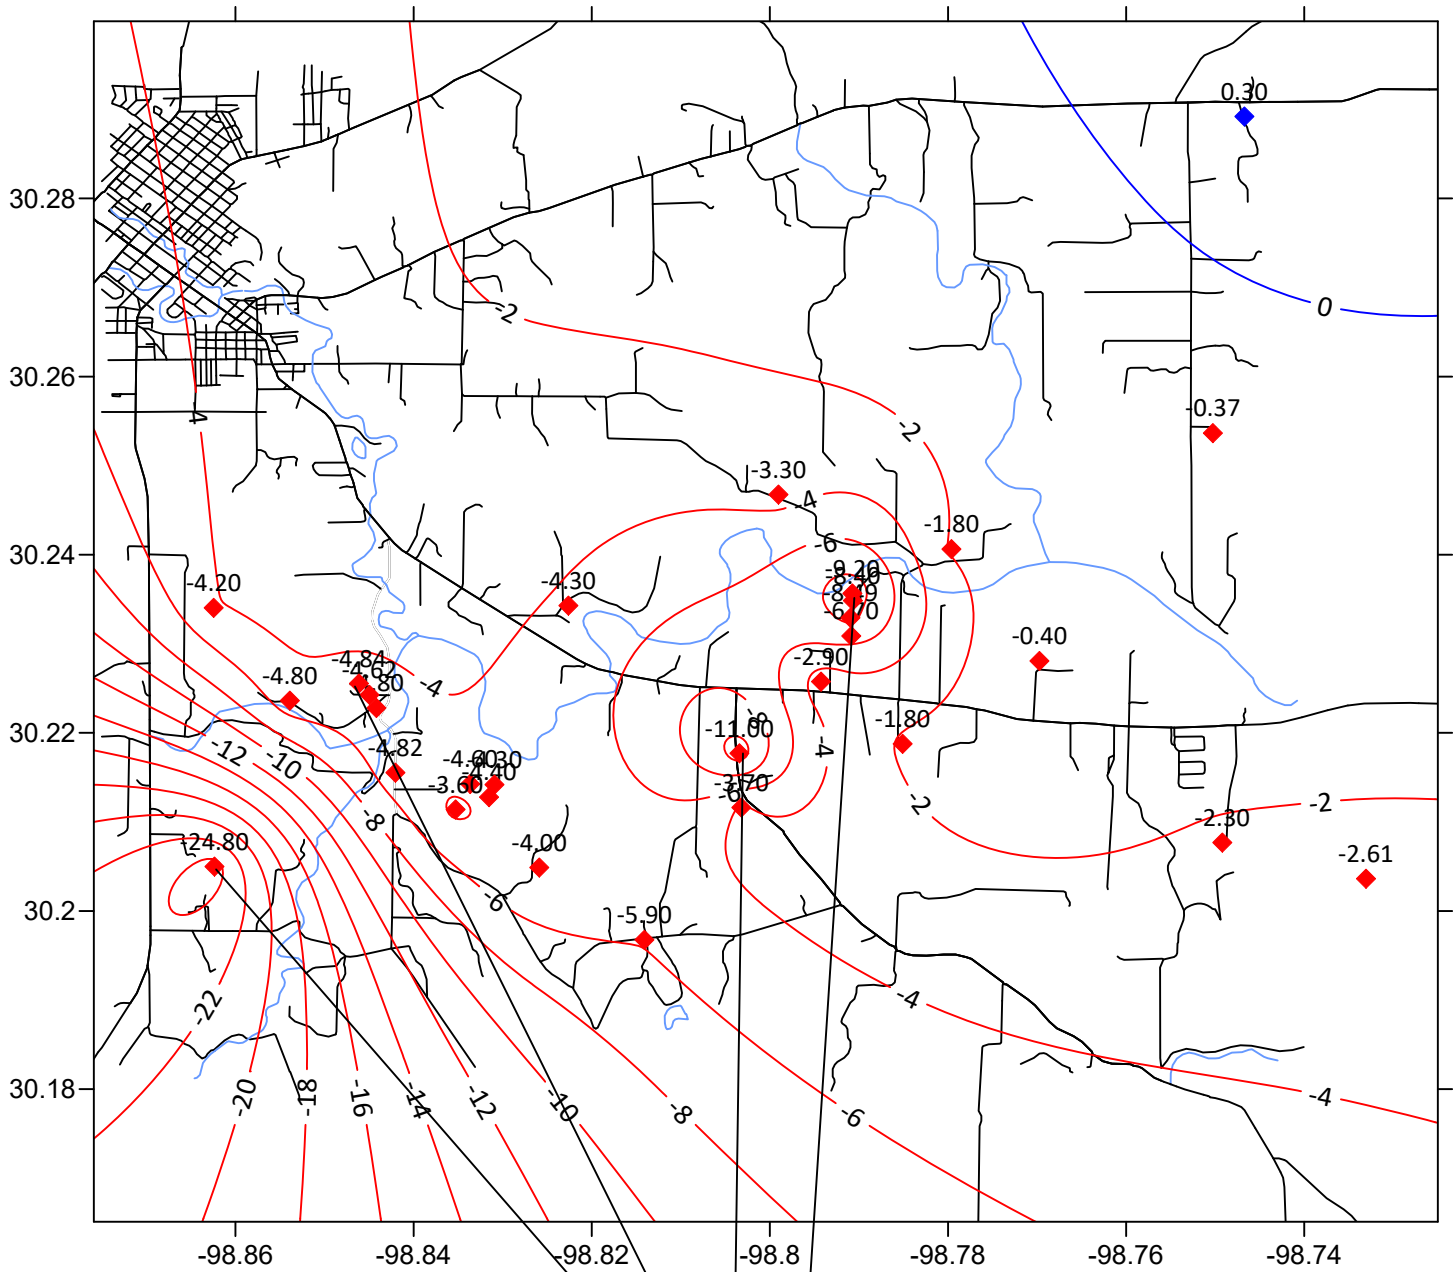

Ellenburger Water Levels Differences In Feet Between May 2, 2018 & June 7, 2018

- ◆ Gains
- ◆ Losses

June measurement -pumping