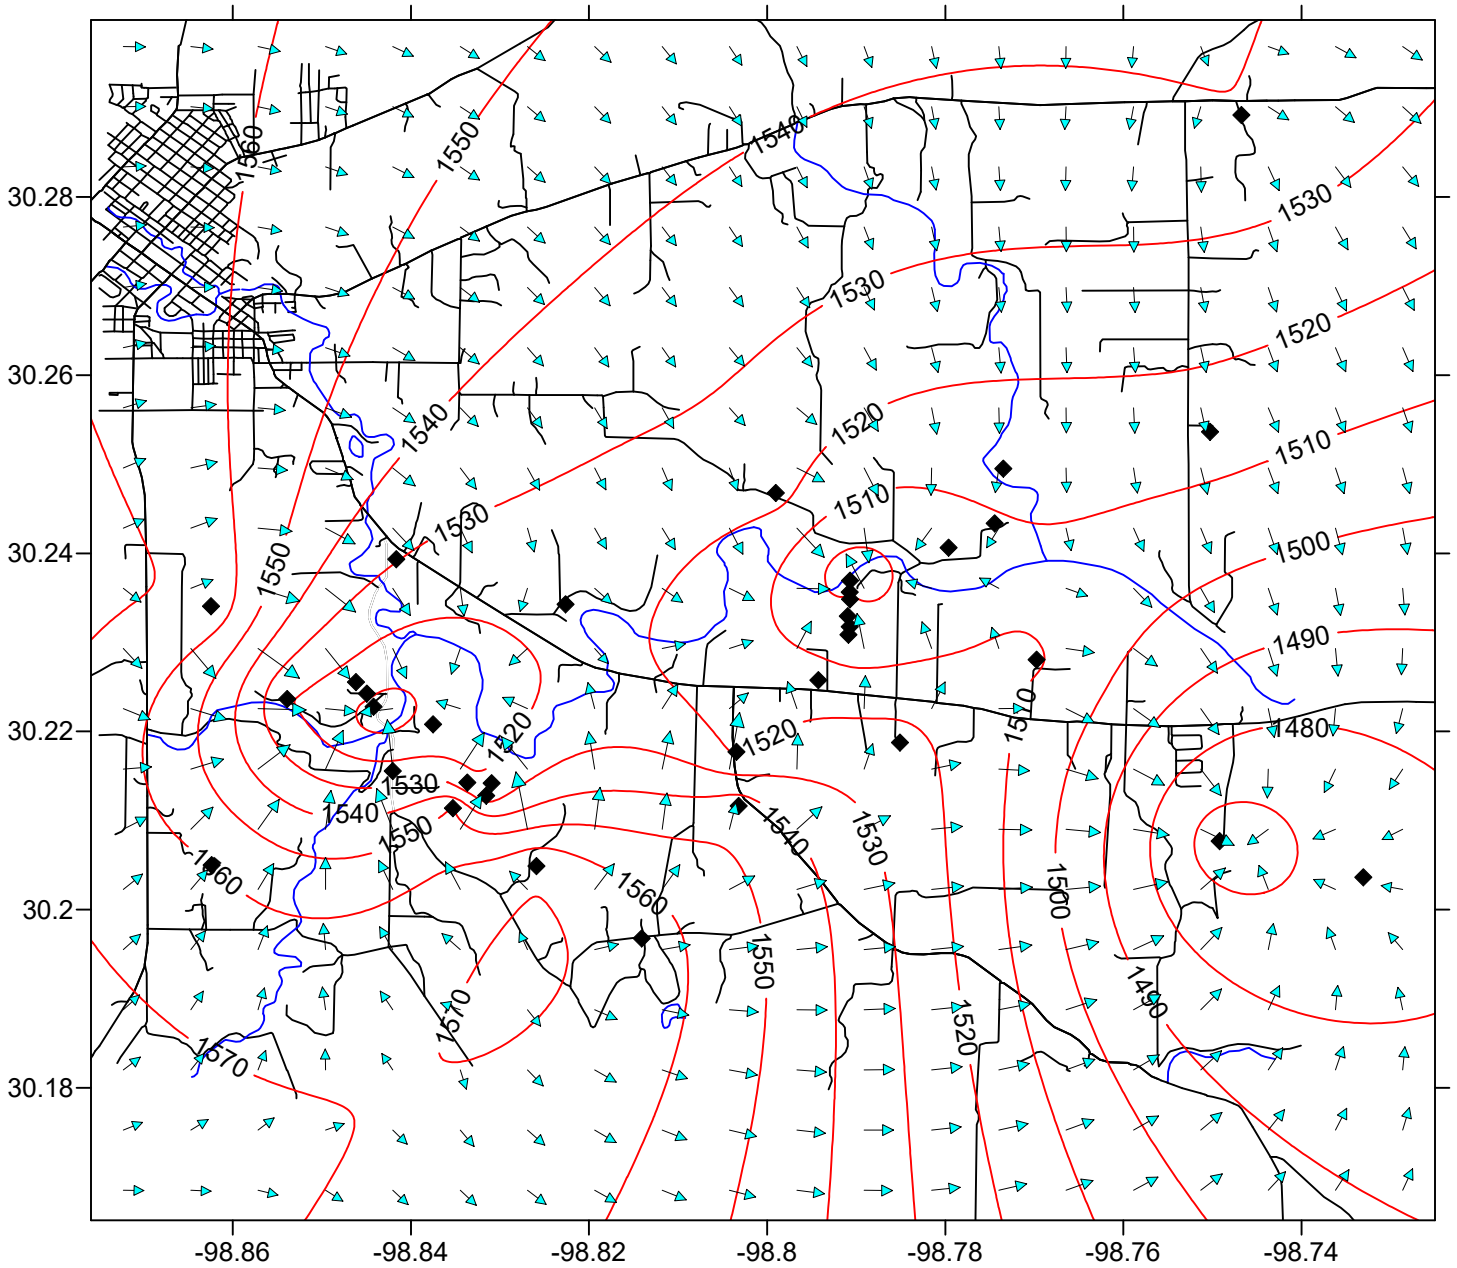

Ellenburger Water Levels  
Feet Above Sea Level  
June 7, 2016

◆ Monitor Well Location