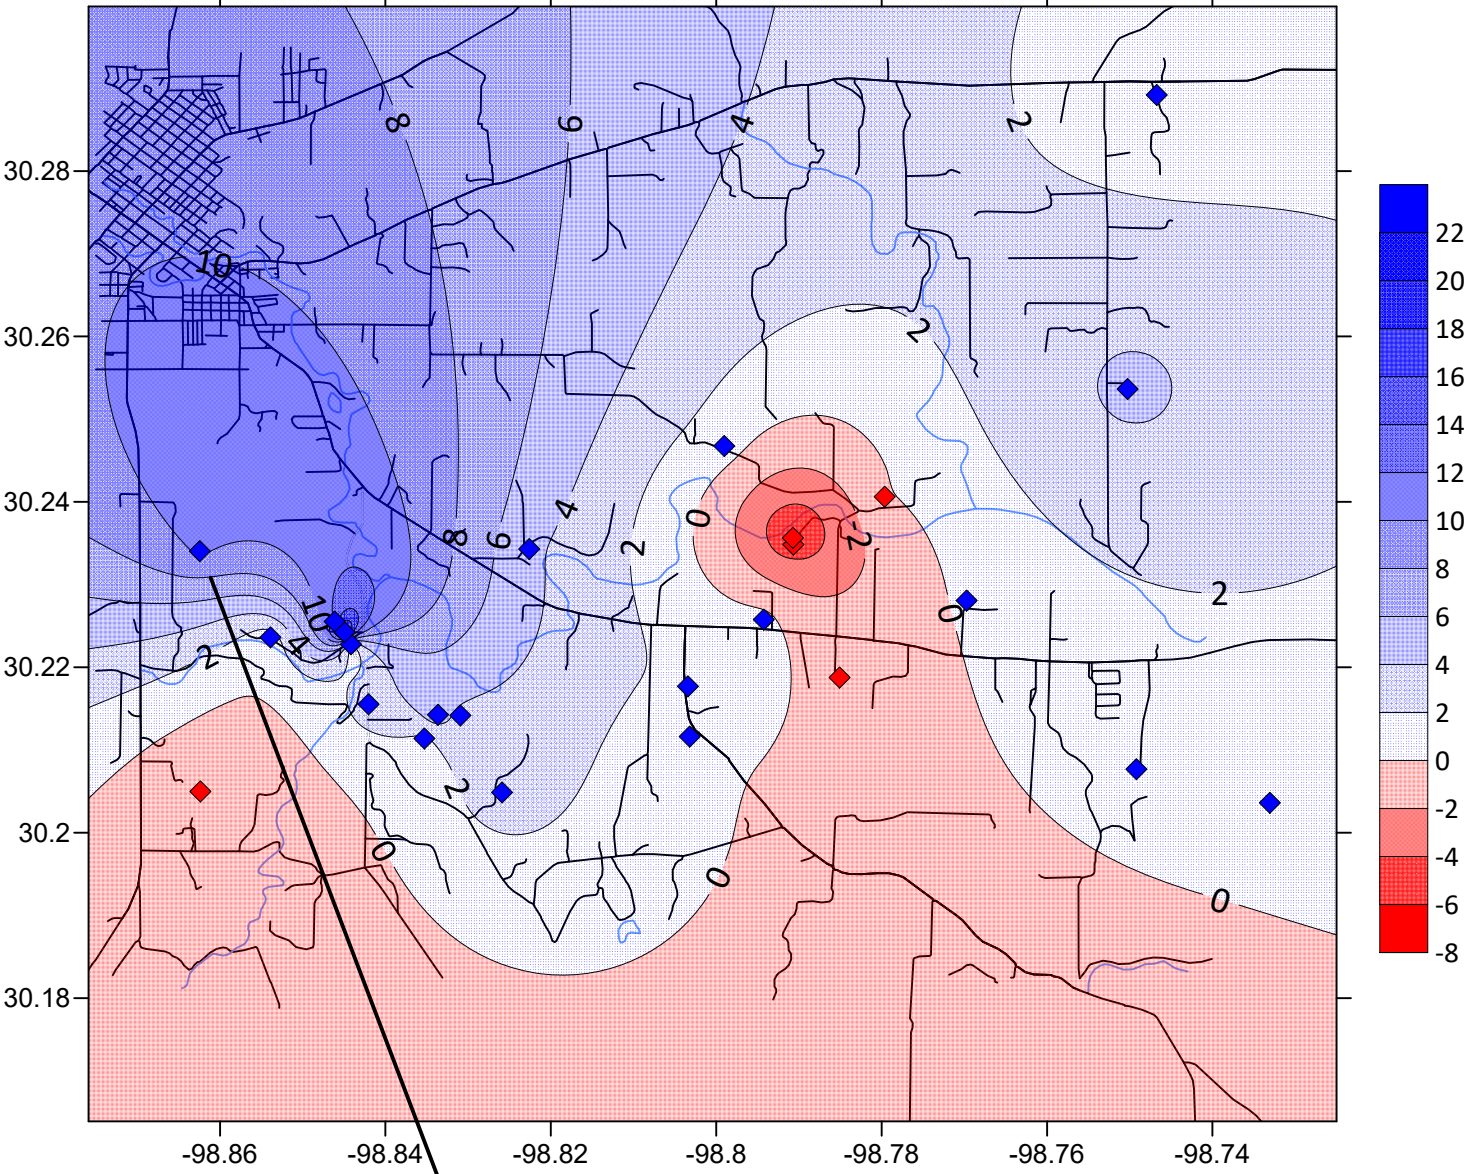

Ellenburger Water Levels Differences In Feet Between May 9, 2019 & June 5, 2019

May measurement -pumping

- ◆ Gains
- ◆ Losses