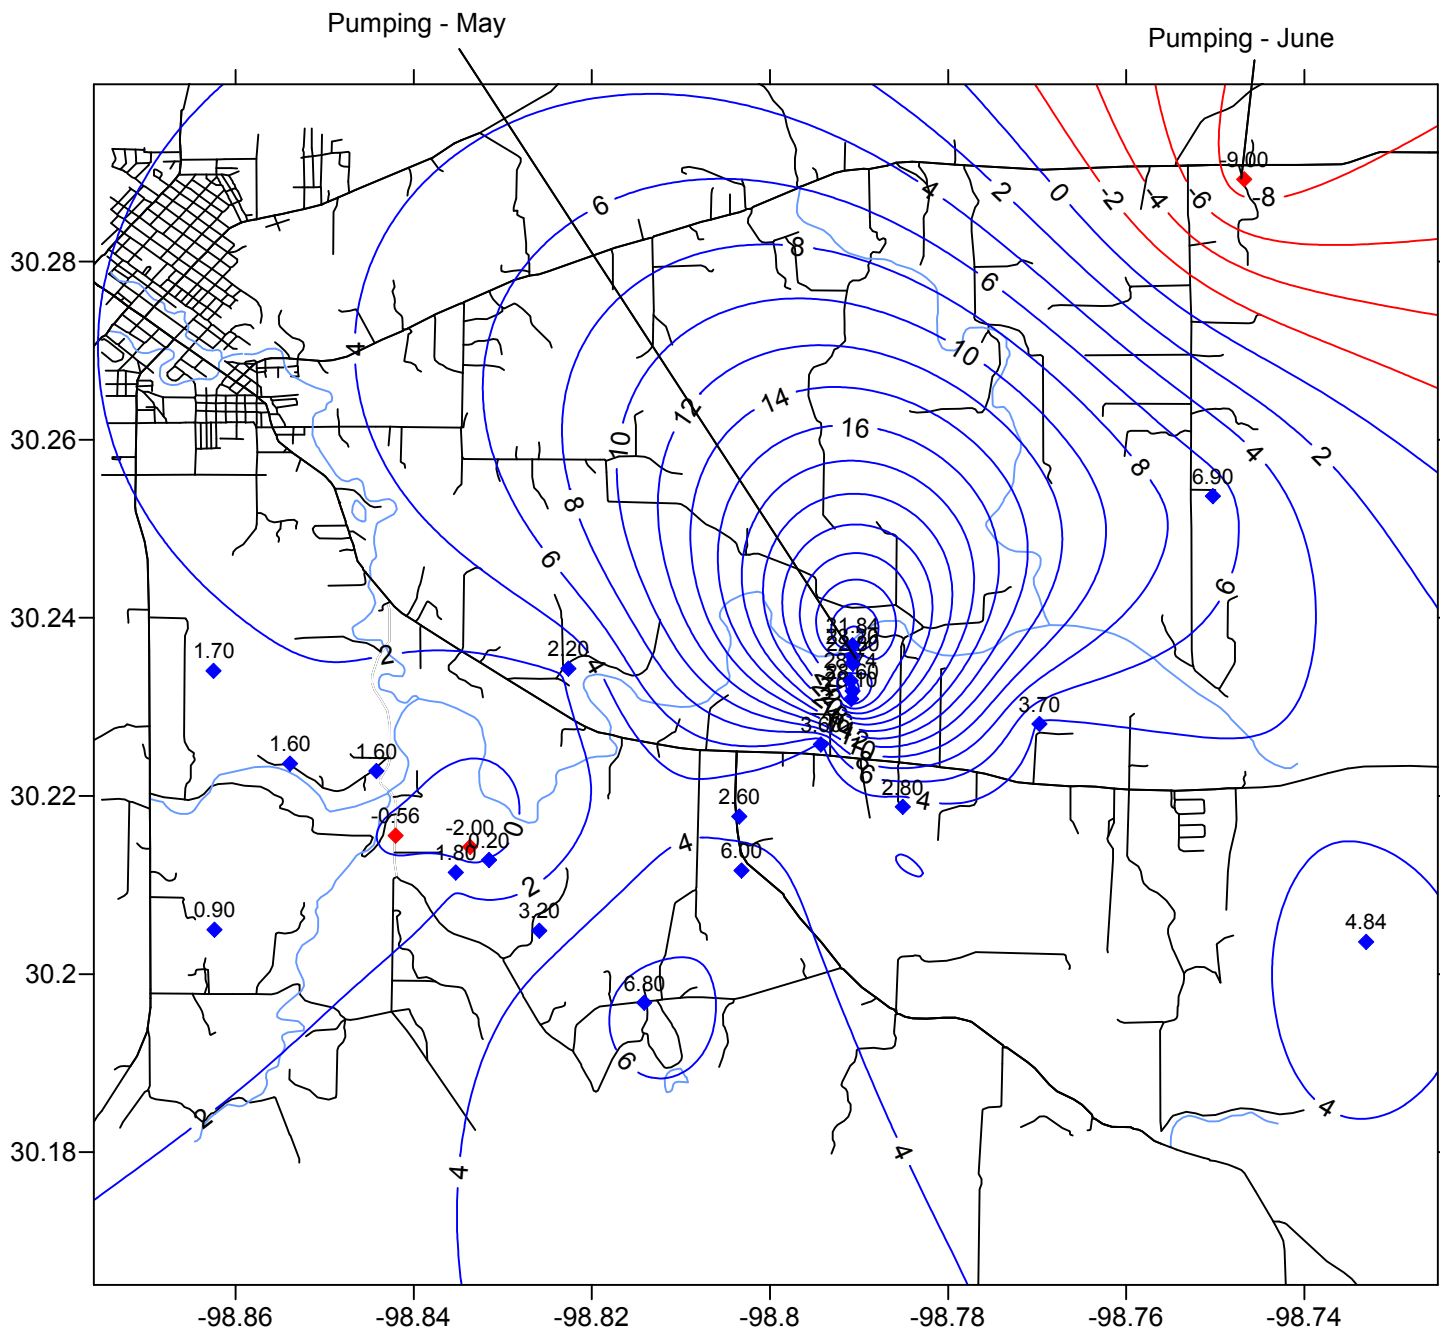

Ellenburger Water Levels Differences In Feet Between May 4, 2015 & June 2, 2015

- ◆ Gains
- ◆ Losses