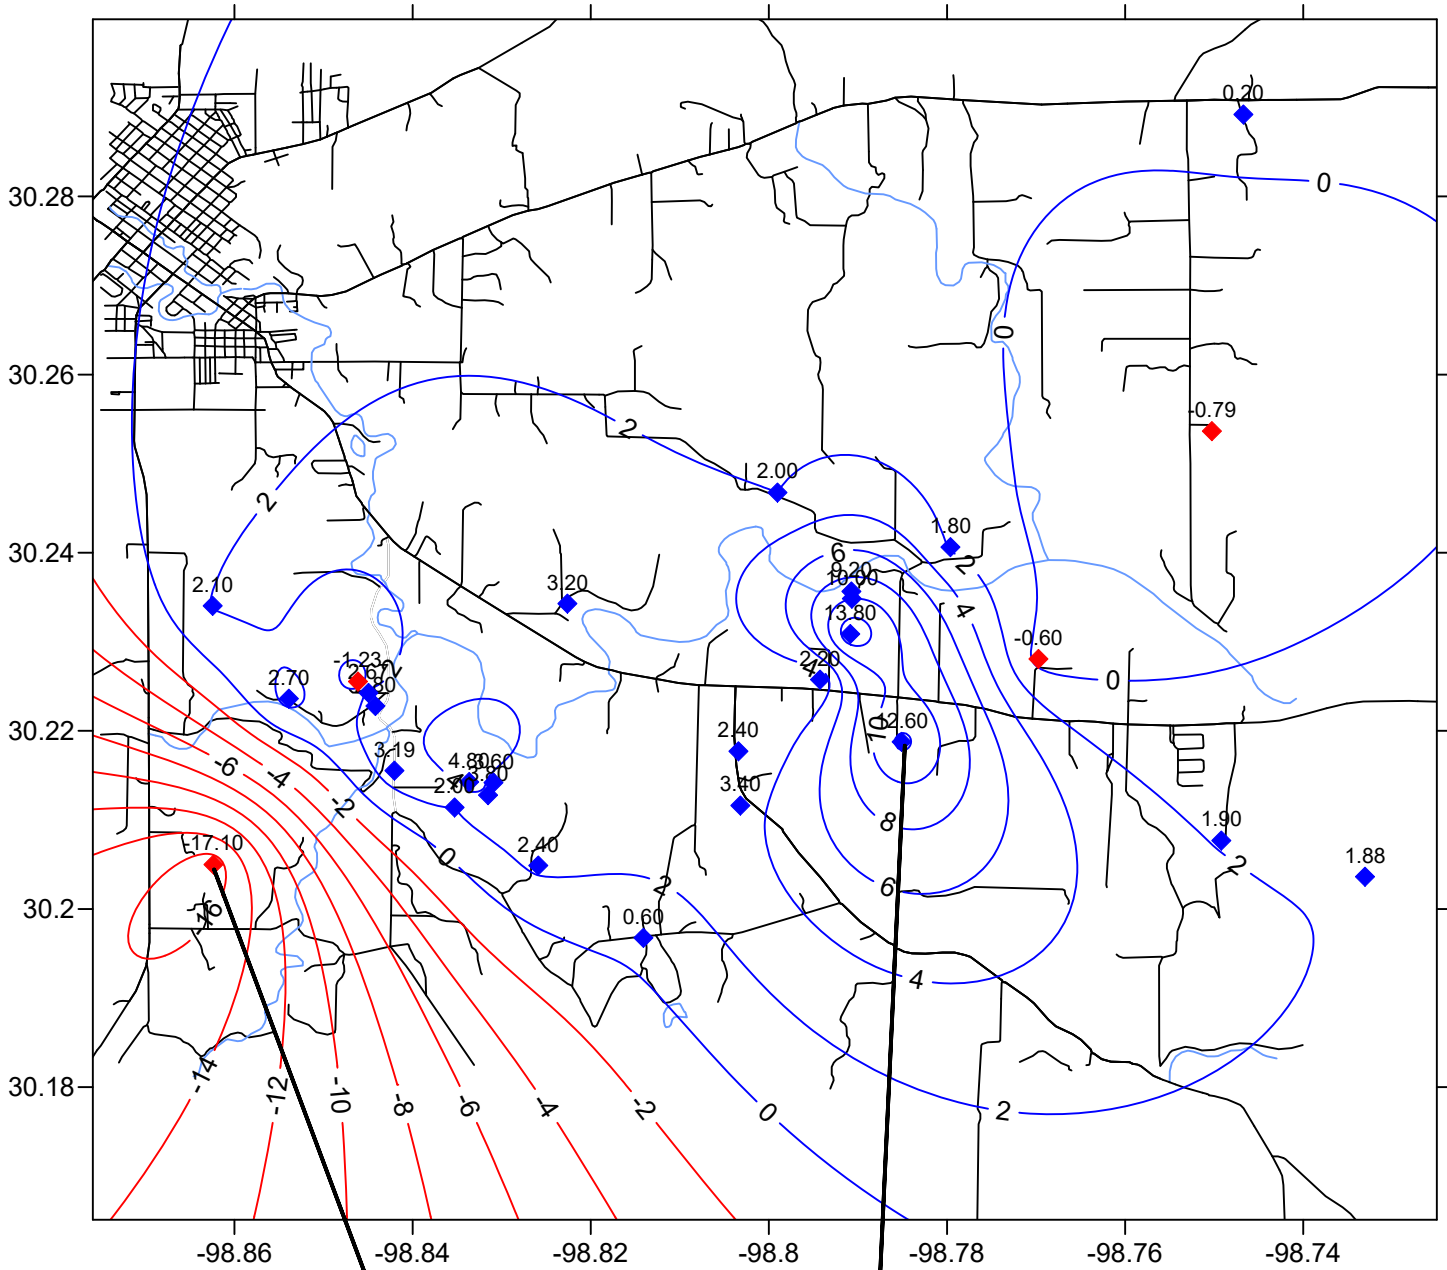

# Ellenburger Water Levels Differences In Feet Between November 9, 2017 & January 9, 2018

- ◆ Gains
- ◆ Losses

November measurement - pumping  
January measurement - pumping