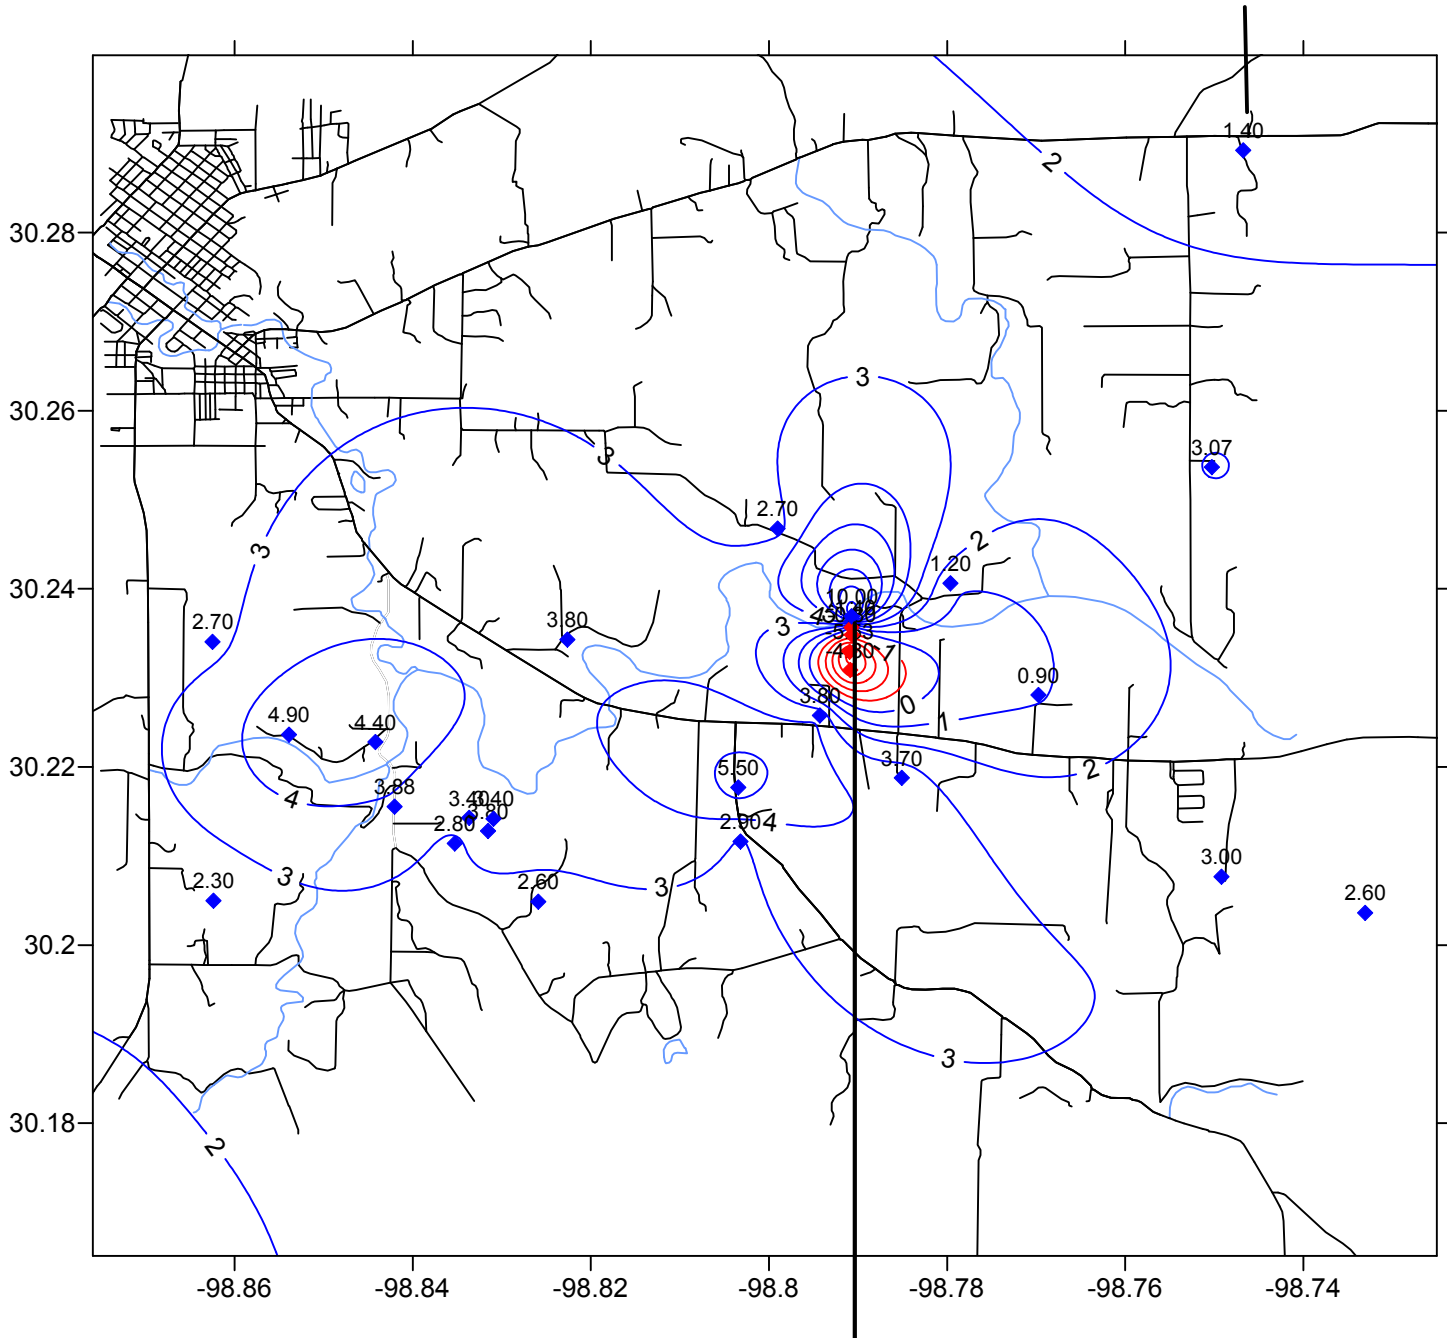

Ellenburger Water Levels Differences In Feet Between December 4, 2015 & January 7, 2016

December Measurement - pumping
January Measurement - turned off

- ◆ Gains
- ◆ Losses