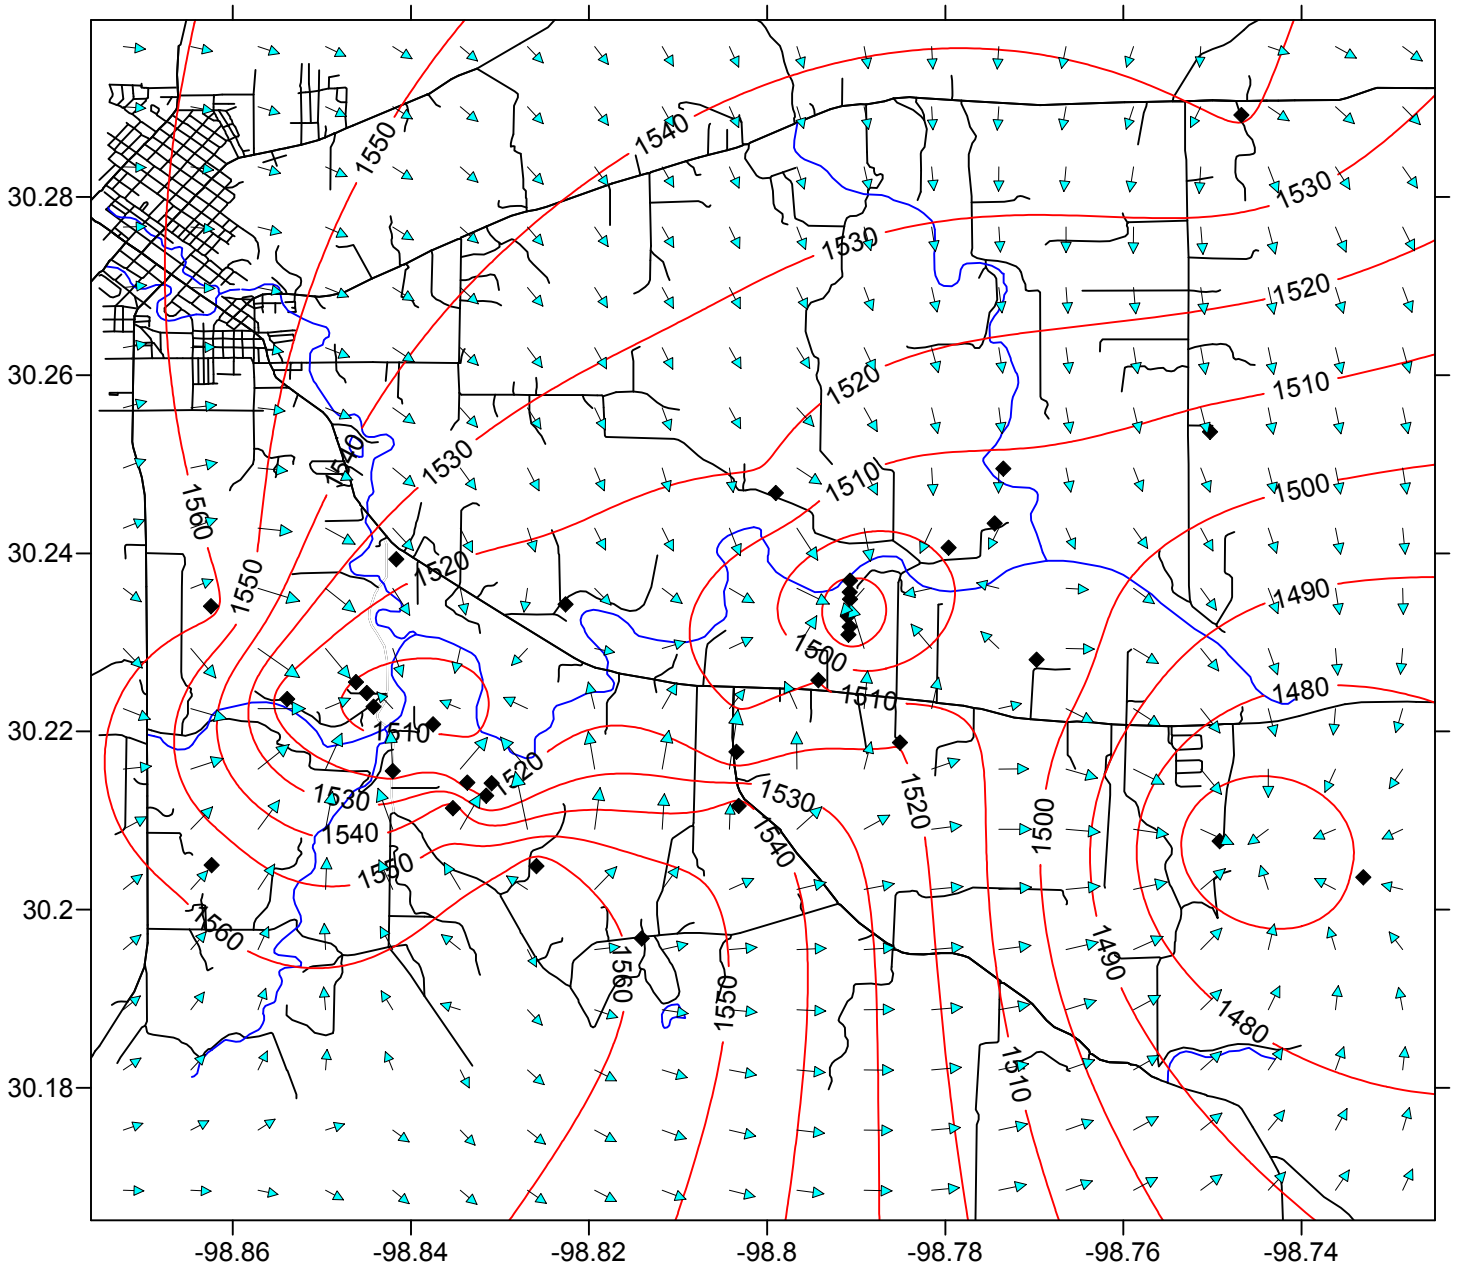

Ellenburger Water Levels
Feet Above Sea Level
January 7, 2016

◆ Monitor Well Location