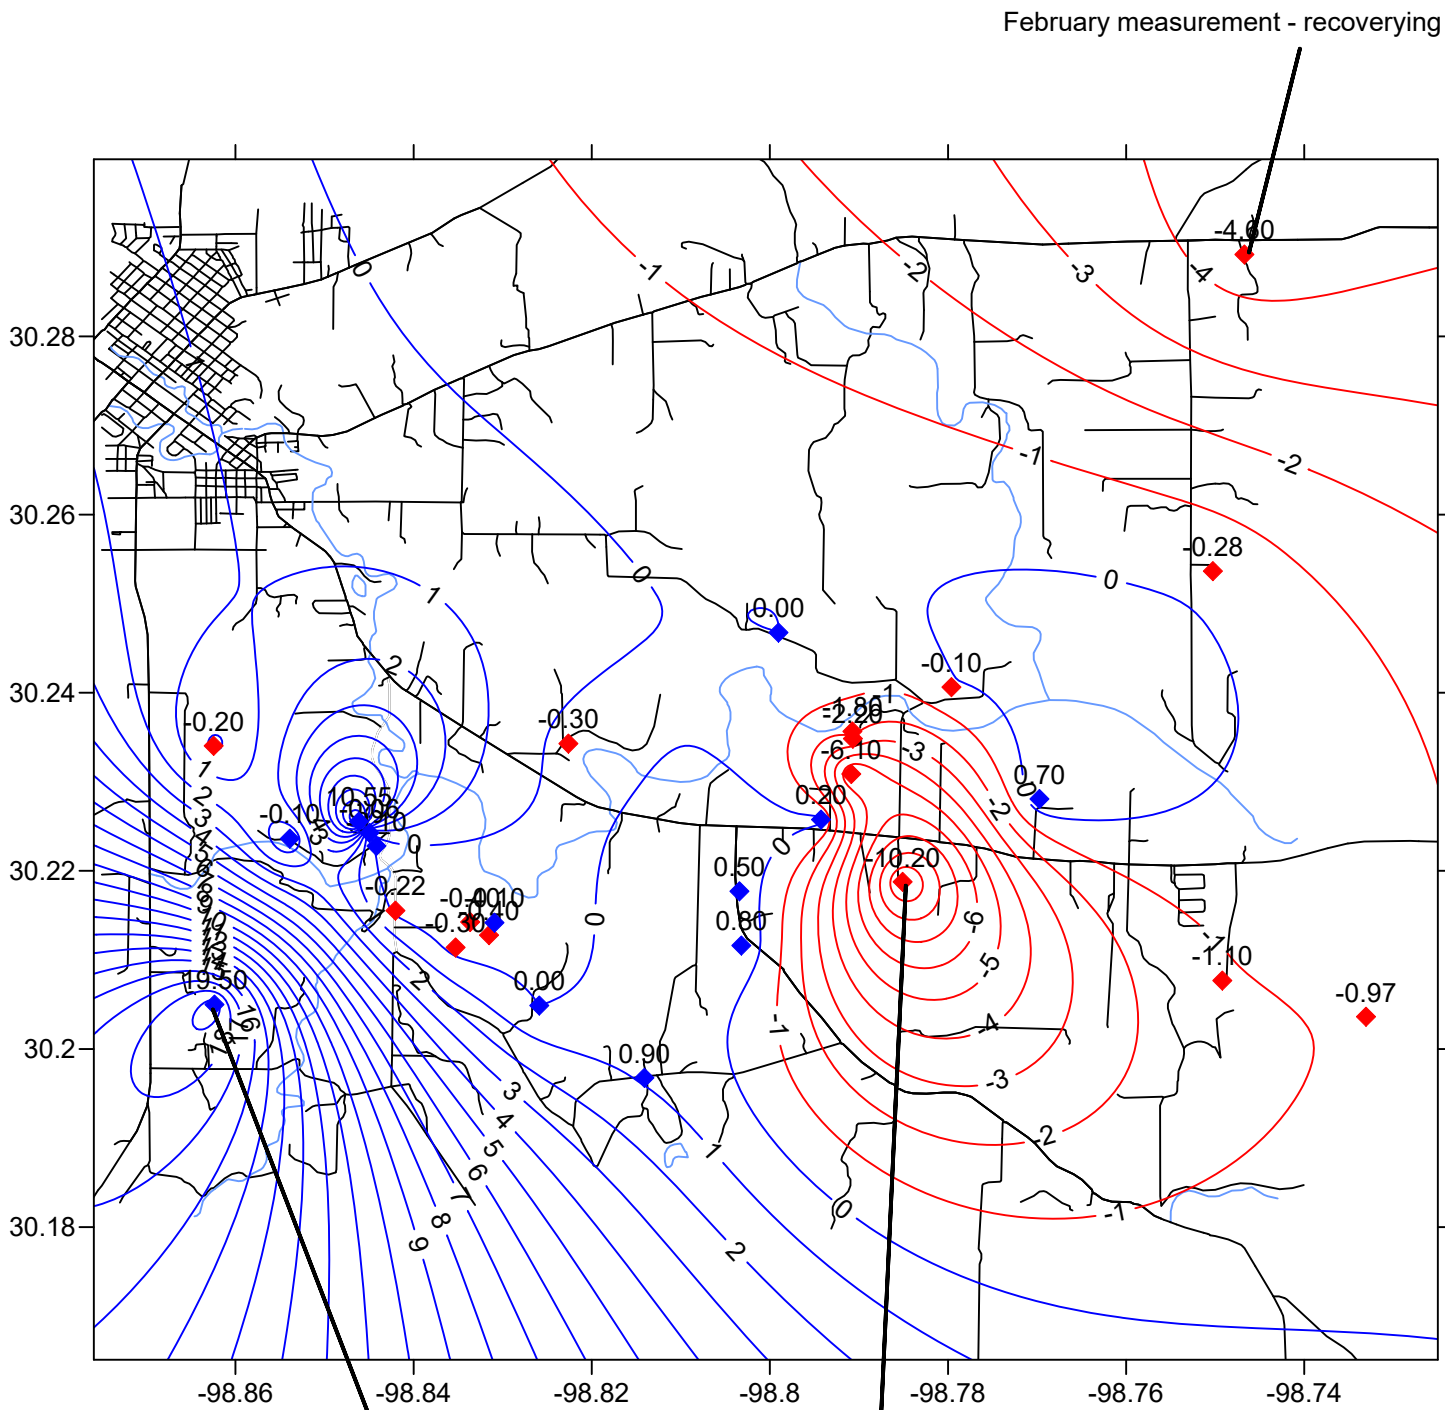

Ellenburger Water Levels Differences In Feet Between January 9, 2018 & February 8, 2018

February measurement - recovering

February measurement - pumping

January measurement - pumping

- ◆ Gains
- ◆ Losses