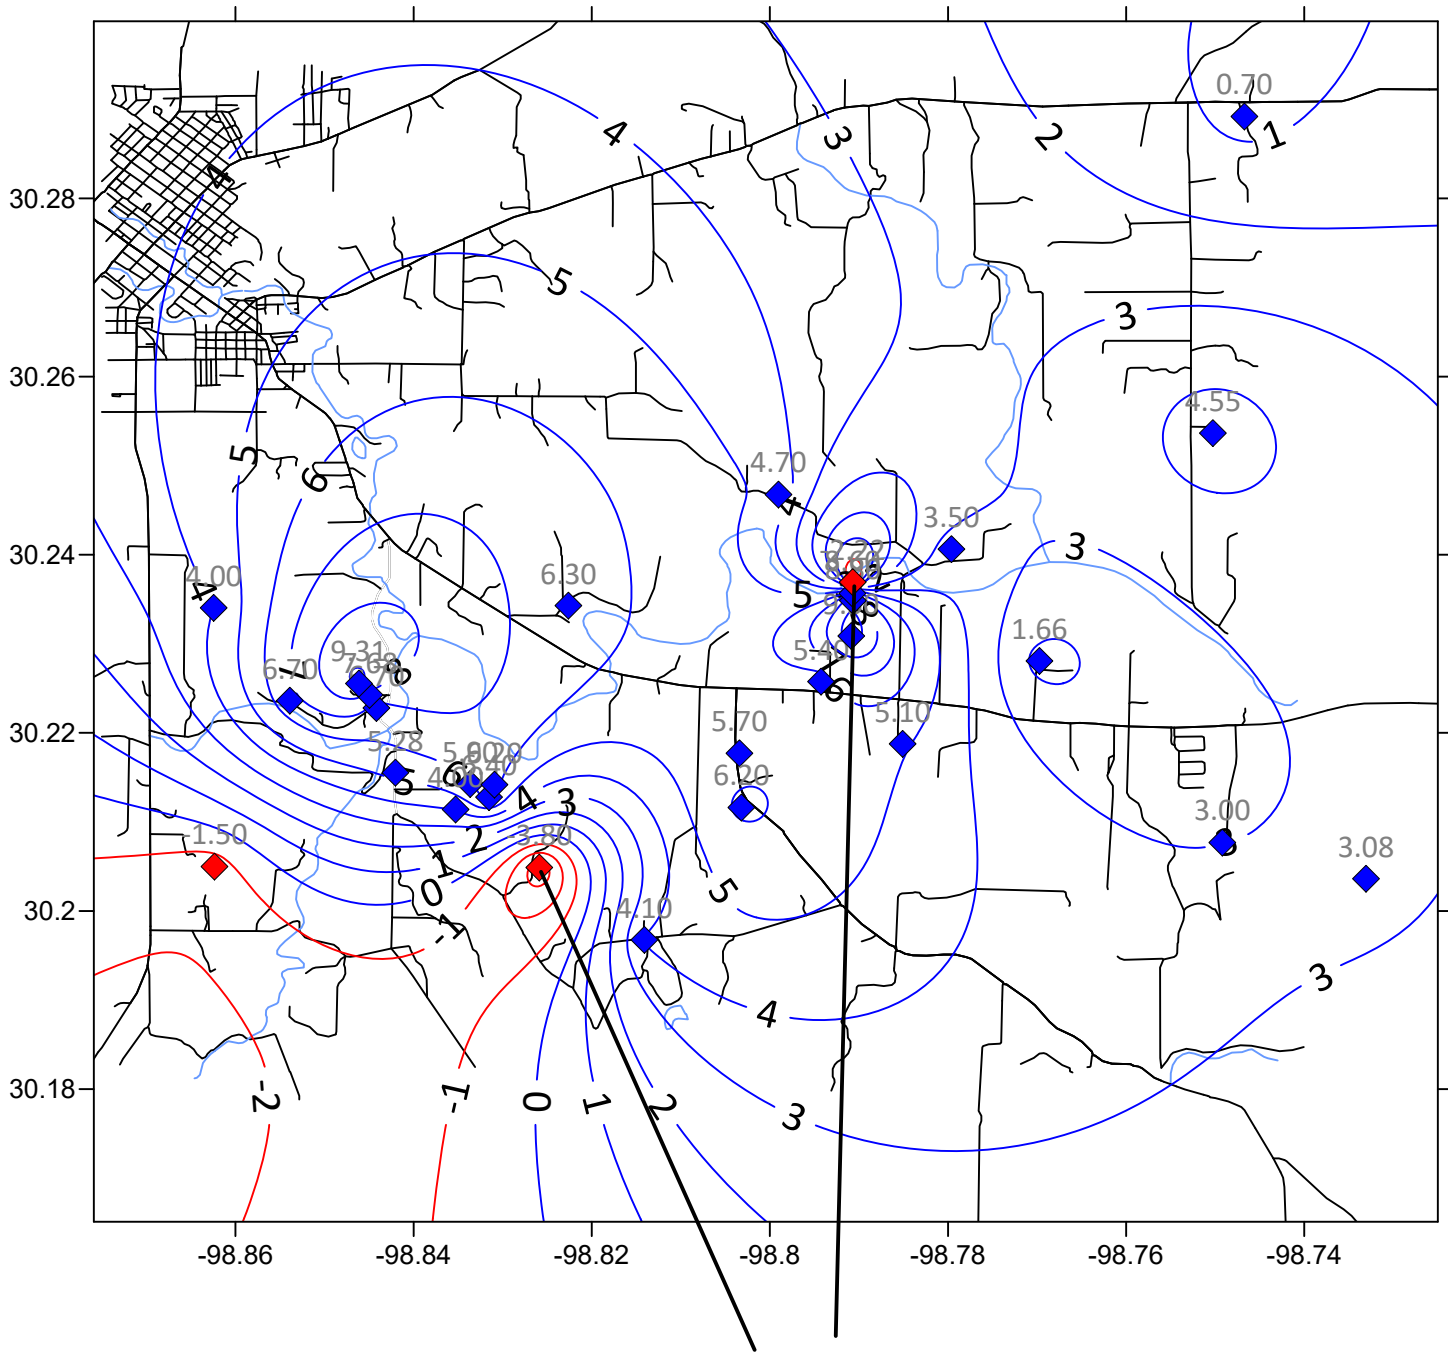

Ellenburger Water Levels Differences In Feet Between December 6, 2018 & February 6, 2019

- ◆ Gains
- ◆ Losses

February measurement - pumping