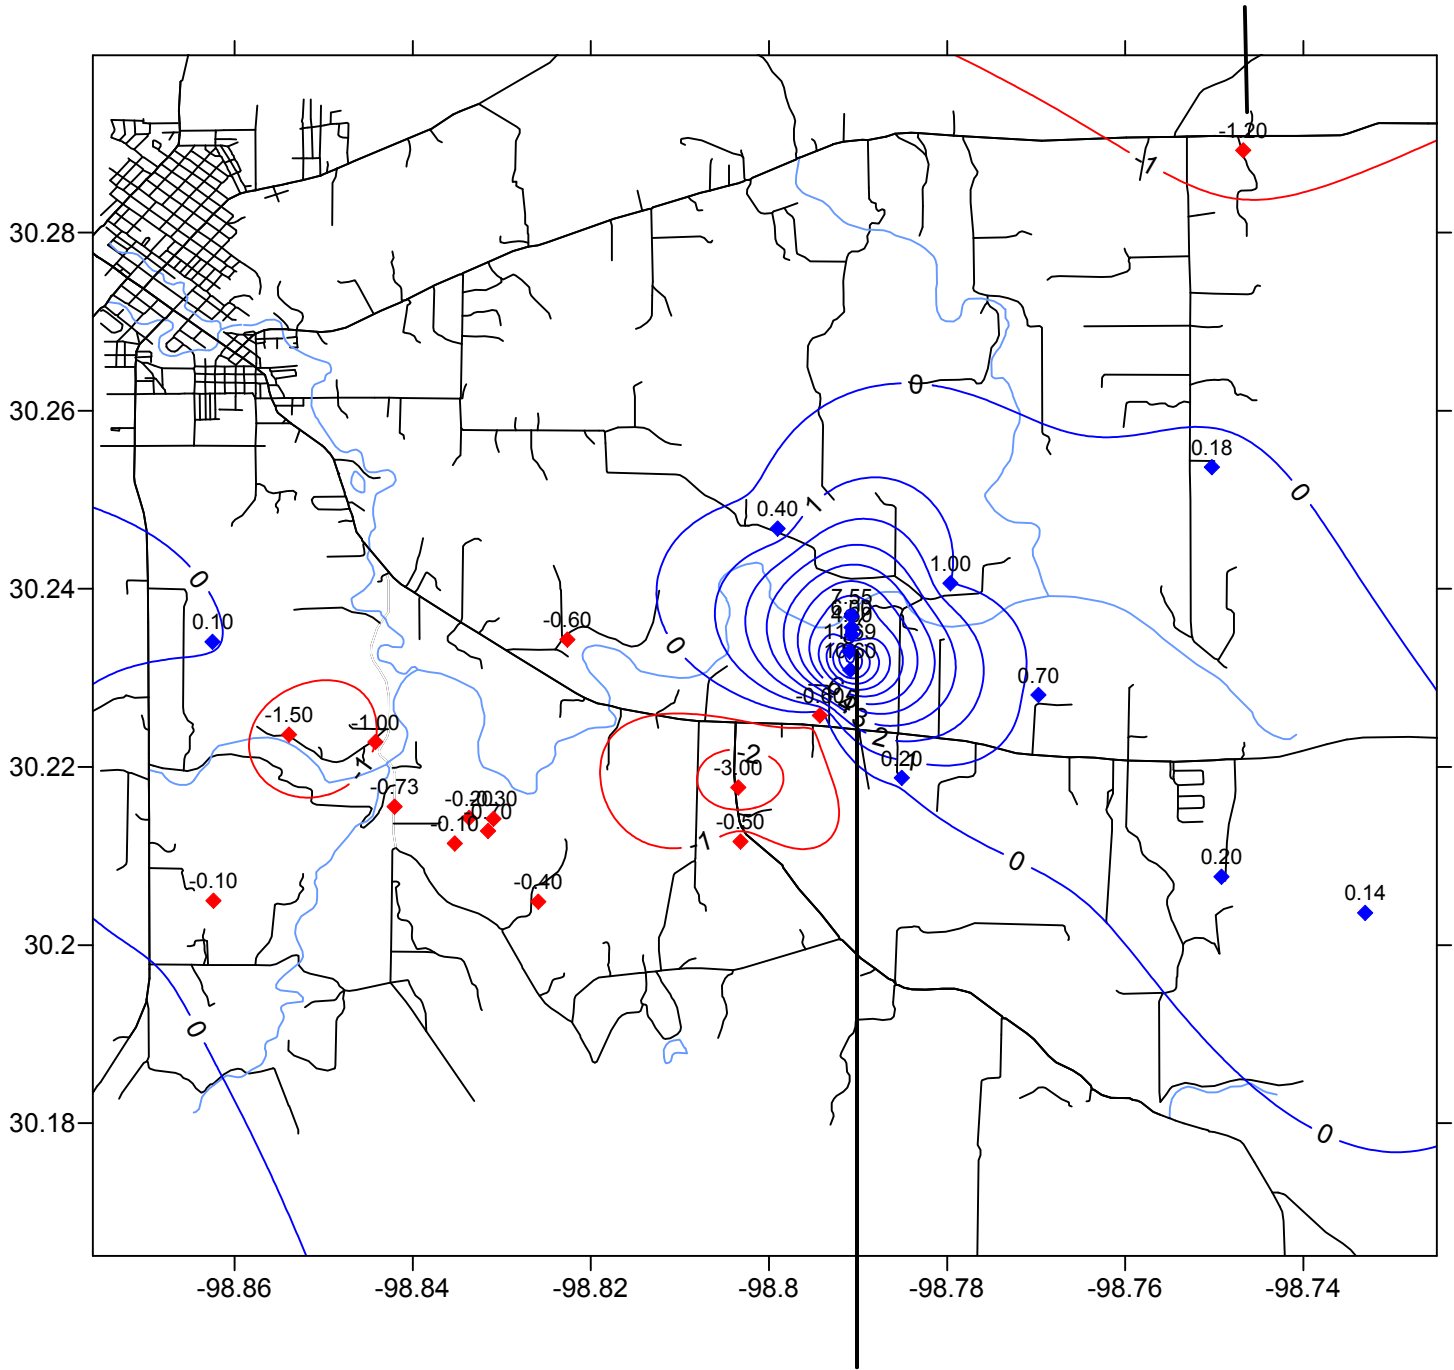

Ellenburger Water Levels Differences In Feet Between January 7, 2016 & February 4, 2016

January Measurement - pumping

- ◆ Gains
- ◆ Losses