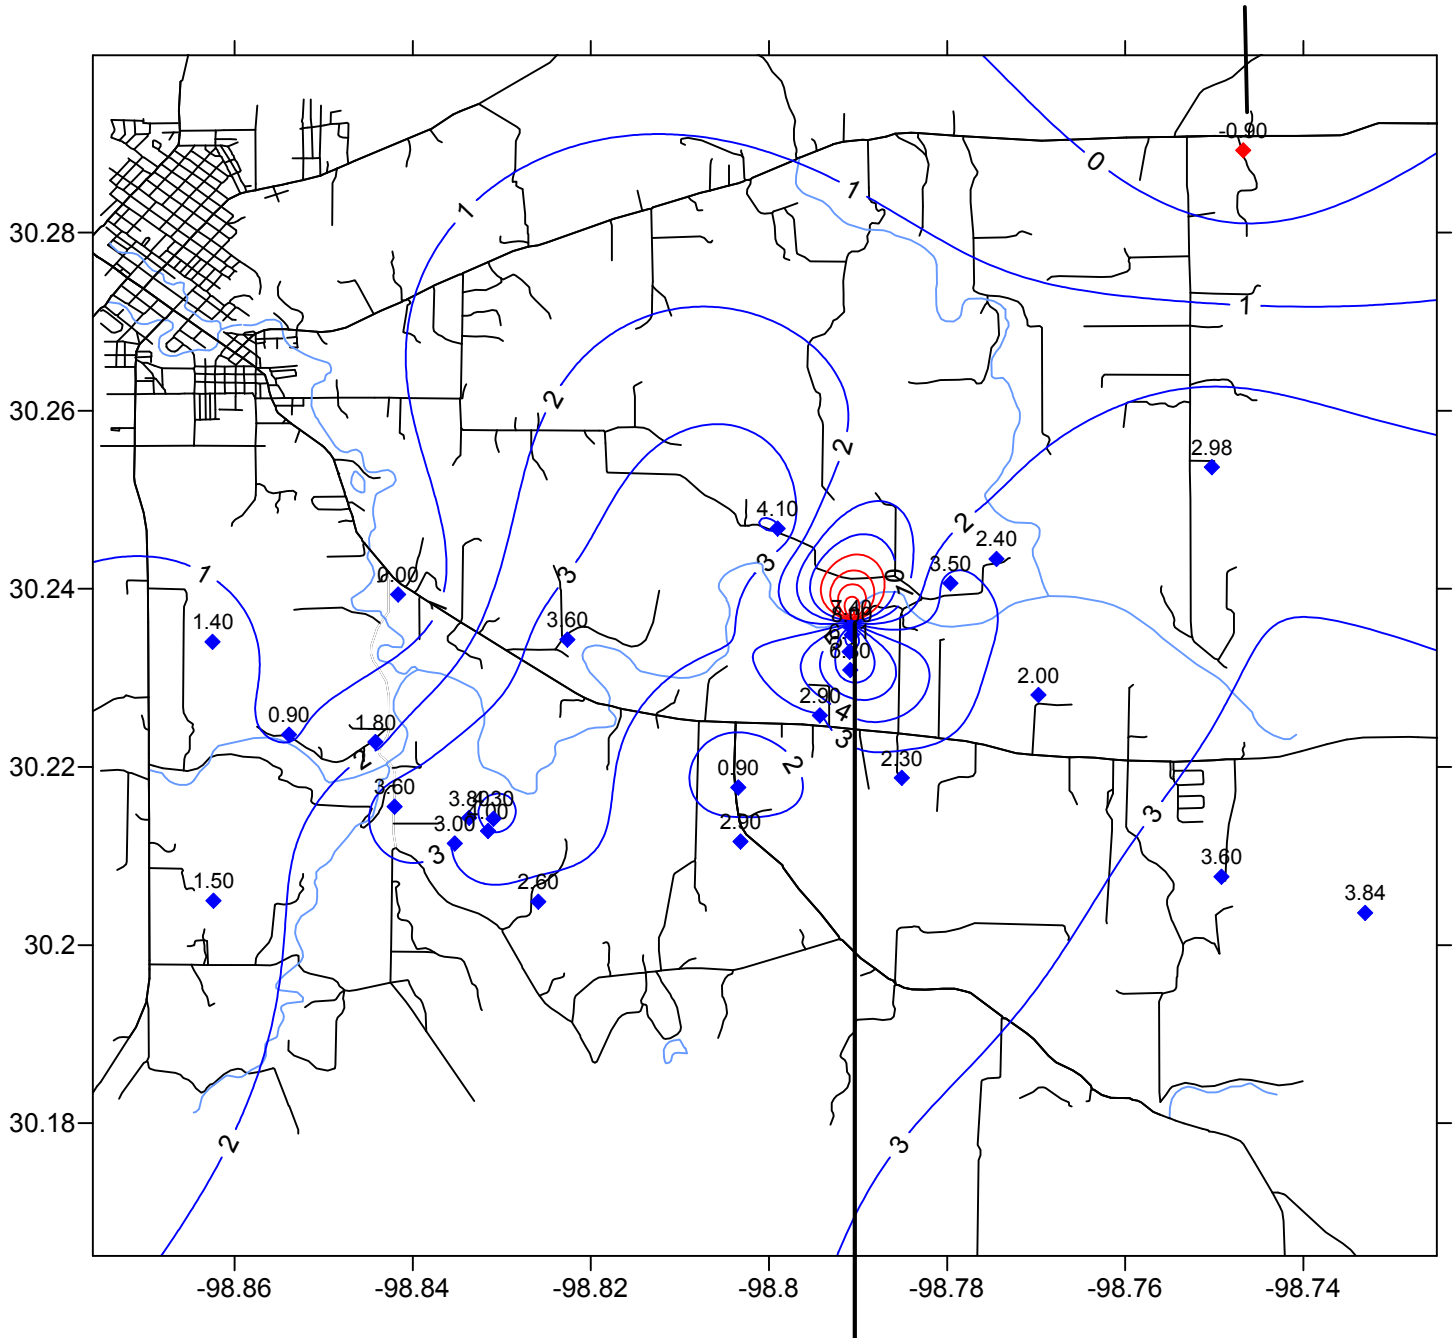

Ellenburger Water Levels Differences In Feet Between November 4, 2015 & December 4, 2015

Pumping - December Measurement

- ◆ Gains
- ◆ Losses