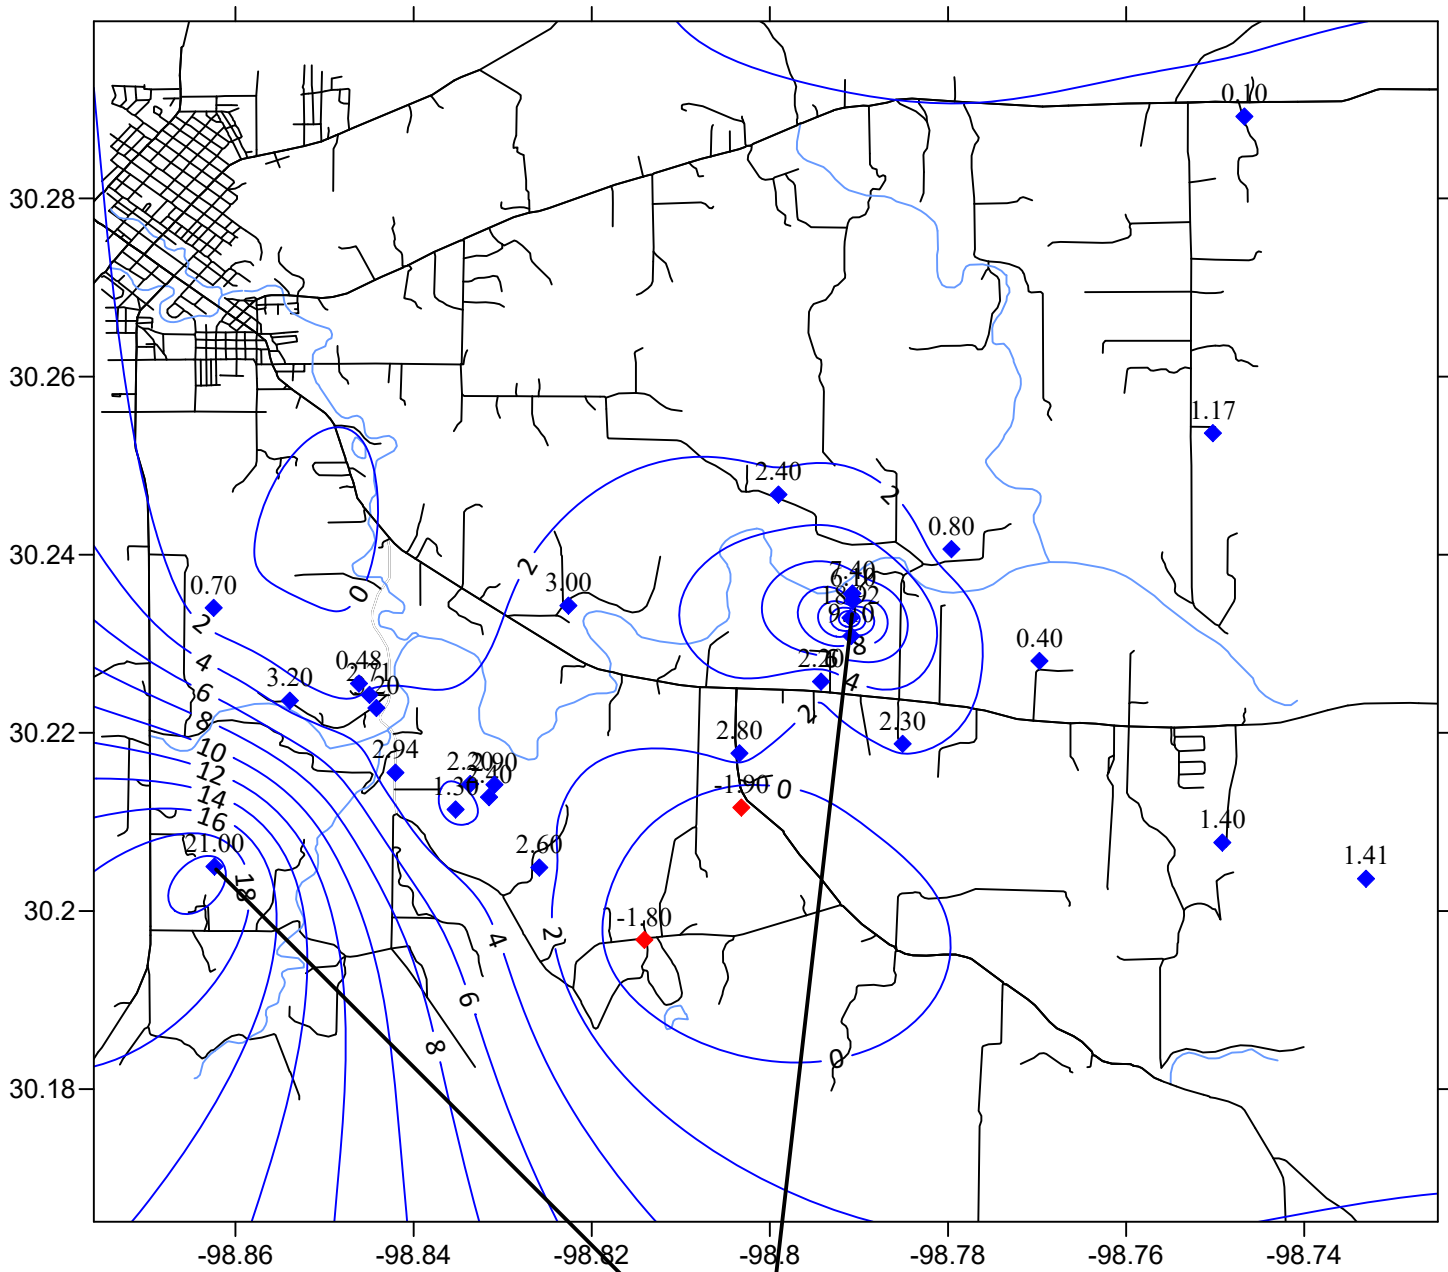

# Ellenburger Water Levels Differences In Feet Between November 7, 2018 & December 6, 2018

November measurement -pumping

- ◆ Gains
- ◆ Losses