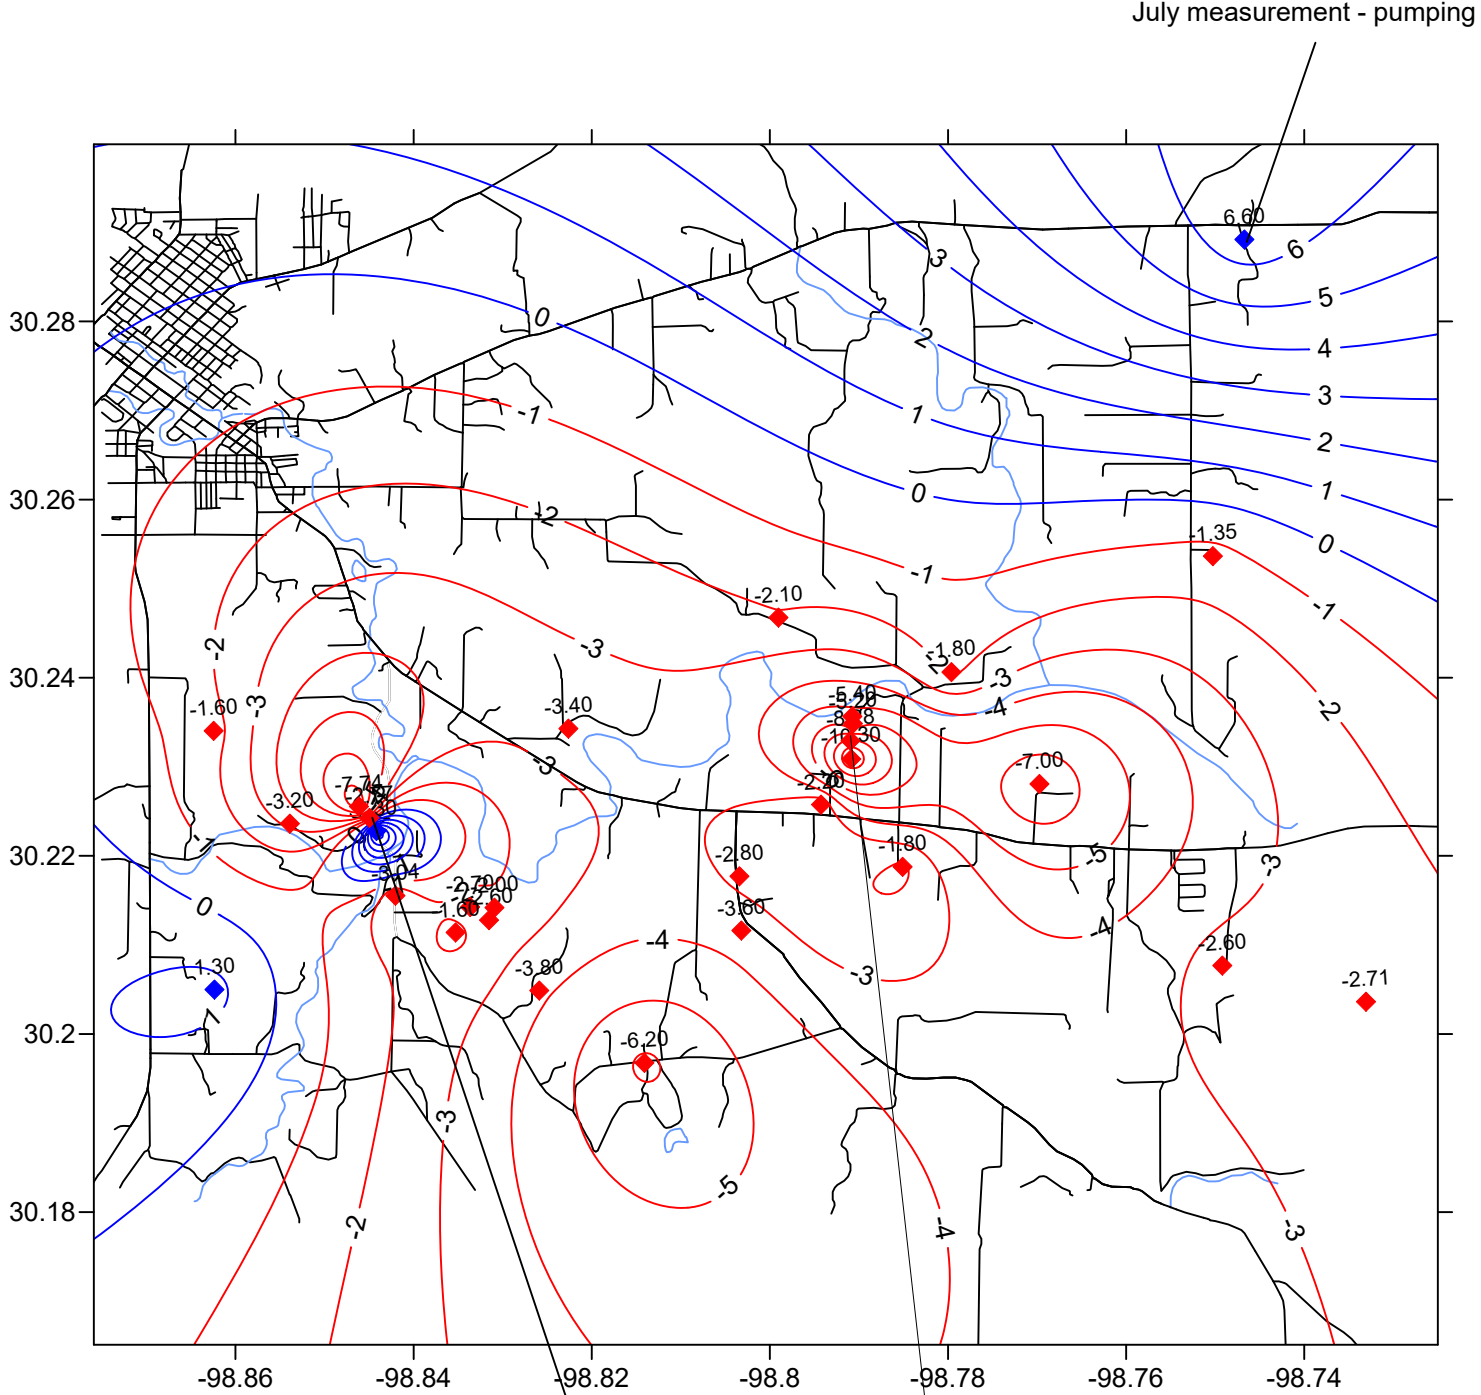

Ellenburger Water Levels Differences In Feet Between July 7, 2017 & August 4, 2017

July measurement - pumping

August measurement - pumping

- ◆ Gains
- ◆ Losses

July measurement - pumping