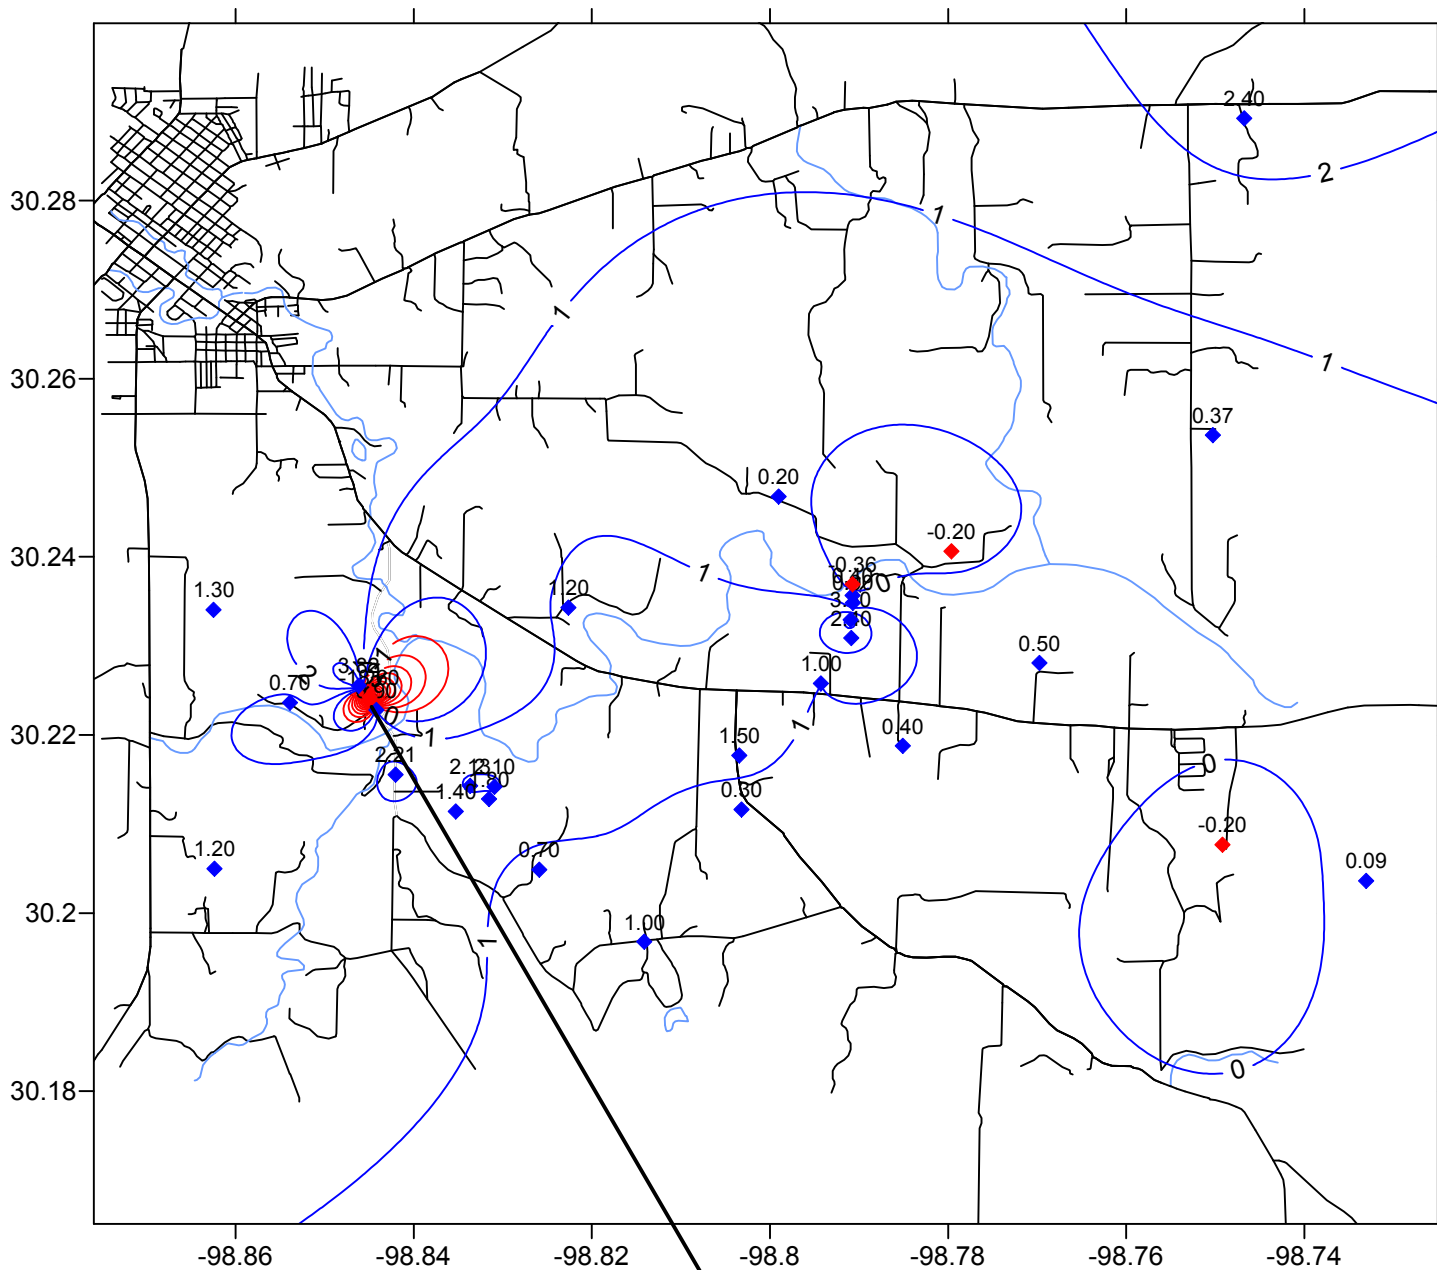

Ellenburger Water Levels Differences In Feet Between March 3, 2016 & April 6, 2016

April Measurement - GM-0008 pumping

- ◆ Gains
- ◆ Losses