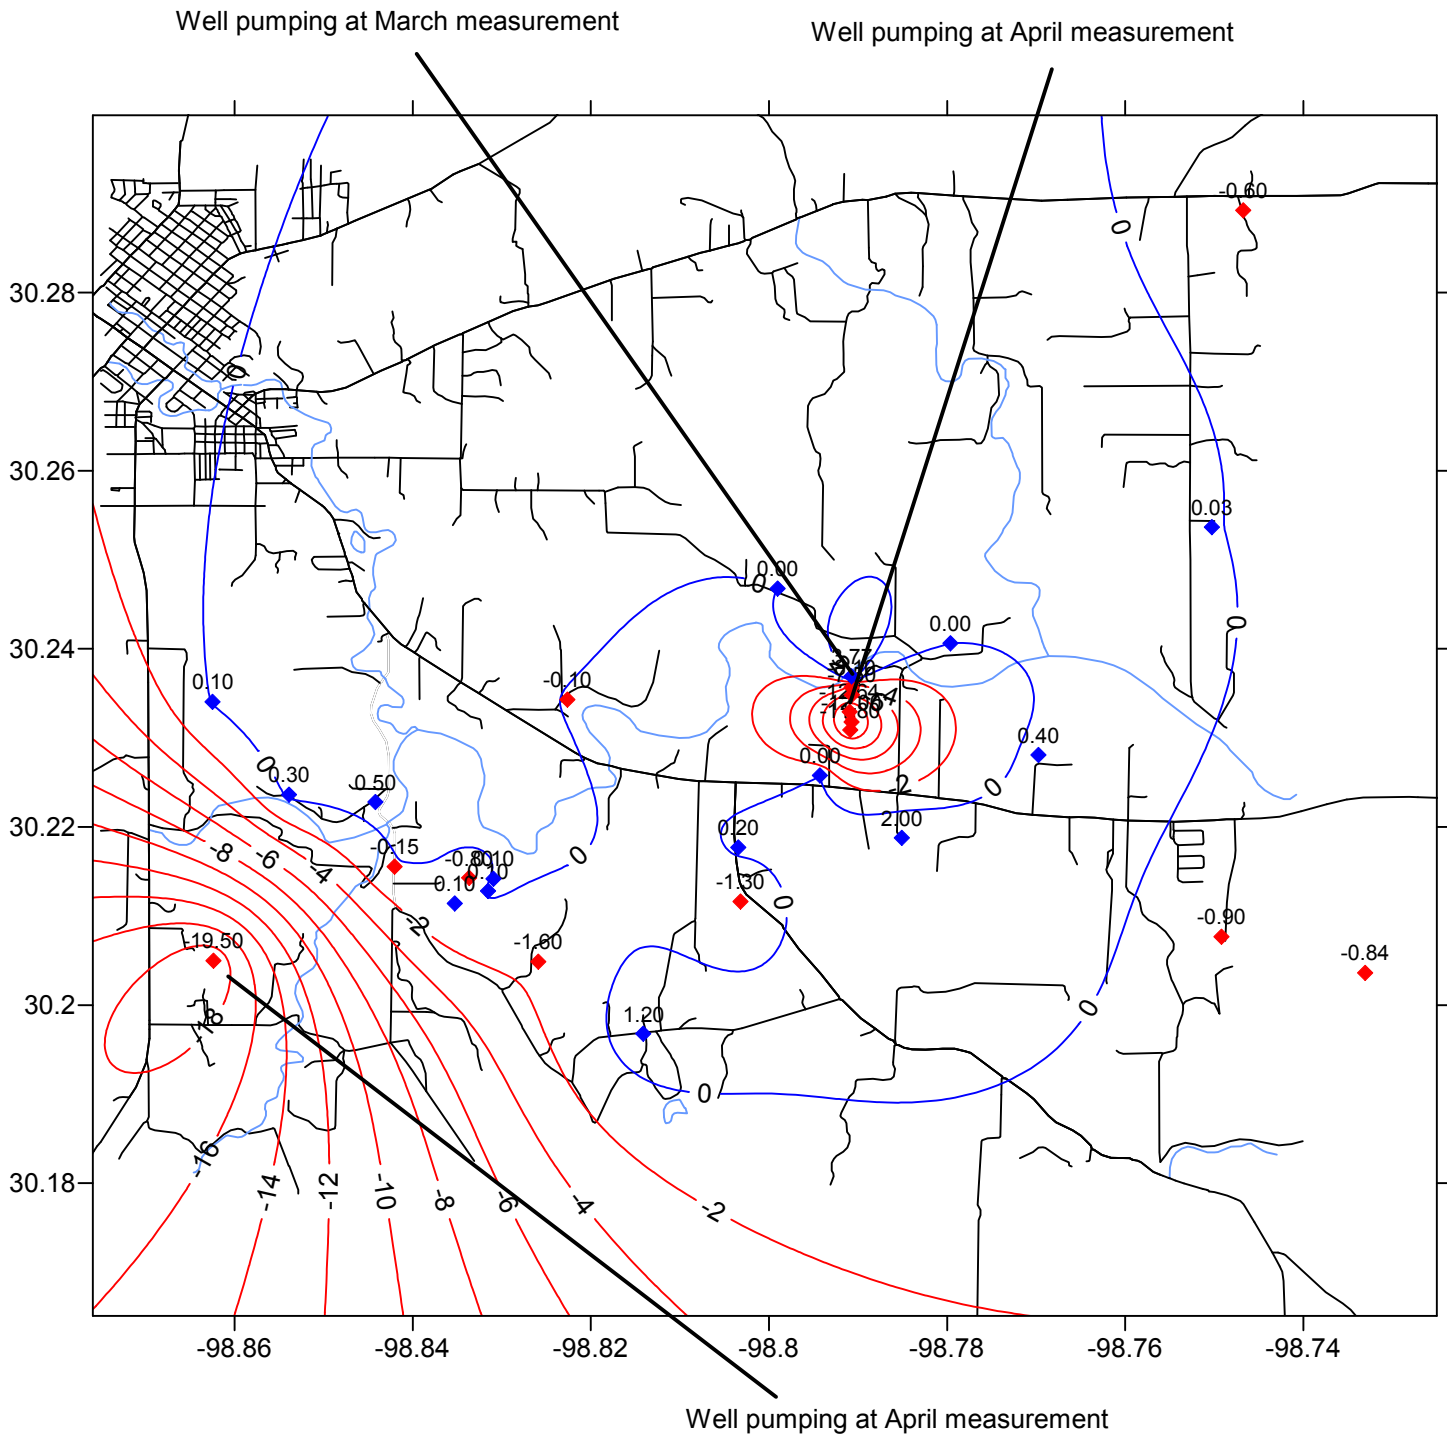

# Ellenburger Water Levels Differences In Feet Between March 12, 2015 & April 6, 2015

- ◆ Gains
- ◆ Losses