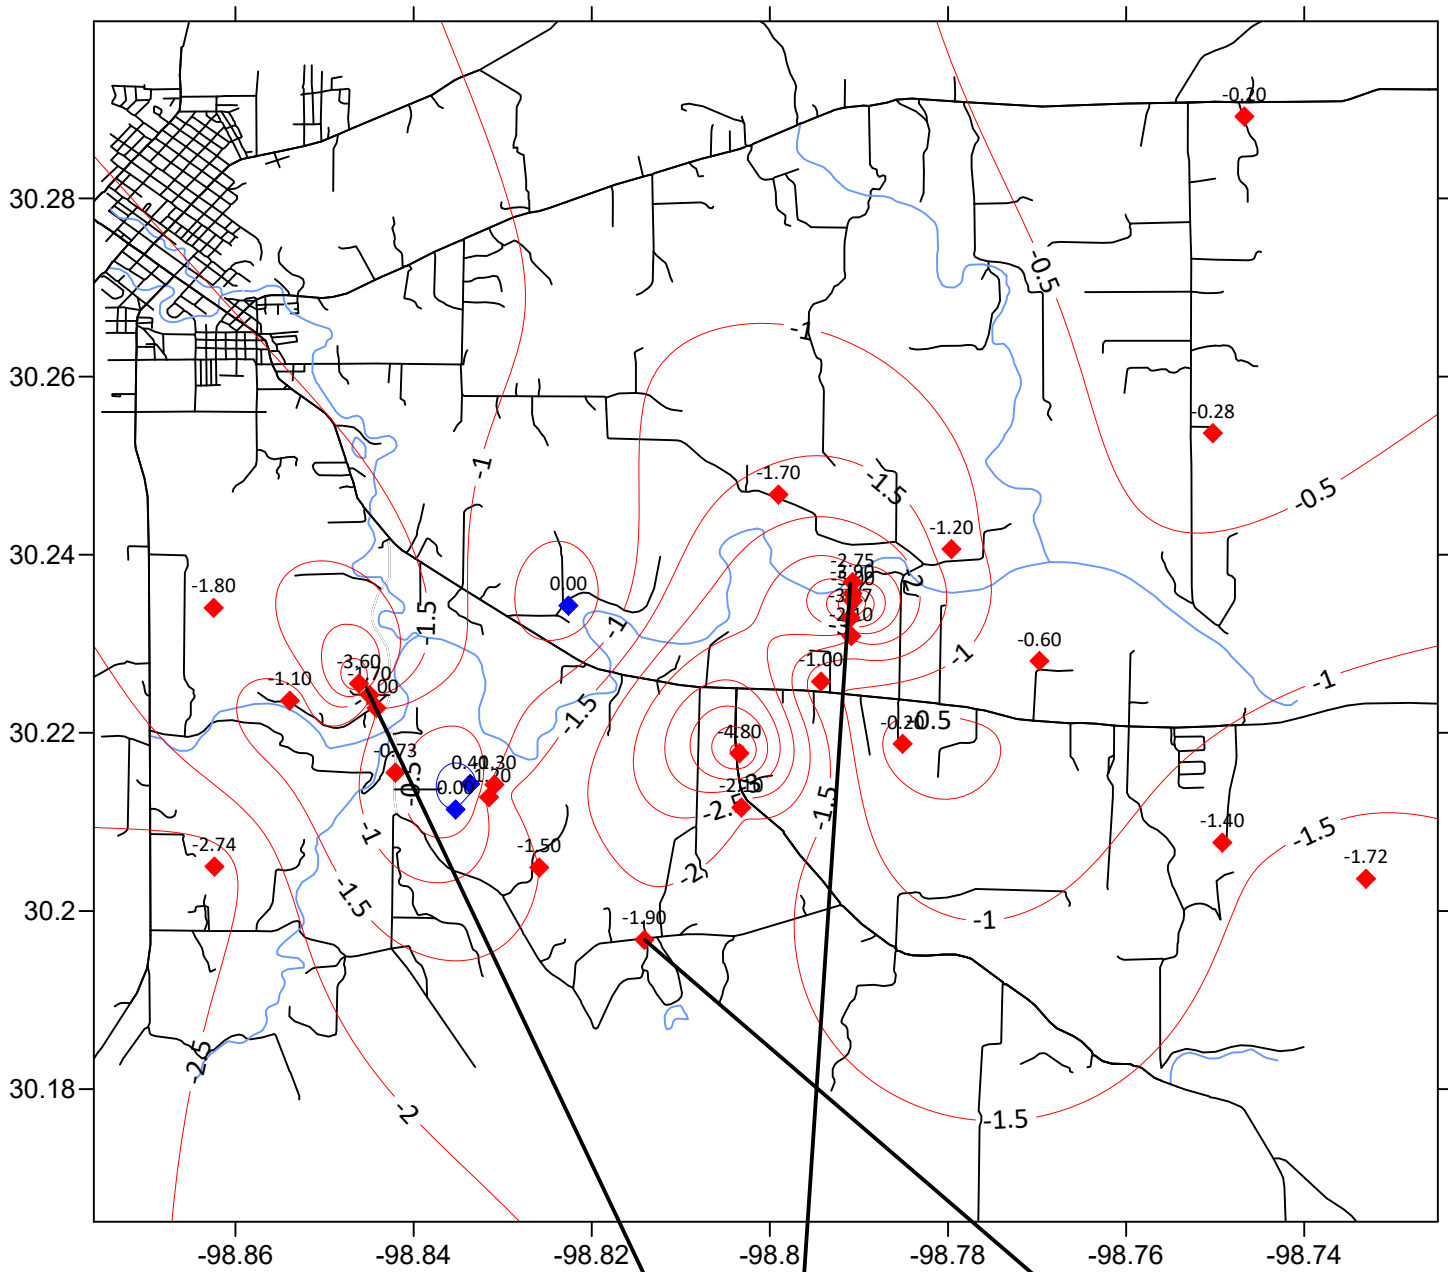

# Ellenburger Water Levels Differences In Feet Between March 7, 2018 & April 5, 2018

April measurement - pumping

- ◆ Gains
- ◆ Losses

Pumping both months